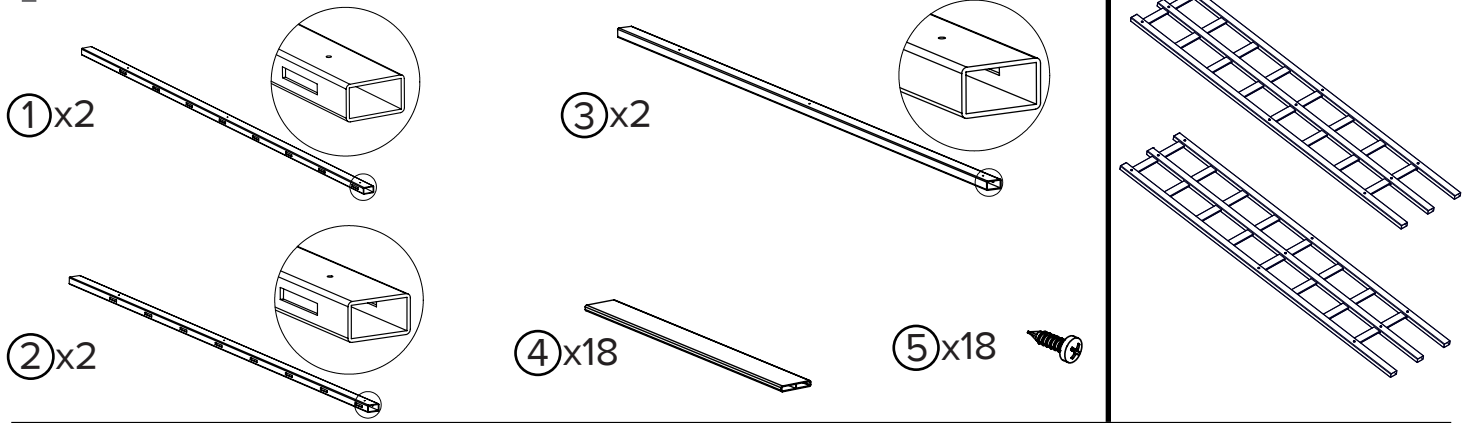

ASSEMBLE FIRST LADDER PANEL. REPEAT FOR SECOND SIDE
ASSEMBLEZ LE PREMIER PANNEAU DE L'ÉCHELLE. RÉPÉTEZ POUR LE SECOND CÔTÉ
MONTE EL PRIMER PANEL DE LA ESCALERA. REPITA CON EL OTRO LADO