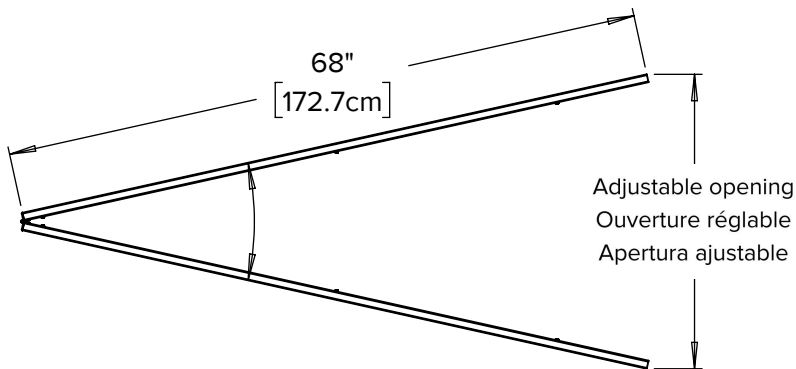

PRODUCT DIMENSIONS

DIMENSIONS DU PRODUIT

DIMENSIONES DEL PRODUCTO

Item No.	Part Number (White)	Part Number (Slate)	Description	Dimension	Qty.
1	10330	16347	Left Post	68" (172.7cm)	2
2	10332	16349	Middle Post	68" (172.7cm)	2
3	10331	16348	Right Post	68" (172.7cm)	2
4	10333	16350	Horizontal Spindle	14 3/8" (36.4 cm)	16
5	20016	20066	Round Head Screw	#8 x 5/8" (1.6cm)	18
6	20107	20109	Hinge	1 5/8" (4.0cm)	3
7	20108	20110	Hinge Screw	#6 x 3/4" (1.9cm)	12