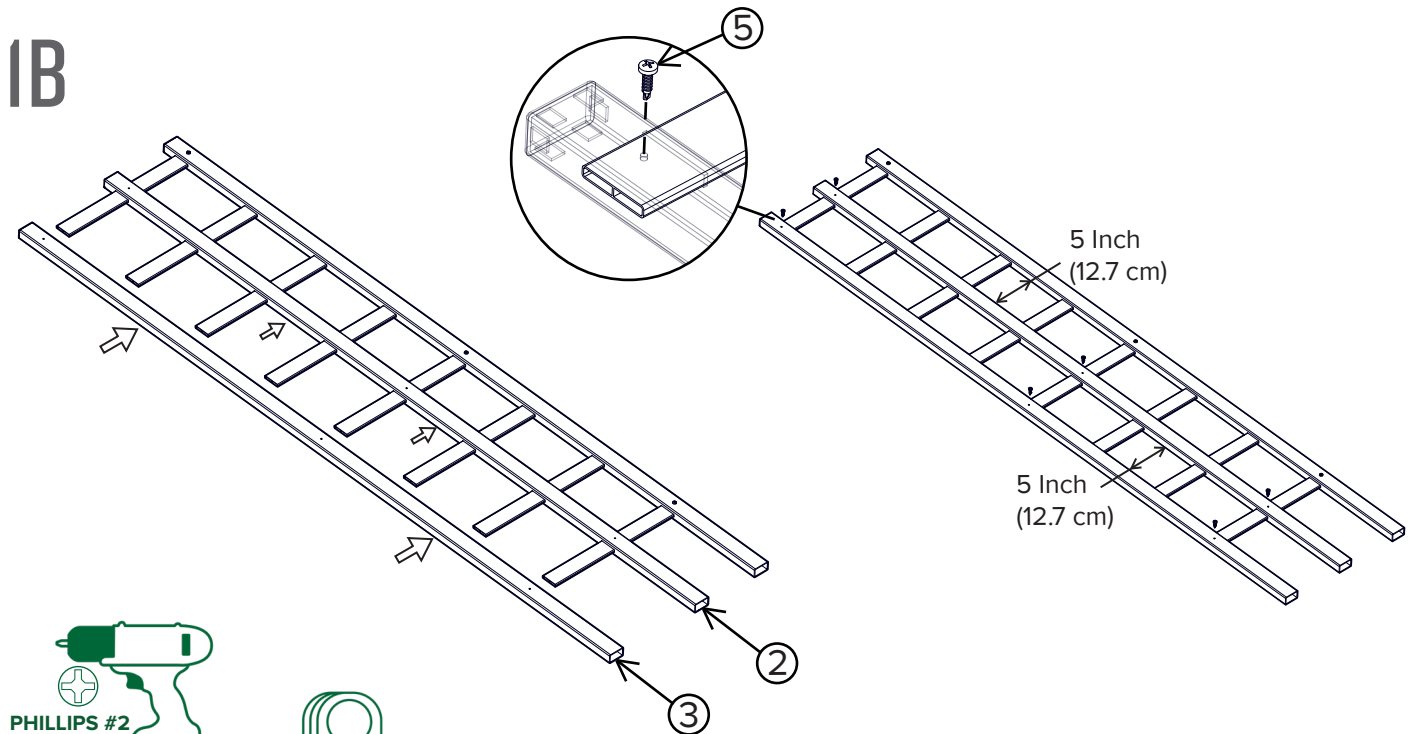

ASSEMBLE FIRST LADDER PANEL. REPEAT FOR SECOND SIDE
ASSEMBLEZ LE PREMIER PANNEAU DE L'ÉCHELLE. RÉPÉTEZ POUR LE SECOND CÔTÉ
MONTE EL PRIMER PANEL DE LA ESCALERA. REPITA CON EL OTRO LADO