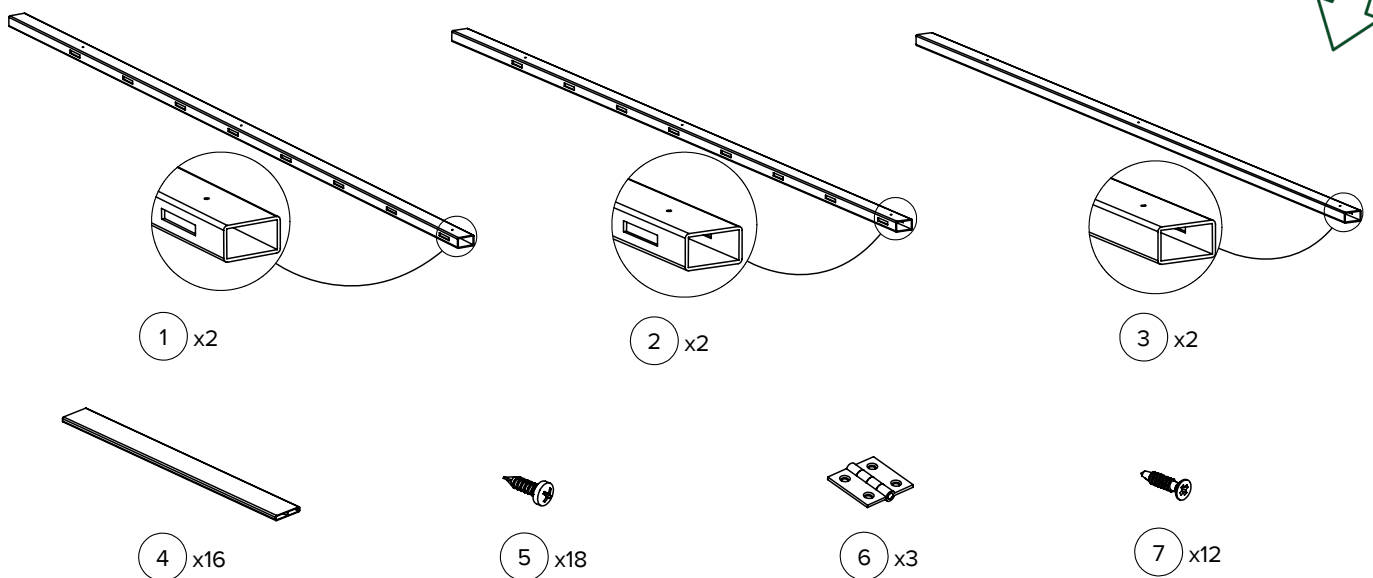

Item No.	Part Number (White)	Part Number (Slate)	Description	Dimension	Qty.
1	10330	16347	Left Post	68" (172.7cm)	2
2	10332	16349	Middle Post	68" (172.7cm)	2
3	10331	16348	Right Post	68" (172.7cm)	2
4	10333	16350	Horizontal Spindle	14 3/8" (36.4 cm)	16
5	20016	20066	Round Head Screw	#8 x 5/8" (1.6cm)	18
6	20107	20109	Hinge	1 5/8" (4.0cm)	3
7	20108	20110	Hinge Screw	#6 x 3/4" (1.9cm)	12

PARTS LIST
LISTE DES PIÈCES
LISTADO DE PIEZAS