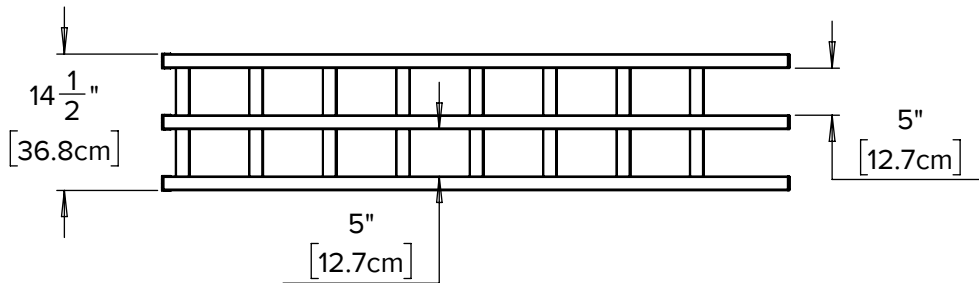

PRODUCT DIMENSIONS

DIMENSIONS DU PRODUIT

DIMENSIONES DEL PRODUCTO

Item No.	Part Number (White)	Part Number (Slate)	Description	Dimension	Qty.
1	10330	16347	Left Post	68" (172.7cm)	2
2	10332	16349	Middle Post	68" (172.7cm)	2
3	10331	16348	Right Post	68" (172.7cm)	2
4	10333	16350	Horizontal Spindle	14 3/8" (36.4 cm)	16
5	20016	20066	Round Head Screw	#8 x 5/8" (1.6cm)	18
6	20107	20109	Hinge	1 5/8" (4.0cm)	3
7	20108	20110	Hinge Screw	#6 x 3/4" (1.9cm)	12