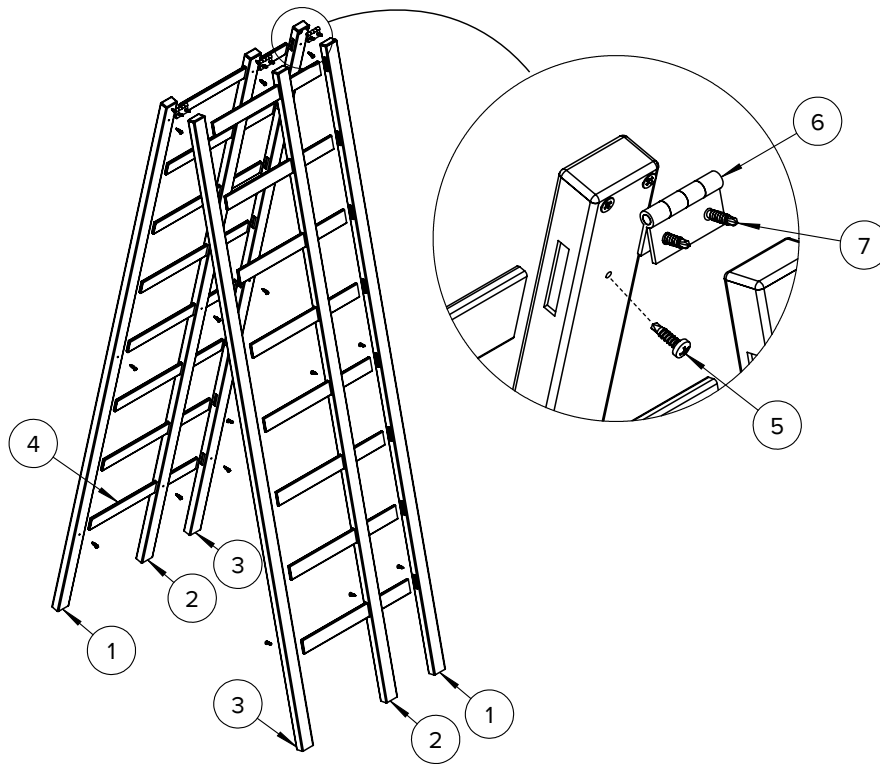

PRODUCT DIMENSIONS

DIMENSIONS DU PRODUIT

DIMENSIONES DEL PRODUCTO

Item No.	Part Number (White)	Part Number (Slate)	Description	Dimension	Qty.
1	10330	16347	Left Post	68" (172.7cm)	2
2	10332	16349	Middle Post	68" (172.7cm)	2
3	10331	16348	Right Post	68" (172.7cm)	2
4	10333	16350	Horizontal Spindle	14 3/8" (36.4 cm)	16
5	20016	20066	Round Head Screw	#8 x 5/8" (1.6cm)	18
6	20107	20109	Hinge	1 5/8" (4.0cm)	3
7	20108	20110	Hinge Screw	#6 x 3/4" (1.9cm)	12