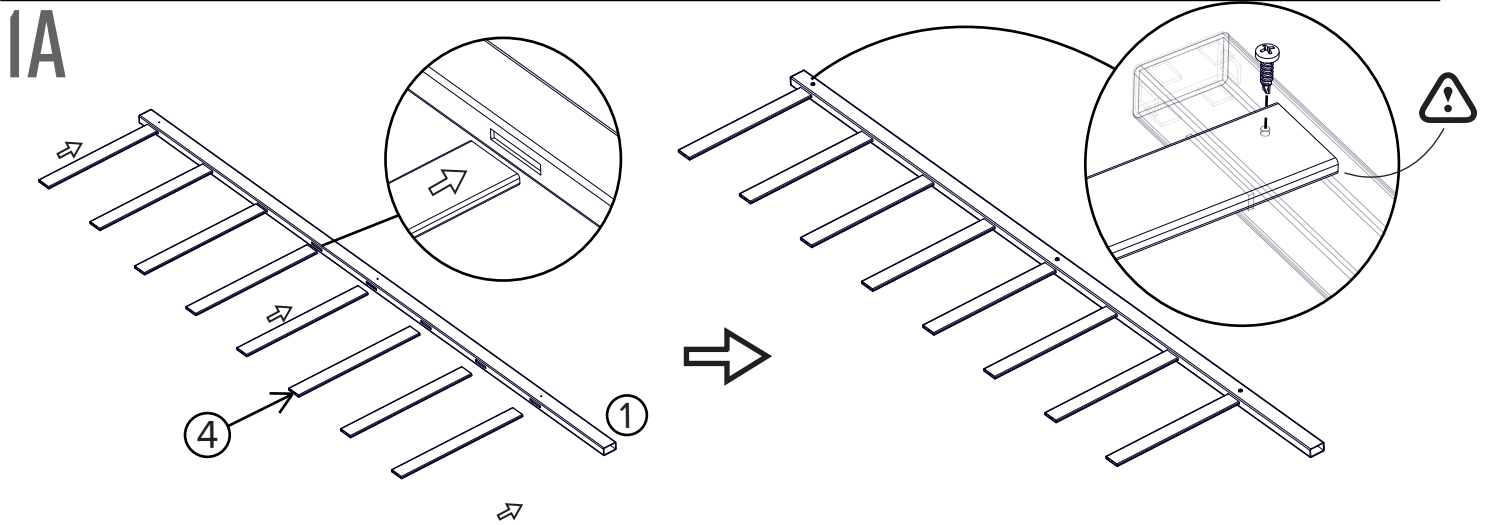

ASSEMBLE FIRST LADDER PANEL. REPEAT FOR SECOND SIDE
ASSEMBLEZ LE PREMIER PANNEAU DE L'ÉCHELLE. RÉPÉTEZ POUR LE SECOND CÔTÉ
MONTE EL PRIMER PANEL DE LA ESCALERA. REPITA CON EL OTRO LADO