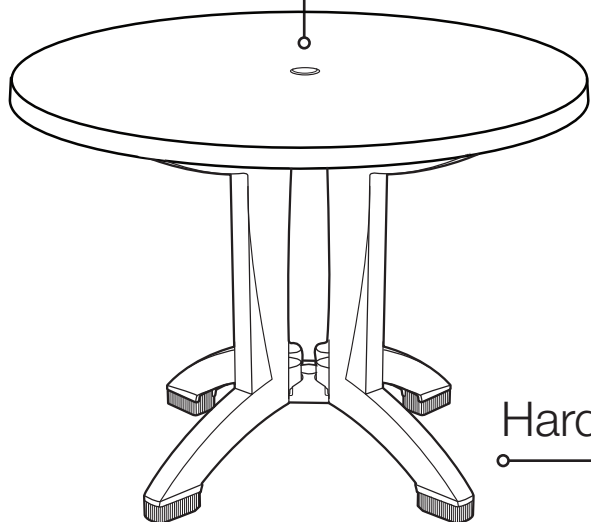

Aquaba 38" Round Pedestal Tables

Spare Parts

Umbrella Plug USSP0027 to USSP0032

Hardware Kit & Footpads - USSP0210 & USSP0213