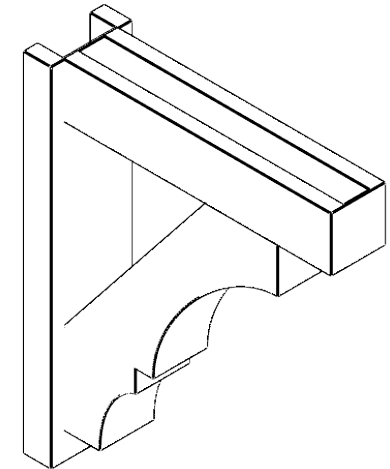

ITEM NUMBER: OUTUROC040X060X22000X26000X040X020X040BOA44RCPR

4"W TOP X 6"W BACK X 22"D X 26"H X 4"T TOP X 2"T BACK TIMBERTHANE ROUGH CEDAR BALBOA FAUX WOOD OPEN OUTLOOKER, BLOCK TOP AND BACK, 4"W CLOSED BRACE, PRIMED TAN

SIDE PROFILE

FRONT PROFILE

ISOMETRIC

EKENA MILLWORK
2300 WEST MAIN ST.
CLARKSVILLE, TX 75426
TOLL FREE: 866-607-0453
WWW.EKENAMILLWORK.COM

NOTES

1. INSTALLATION TO BE COMPLETED IN ACCORDANCE WITH MANUFACTURER'S SPECIFICATIONS.
2. DRAWING MAY NOT BE TO SCALE
3. THIS DRAWING IS INTENDED FOR DESIGN AND PLANNING PURPOSES ONLY.
4. ALL INFORMATION CONTAINED HEREIN WAS CURRENT AT THE TIME OF DEVELOPMENT BUT MUST BE REVIEWED AND APPROVED BY THE PRODUCT MANUFACTURER TO BE CONSIDERED ACCURATE.
5. TIMBERTHANE ARCHITECTURAL PRODUCTS ARE MADE FROM HIGH DENSITY URETHANE AND COME FACTORY PRIMED