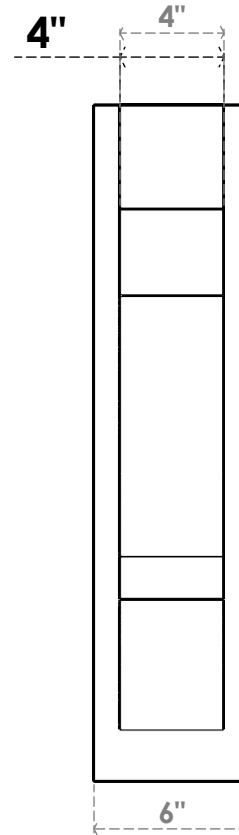

ITEM NUMBER: OUTUROC040X060X22000X26000X040X020X040BOA44RCPR

4"W TOP X 6"W BACK X 22"D X 26"H X 4"T TOP X 2"T BACK TIMBERTHANE ROUGH CEDAR BALBOA FAUX WOOD OPEN OUTLOOKER, BLOCK TOP AND BACK, 4"W CLOSED BRACE, PRIMED TAN

SIDE PROFILE

FRONT PROFILE

ISOMETRIC

EKENA MILLWORK
2300 WEST MAIN ST.
CLARKSVILLE, TX 75426
TOLL FREE: 866-607-0453
WWW.EKENAMILLWORK.COM

NOTES

1. INSTALLATION TO BE COMPLETED IN ACCORDANCE WITH MANUFACTURER'S SPECIFICATIONS.
2. DRAWING MAY NOT BE TO SCALE
3. THIS DRAWING IS INTENDED FOR DESIGN AND PLANNING PURPOSES ONLY.
4. ALL INFORMATION CONTAINED HEREIN WAS CURRENT AT THE TIME OF DEVELOPMENT BUT MUST BE REVIEWED AND APPROVED BY THE PRODUCT MANUFACTURER TO BE CONSIDERED ACCURATE.
5. TIMBERTHANE ARCHITECTURAL PRODUCTS ARE MADE FROM HIGH DENSITY URETHANE AND COME FACTORY PRIMED