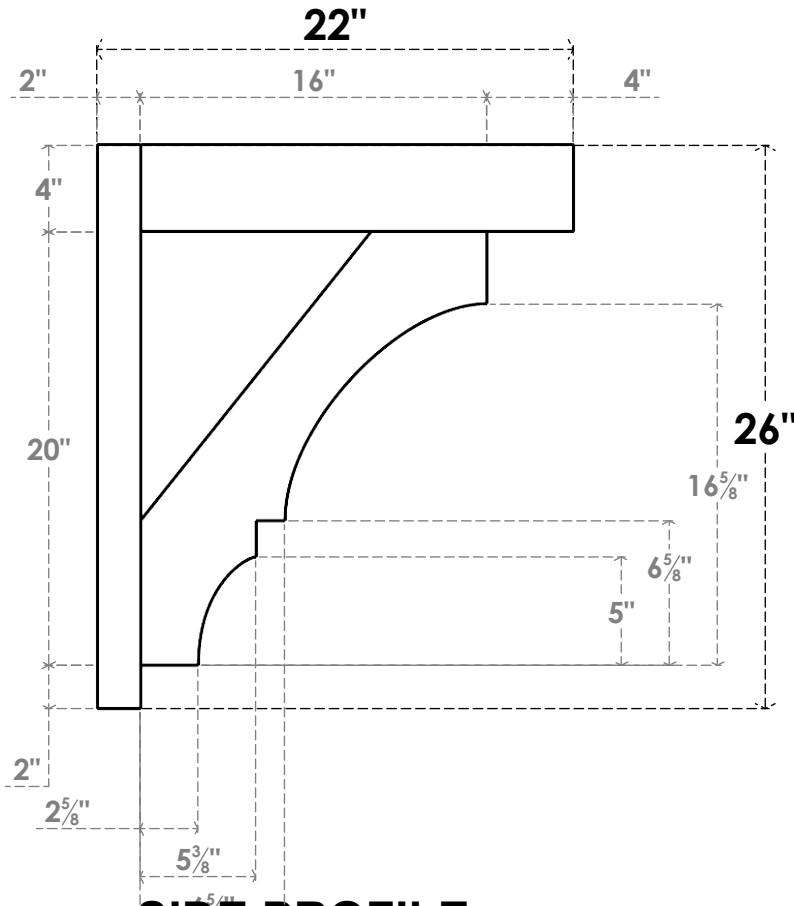

ITEM NUMBER: OUTUROC040X060X22000X26000X040X020X040BOA44RCPR

4"W TOP X 6"W BACK X 22"D X 26"H X 4"T TOP X 2"T BACK TIMBERTHANE ROUGH CEDAR BALBOA FAUX WOOD OPEN OUTLOOKER, BLOCK TOP AND BACK, 4"W CLOSED BRACE, PRIMED TAN

SIDE PROFILE

FRONT PROFILE

ISOMETRIC

EKENA MILLWORK
2300 WEST MAIN ST.
CLARKSVILLE, TX 75426
TOLL FREE: 866-607-0453
WWW.EKENAMILLWORK.COM

NOTES

1. INSTALLATION TO BE COMPLETED IN ACCORDANCE WITH MANUFACTURER'S SPECIFICATIONS.
2. DRAWING MAY NOT BE TO SCALE
3. THIS DRAWING IS INTENDED FOR DESIGN AND PLANNING PURPOSES ONLY.
4. ALL INFORMATION CONTAINED HEREIN WAS CURRENT AT THE TIME OF DEVELOPMENT BUT MUST BE REVIEWED AND APPROVED BY THE PRODUCT MANUFACTURER TO BE CONSIDERED ACCURATE.
5. TIMBERTHANE ARCHITECTURAL PRODUCTS ARE MADE FROM HIGH DENSITY URETHANE AND COME FACTORY PRIMED