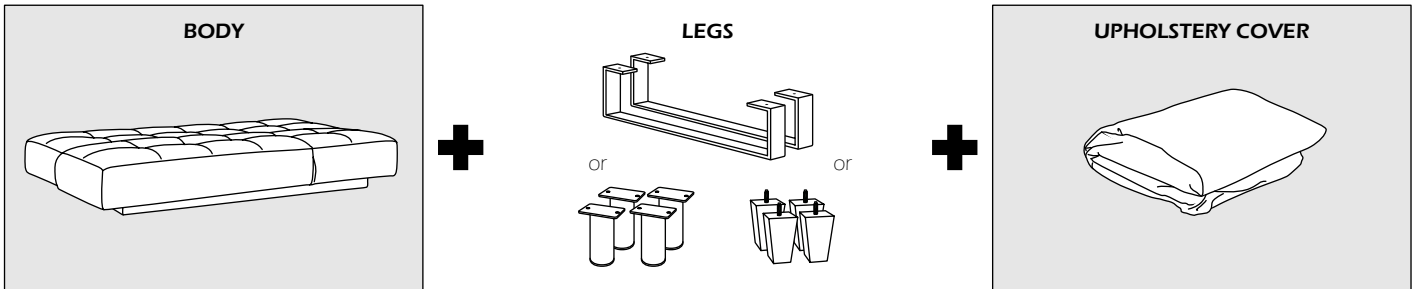

# CORE LEG

Your Core unit comes in three separate boxes. This box contains only the Legs.  
 You will require two more boxes to complete assembly of the Core sofa convertible (body and sofa upholstery cover).  
 Please refer to the assembly instructions accordingly