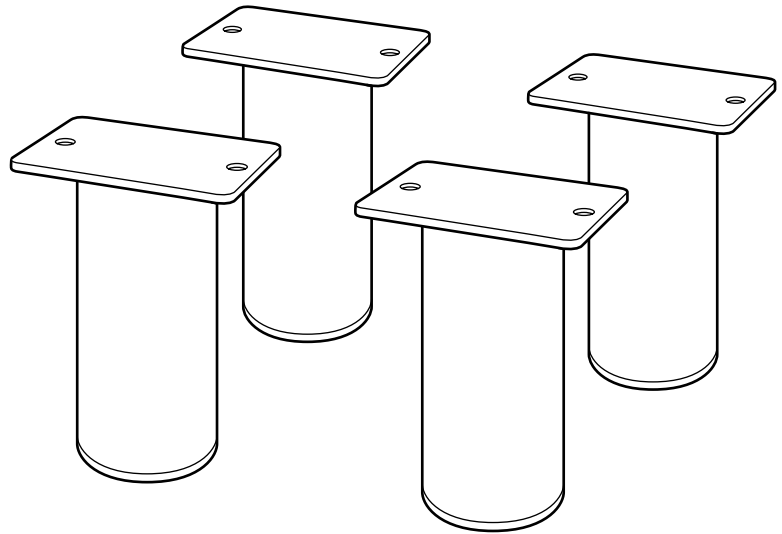

# CORE LEG

Your Core unit comes in three separate boxes. This box contains only the Legs.  
 You will require two more boxes to complete assembly of the Core sofa convertible (body and sofa upholstery cover).  
 Please refer to the assembly instructions accordingly

## Parts and Hardware

Allen Key

Bolt