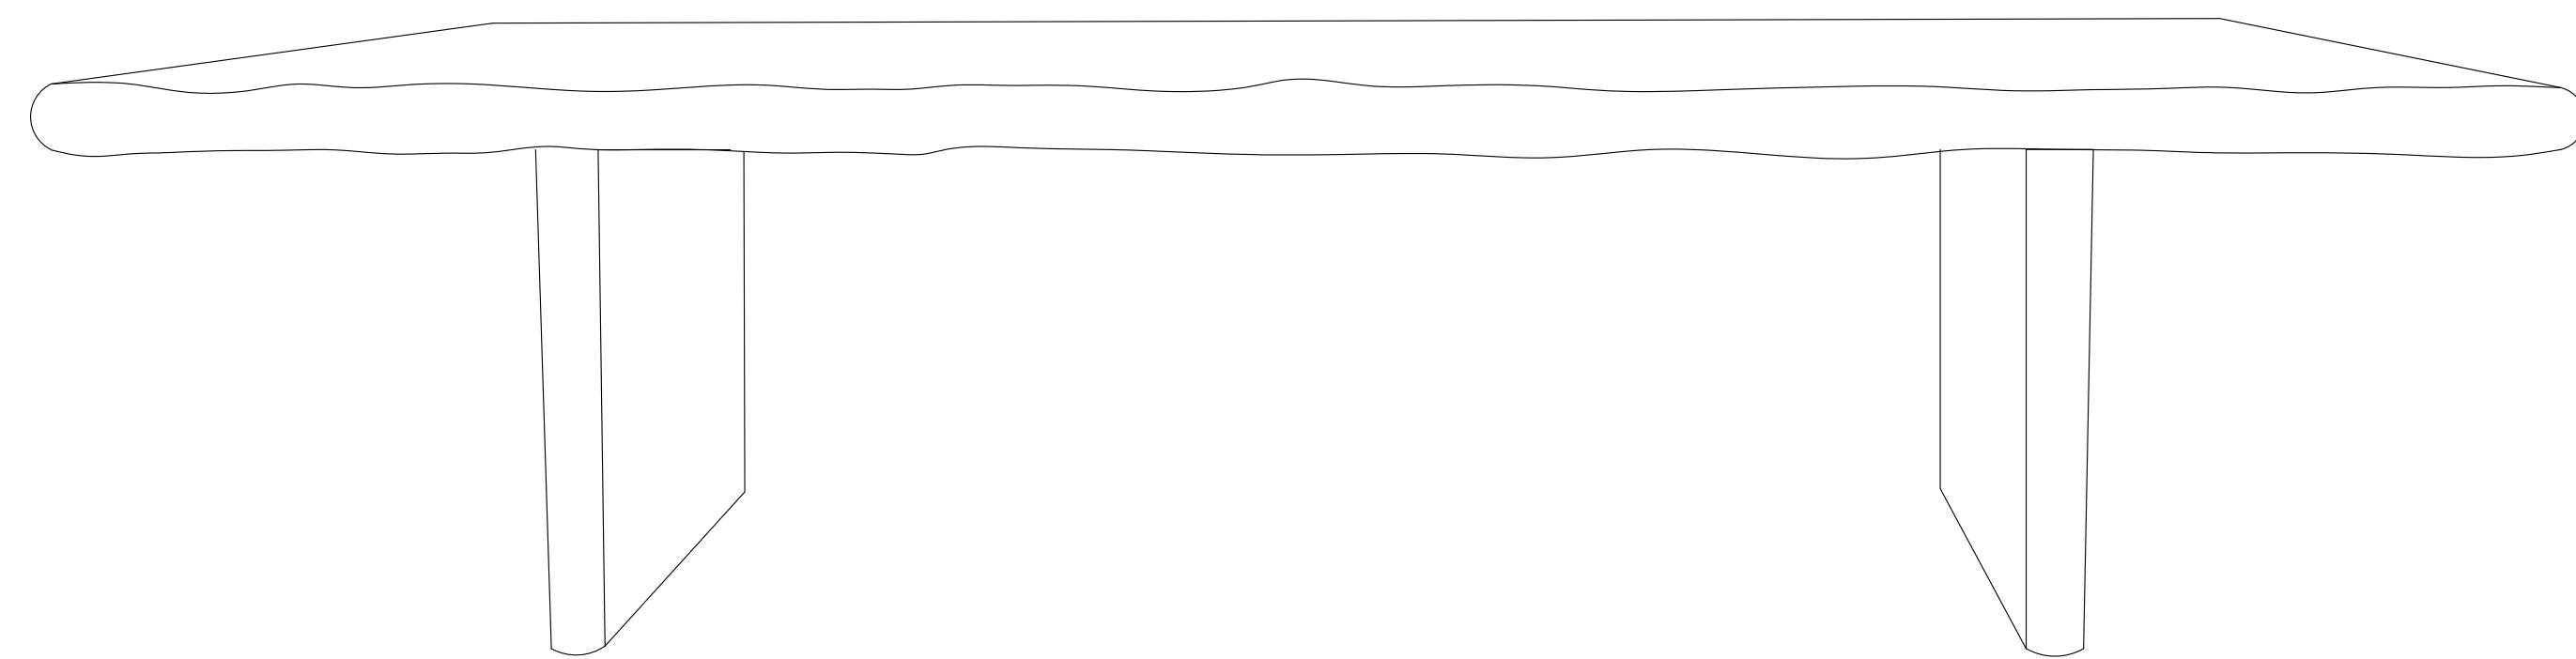

ASSEMBLY INSTRUCTIONS.

LILA COFFEE TABLE BROWN

THANK YOU FOR YOUR PURCHASE!

PARTS AND HARDWARE.

1. DINING TABLE TOP X 1

2. DINING TABLE BASE X 2

A. ALLEN KEY 8mm X 1

B. ALLEN BOLT
M-8 25mm x 8mm X16

C. WASHER 25mm x 3mm
X 16

NOTES.

Thank you for purchasing this quality product! Be sure to check all the packing material carefully for small parts that may have come loose inside the carton during shipping.