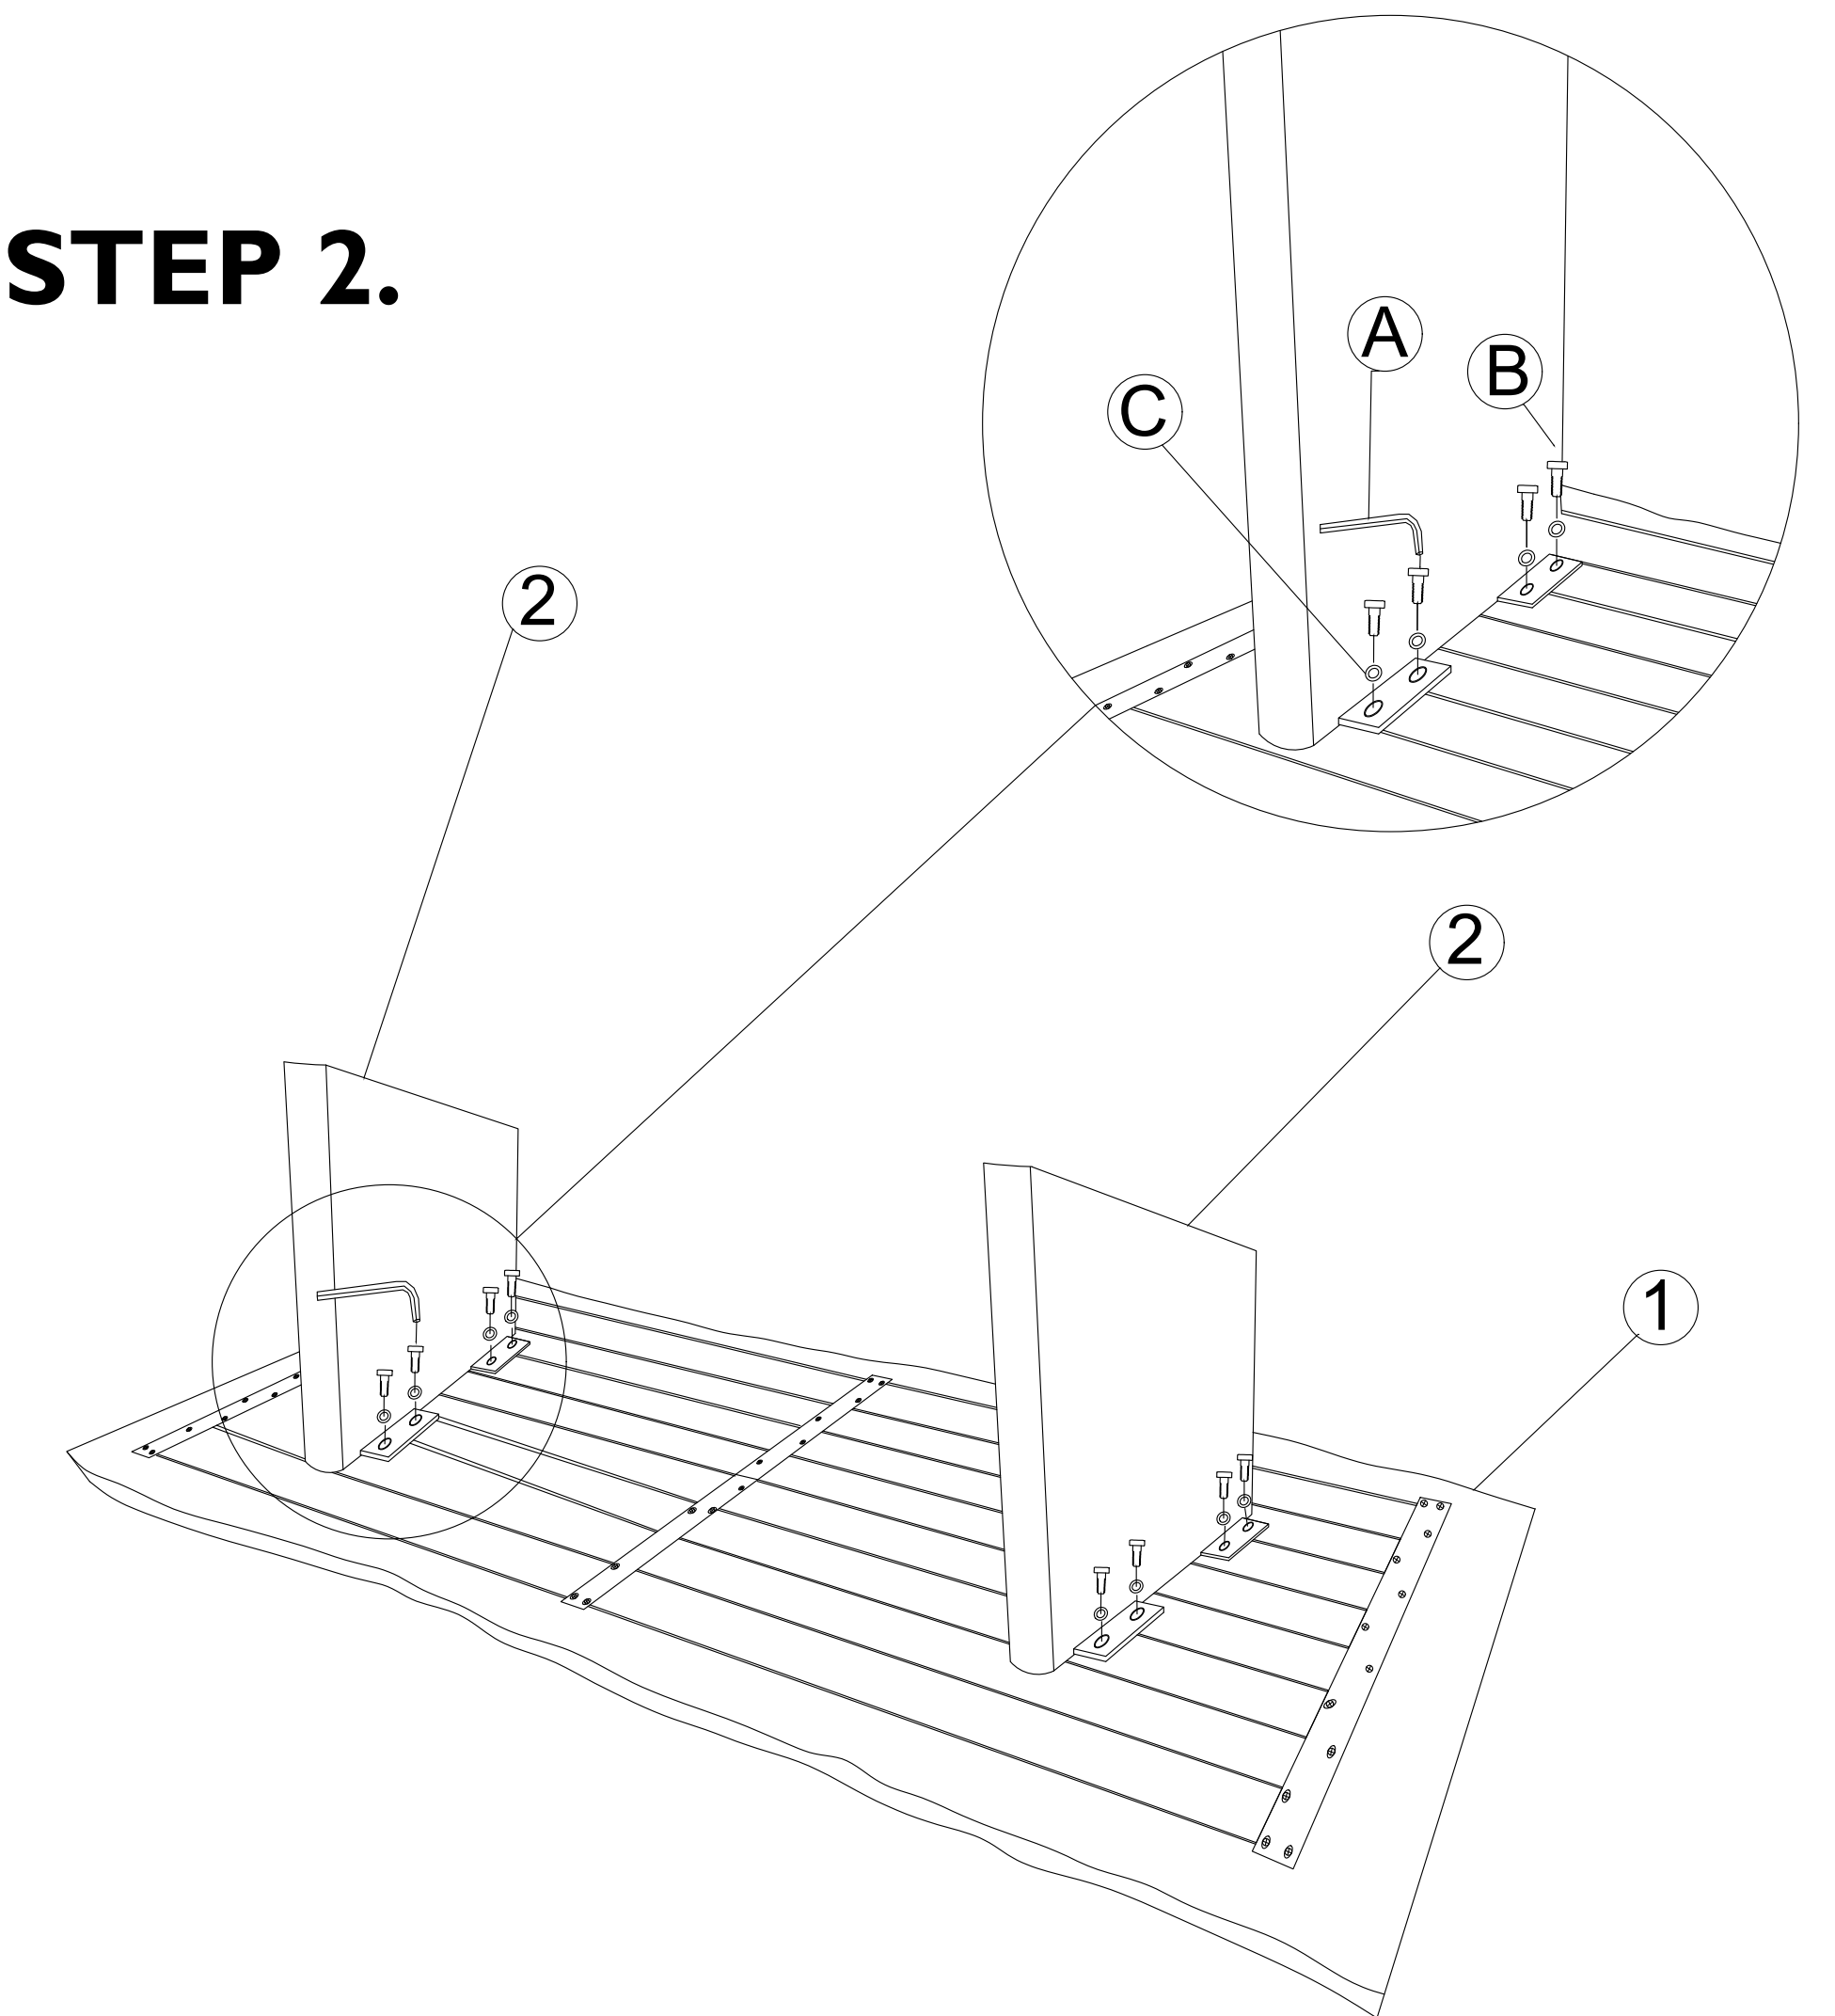

PARTS AND HARDWARE.

1. DINING TABLE TOP X 1

2. DINING TABLE BASE X 2

A. ALLEN KEY 8mm X 1

B. ALLEN BOLT
M-8 25mm x 8mm X16

C. WASHER 25mm x 3mm
X 16

NOTES.

Thank you for purchasing this quality product! Be sure to check all the packing material carefully for small parts that may have come loose inside the carton during shipping.

CAUTION: Keep all packaging and instructions until assembly is complete to ensure you have all required parts and hardware. Keep small hardware out of reach of children. The item is heavy, take care when lifting and use 2 people to maneuver safely. Assemble the product on a padded surface to reduce the risk of scratching to the product or your work surface.

STEP 1.

STEP 2.

STEP 3.