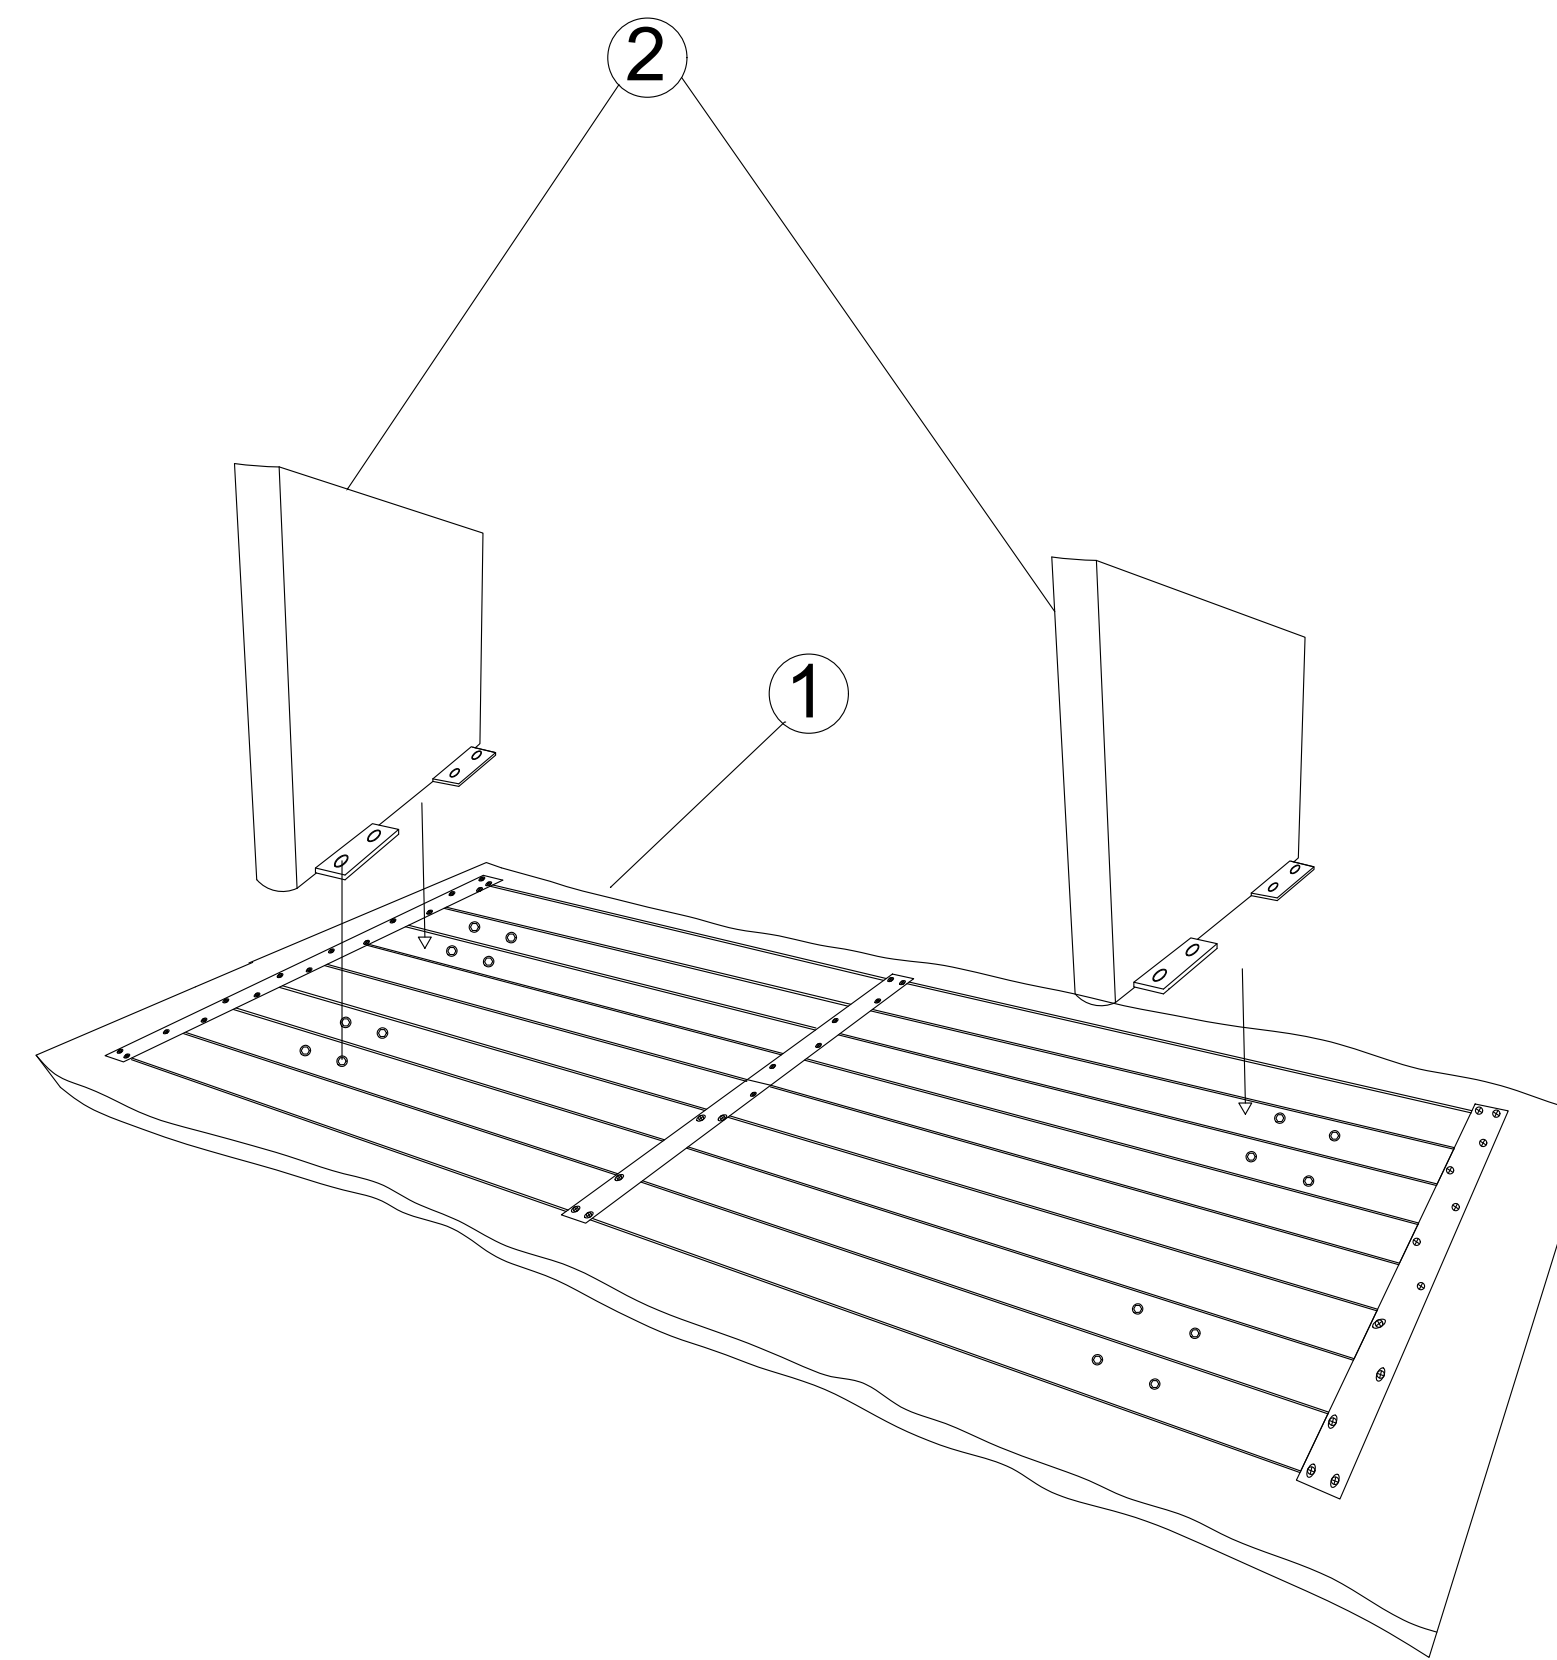

PARTS AND HARDWARE.

1. DINING TABLE TOP X 1

2. DINING TABLE BASE X 2

A. ALLEN KEY 8mm X 1

B. ALLEN BOLT
M-8 25mm x 8mm X16

C. WASHER 25mm x 3mm
X 16

NOTES.

Thank you for purchasing this quality product! Be sure to check all the packing material carefully for small parts that may have come loose inside the carton during shipping.

CAUTION: Keep all packaging and instructions until assembly is complete to ensure you have all required parts and hardware. Keep small hardware out of reach of children. The item is heavy, take care when lifting and use 2 people to maneuver safely. Assemble the product on a padded surface to reduce the risk of scratching to the product or your work surface.

STEP 1.