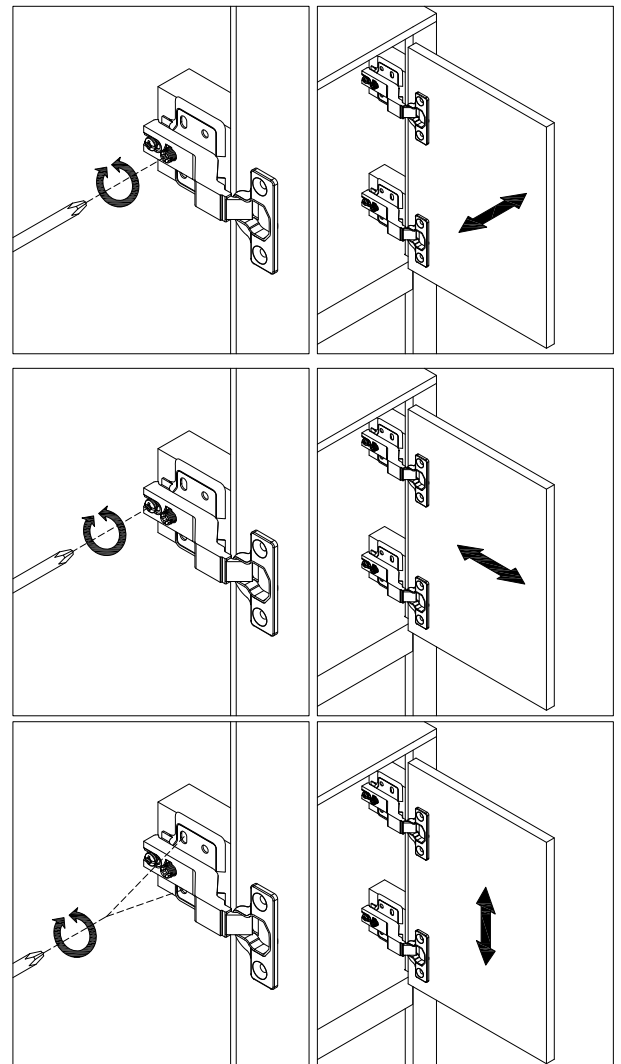

9  4pcs
Ø6x30mm

5  4pcs
Ø15x9mm

STEP 32

12  4pcs

STEP 33

STEP 34

11  16pcs
Ø4x12mm

Three-way adjustable hinge for perfectly aligned doors

1. TO ADJUST DOOR FORWARD OR BACKWARD.
2. TO ADJUST DOOR TO RIGHT OR TO LEFT.
3. TO ADJUST DOOR UP OR DOWN.

STEP 35

- ⑬ 5/32"x18mm 4pcs ⑭ 2pcs

STEP 36

To install the Top (1) to the vanity (2). Apply silicone caulk to the top edge of the wood cabinet. With the help of another adult, gently lower the Sink top with assembled sink onto the cabinet. Make sure the Sink top is flush with the back side of the wood cabinet and the wood cabinet left and right side walls.