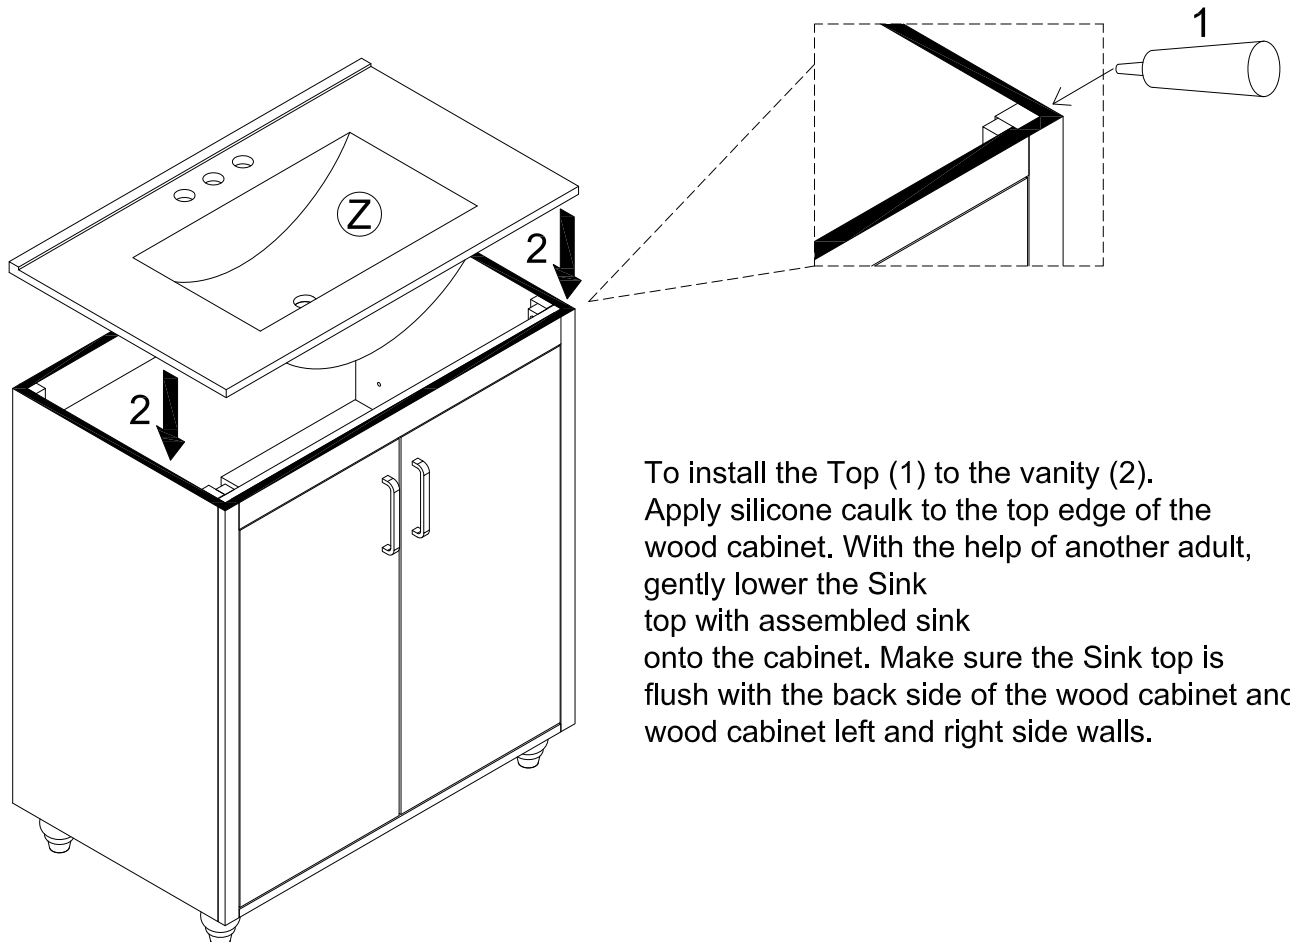

1. TO ADJUST DOOR FORWARD OR BACKWARD.
2. TO ADJUST DOOR TO RIGHT OR TO LEFT.
3. TO ADJUST DOOR UP OR DOWN.

STEP 35

- ⑬ 5/32"x18mm 4pcs ⑭ 2pcs

STEP 36

To install the Top (1) to the vanity (2). Apply silicone caulk to the top edge of the wood cabinet. With the help of another adult, gently lower the Sink top with assembled sink onto the cabinet. Make sure the Sink top is flush with the back side of the wood cabinet and the wood cabinet left and right side walls.