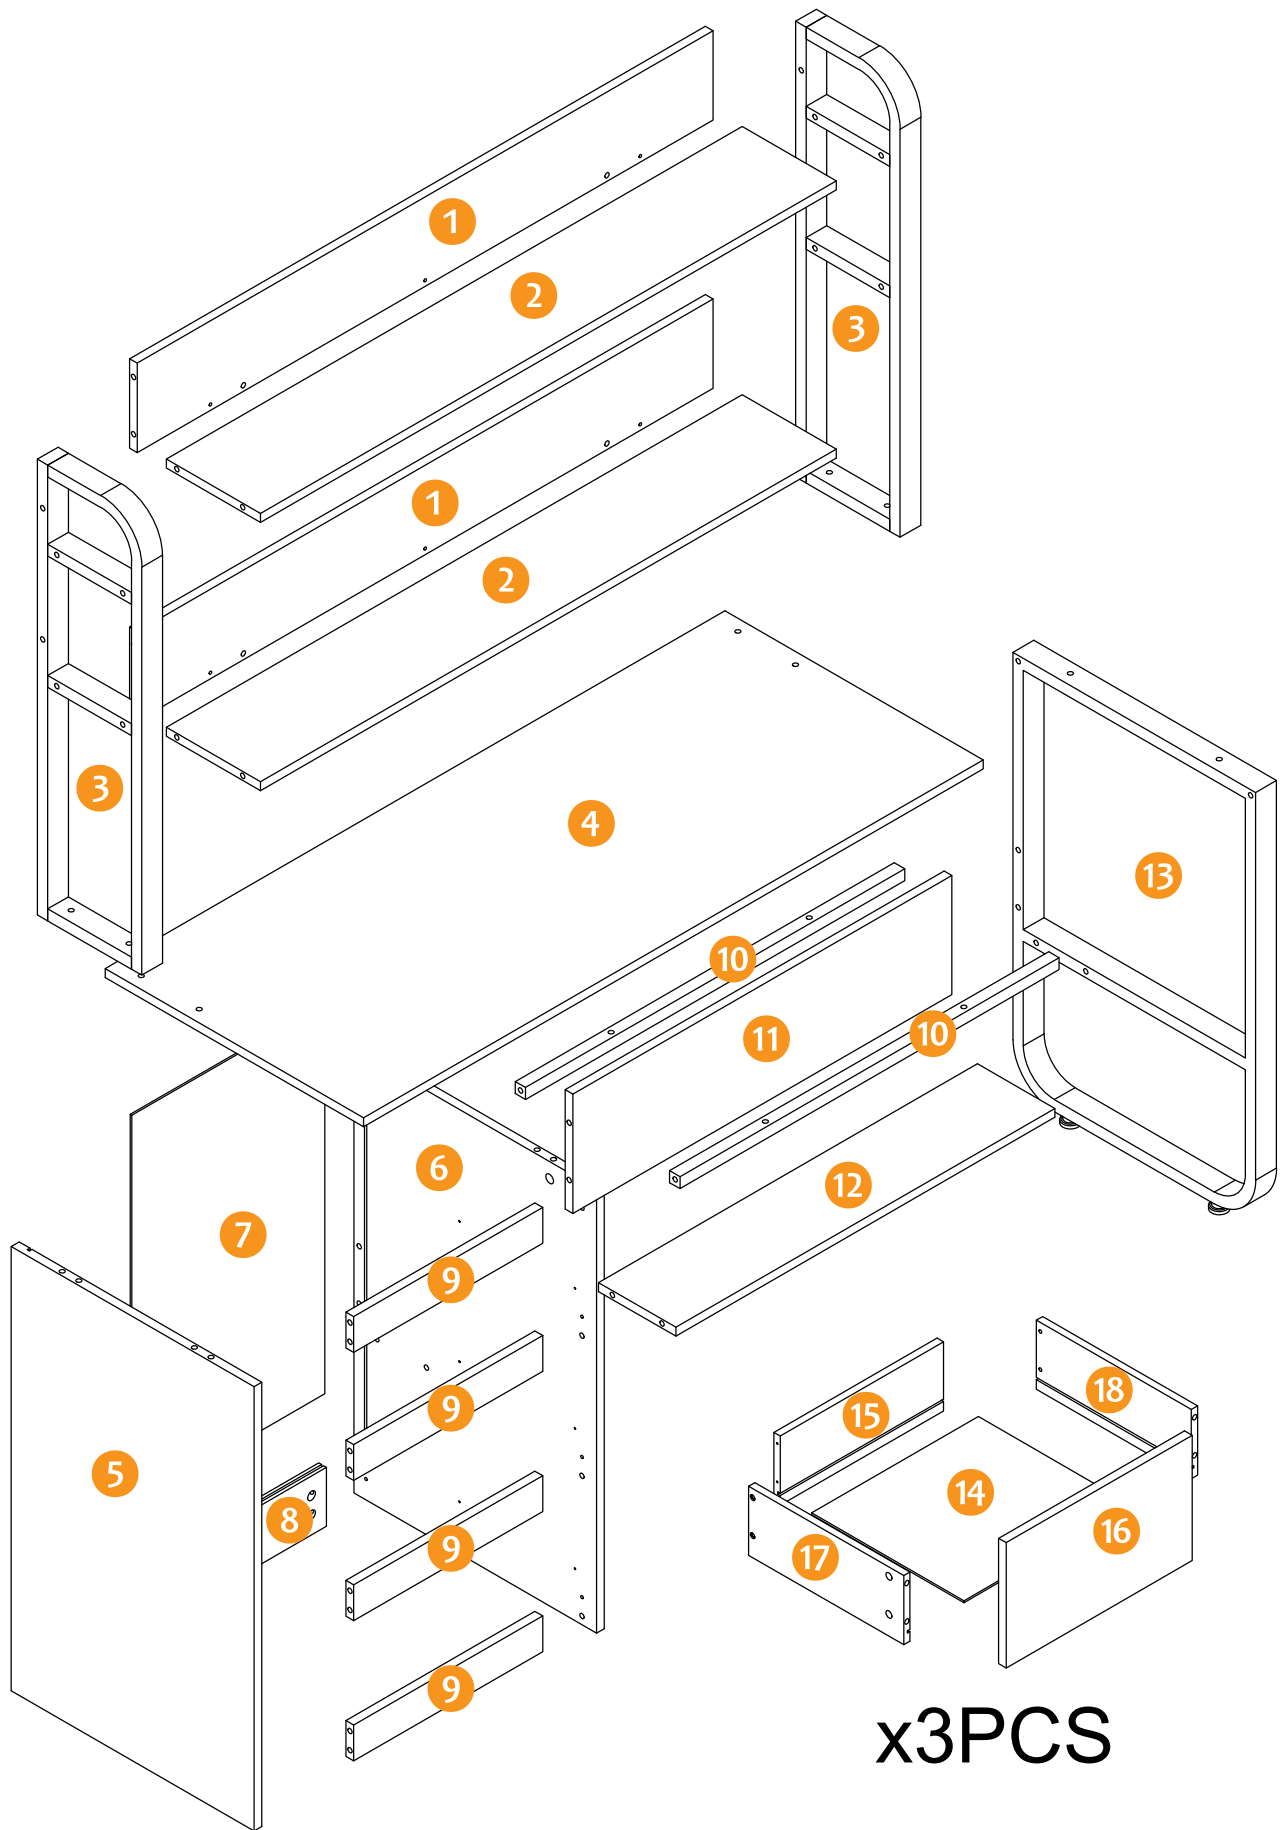

SKU:SF001030

x3PCS

Trouble Shooting

Missing/Damaged pieces/
Wrong size and installation issues

Contact us with your problem, pic,
number and qty to the "Contact seller"
button in the detail page of your order

Respond with 24 hours to solve issue

Before You Start

1. Read through each step carefully and follow the proper order
2. Separate and count all your parts and hardware
3. Give yourself enough room for the assembly process
4. Caution: If using a power drill or power screwdriver for screwing, please be aware to slow down and stop when screw is tight. Failure to do so may result in stripping the screw

Cam Lock Fastening System

This Cam Lock Fastening System will be used throughout the assembly process

Parts List

1 2PCS

2 2PCS

3 2PCS

4 1PC

5 1PC

B 16PCS

Ø8*30mm

C 16PCS

Ø4*40mm

D 18PCS

ø12

E 12PCS

ø3*12mm