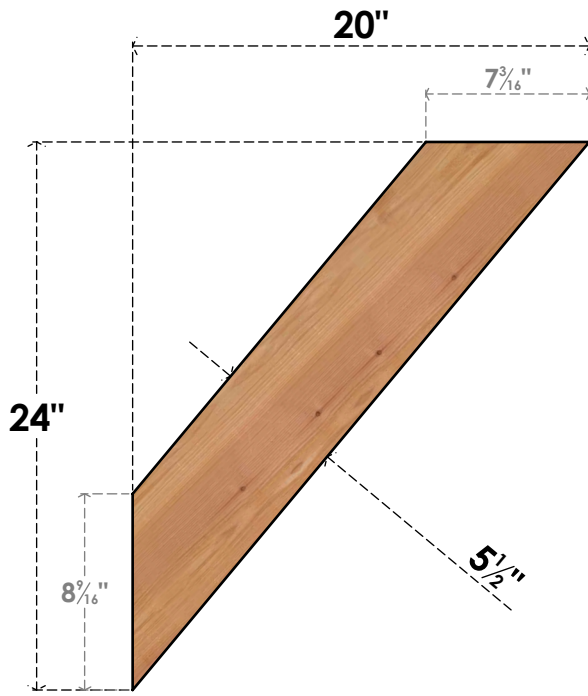

BRC06X20X24TRA00SWR

5 1/2"W X 20"D X 24"H TRADITIONAL SMOOTH BRACE, WESTERN RED CEDAR

SIDE

FRONT

EKENA MILLWORK
 2300 WEST MAIN ST.
 CLARKSVILLE, TX 75426
 TOLL FREE: 866-607-0453
 WWW.EKENAMILLWORK.COM

NOTES