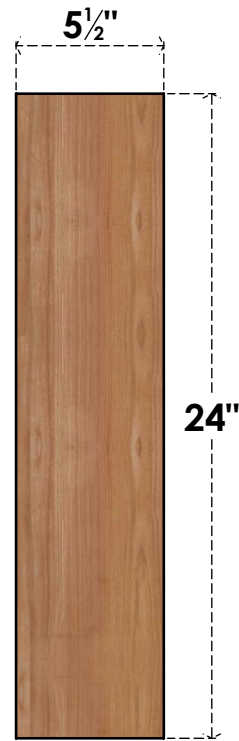

BRC06X20X24TRA00SWR

5 1/2"W X 20"D X 24"H TRADITIONAL SMOOTH BRACE, WESTERN RED CEDAR

SIDE

FRONT

EKENA MILLWORK
 2300 WEST MAIN ST.
 CLARKSVILLE, TX 75426
 TOLL FREE: 866-607-0453
 WWW.EKENAMILLWORK.COM

NOTES