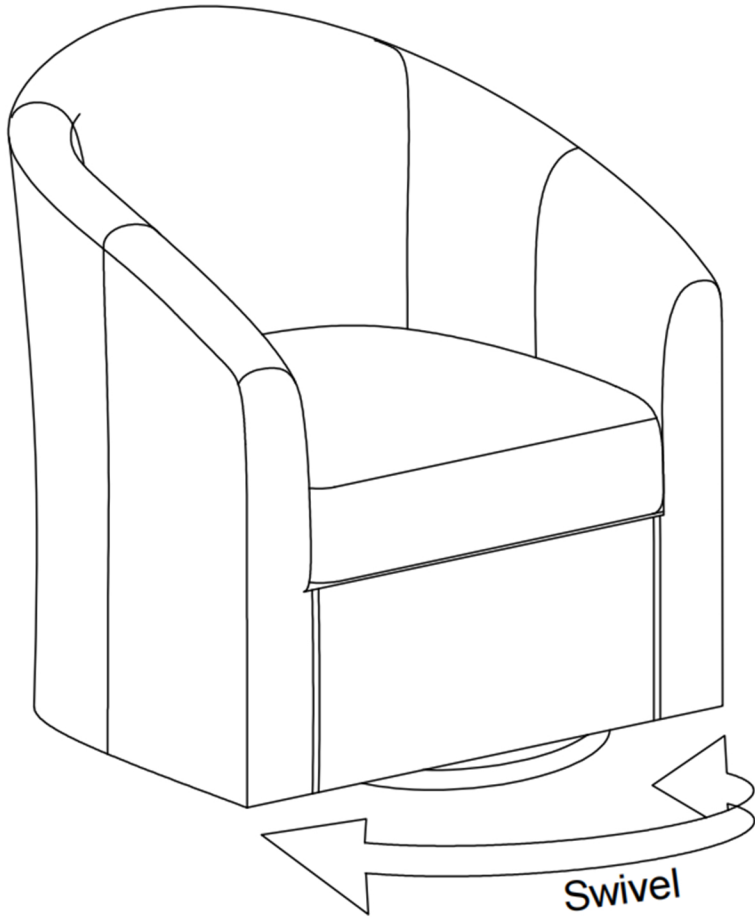

Do not jump on the product.

PRODUCT DESCRIPTION

Classic design with sleek lines that complement various decor styles.

Cotton upholstery for a soft, breathable seating experience.

Cushion filled with a mix of Innerspring/coil, foam, and synthetic fiber for ultimate comfort and support.

360° Smooth Swivel: The sturdy metal base allows effortless rotation for convenience and flexibility.

Durable & Sturdy Build: A solid wood frame ensures long lasting support, holding up to 400lbs.

step 1