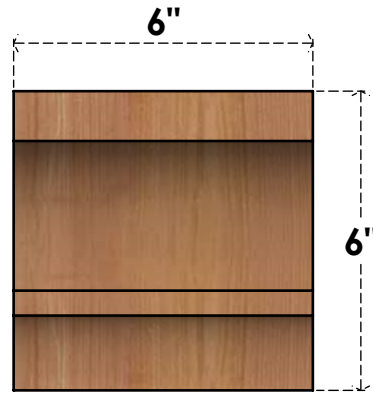

# BRC06X06X06BOA00RWR

6"W X 6"D X 6"H BALBOA ROUGH SAWN BRACE, WESTERN RED CEDAR

**SIDE**

**FRONT**

EKENA MILLWORK  
 2300 WEST MAIN ST.  
 CLARKSVILLE, TX 75426  
 TOLL FREE: 866-607-0453  
 WWW.EKENAMILLWORK.COM