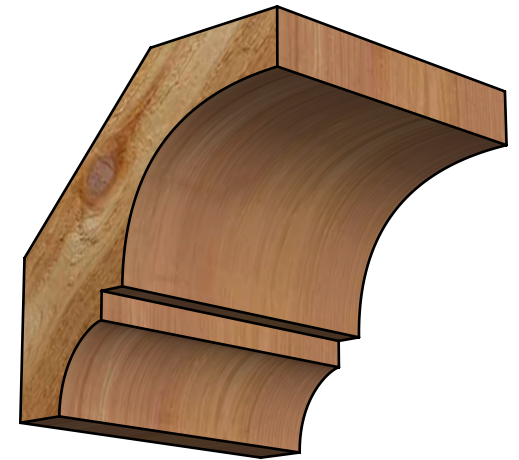

# BRC06X06X06BOA00RWR

6"W X 6"D X 6"H BALBOA ROUGH SAWN BRACE, WESTERN RED CEDAR

**SIDE**

**FRONT**

EKENA MILLWORK  
 2300 WEST MAIN ST.  
 CLARKSVILLE, TX 75426  
 TOLL FREE: 866-607-0453  
 WWW.EKENAMILLWORK.COM