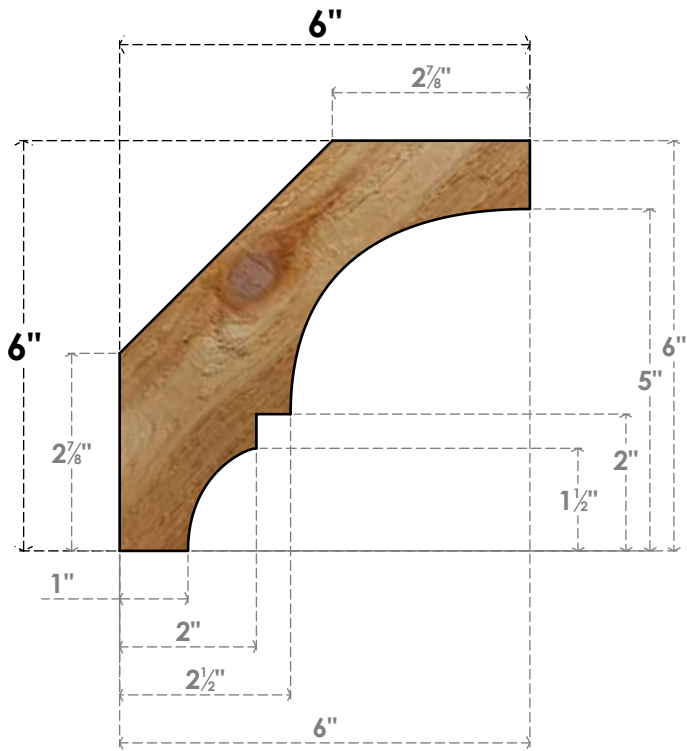

# BRC06X06X06BOA00RWR

6"W X 6"D X 6"H BALBOA ROUGH SAWN BRACE, WESTERN RED CEDAR

**SIDE**

**FRONT**

EKENA MILLWORK  
 2300 WEST MAIN ST.  
 CLARKSVILLE, TX 75426  
 TOLL FREE: 866-607-0453  
 WWW.EKENAMILLWORK.COM

**NOTES**

1. INSTALLATION TO BE COMPLETED IN ACCORDANCE WITH MANUFACTURER'S SPECIFICATIONS.
2. DRAWING MAY NOT BE TO SCALE
3. THIS DRAWING IS INTENDED FOR DESIGN AND PLANNING PURPOSES ONLY.
4. ALL INFORMATION CONTAINED HEREIN WAS CURRENT AT THE TIME OF DEVELOPMENT BUT MUST BE REVIEWED AND APPROVED BY THE PRODUCT MANUFACTURER TO BE CONSIDERED ACCURATE.
5. PRODUCTS ARE NOT KILN DRIED. THIS ITEM IS UNIQUE AND WILL CONTAIN THE NATURAL VARIATIONS THAT THE WOOD SPECIES OFFERS. THIS MAY RESULT IN VARIATIONS UP TO 1/4"