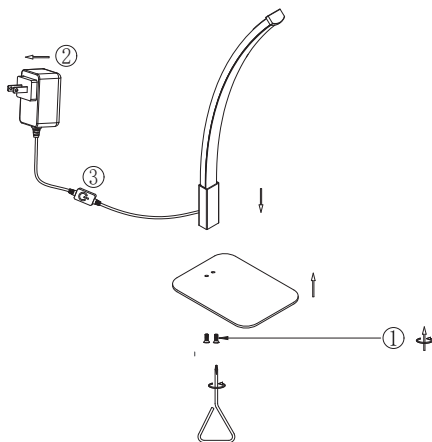

edishinē

LED Corner Table Lamp

[Instruction Manual]

Please pay attention to the warning signs
Read the instructions with caution before operating
and keep it properly

V50521

CAUTION

1. Before assembly, place all parts out on a clean flat surface and inspect each part for defects that may have occurred during shipping.
2. Inspect wire insulation for any cuts, abrasions or exposed copper that may have resulted during shipping. If there are any defects in the wire, DO NOT continue to assemble. Please send an email to our Customer Service immediately.
3. Consult a qualified electrician if you have any electrical questions.
4. Never drape clothes over the lamp.
5. To reduce the likelihood of tipping over, we recommend don't place the lamp at the edge of table and keep children and pets away.
6. To prevent children from suffocating and choking, keep them away from packing materials.
7. Please keep this manual and hand it over when you transfer the product.

Packing List

Part	Description	Quantity
1	Light Bar	1
2	Base	1
3	Screwdriver	1
4	Screw	2
5	Instruction Manual	1

ASSEMBLY INSTRUCTIONS

Step 1: Screw the light bar clockwise to the base until tight

Step 2: Plug into the power supply

FUNCTIONS

Touch Switch

Three color temperature (2700K/4500K/6500K)

Stepless Dimmable

Touch the switch once to turn the light ON; Short press this button to select the color temperature (2700K/4500K/6500K). And then, short press this button to turn off.

Touch the switch and hold for a moment to adjust the brightness to higher or lower. Remove hand when desirable brightness is reached.

Specifications

- Product Height: 16.9 IN
- Base Diameter: 5.9 IN
- Wire Length: 59 IN
- Materials: Aluminum, Iron
- Input Voltage: 110-240VAC 60Hz
- Power: 7W
- Lumen: 352LM