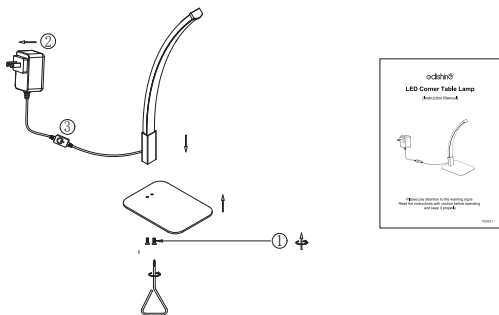

edishinē

LED Corner Table Lamp

[Instruction Manual]

Please pay attention to the warning signs
Read the instructions with caution before operating
and keep it properly

V50521

CAUTION

1. Before assembly, place all parts out on a clean flat surface and inspect each part for defects that may have occurred during shipping.
2. Inspect wire insulation for any cuts, abrasions or exposed copper that may have resulted during shipping. If there are any defects in the wire, DO NOT continue to assemble. Please send an email to our Customer Service immediately.
3. Consult a qualified electrician if you have any electrical questions.
4. Never drape clothes over the lamp.
5. To reduce the likelihood of tipping over, we recommend don't place the lamp at the edge of table and keep children and pets away.
6. To prevent children from suffocating and choking, keep them away from packing materials.
7. Please keep this manual and hand it over when you transfer the product.

Packing List

Part	Description	Quantity
1	Light Bar	1
2	Base	1
3	Screwdriver	1
4	Screw	2
5	Instruction Manual	1

ASSEMBLY INSTRUCTIONS

Step 1: Screw the light bar clockwise to the base until tight

Step 2: Plug into the power supply

Touch the switch and hold for a moment to adjust the brightness to higher or lower. Remove hand when desirable brightness is reached.

Specifications

- Product Height: 16.9 IN
- Base Diameter: 5.9 IN
- Wire Length: 59 IN
- Materials: Aluminum, Iron
- Input Voltage: 110-240VAC 60Hz
- Power: 7W
- Lumen: 352LM