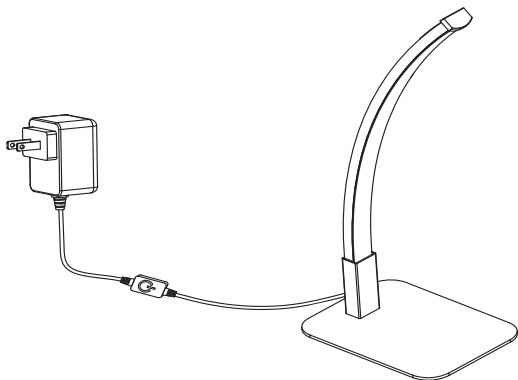

edishinē

LED Corner Table Lamp

[Instruction Manual]

Please pay attention to the warning signs
Read the instructions with caution before operating
and keep it properly

V50521

CAUTION

1. Before assembly, place all parts out on a clean flat surface and inspect each part for defects that may have occurred during shipping.
2. Inspect wire insulation for any cuts, abrasions or exposed copper that may have resulted during shipping. If there are any defects in the wire, DO NOT continue to assemble. Please send an email to our Customer Service immediately.
3. Consult a qualified electrician if you have any electrical questions.
4. Never drape clothes over the lamp.
5. To reduce the likelihood of tipping over, we recommend don't place the lamp at the edge of table and keep children and pets away.
6. To prevent children from suffocating and choking, keep them away from packing materials.
7. Please keep this manual and hand it over when you transfer the product.

Packing List

Part	Description	Quantity
1	Light Bar	1
2	Base	1
3	Screwdriver	1
4	Screw	2
5	Instruction Manual	1

ASSEMBLY INSTRUCTIONS

Step 1: Screw the light bar clockwise to the base until tight

Step 2: Plug into the power supply

FUNCTIONS

Touch Switch

Three color temperature (2700K/4500K/6500K)

Stepless Dimmable

Touch the switch once to turn the light ON; Short press this button to select the color temperature (2700K/4500K/6500K). And then, short press this button to turn off.

Touch the switch and hold for a moment to adjust the brightness to higher or lower. Remove hand when desirable brightness is reached.

Specifications

- Product Height: 16.9 IN
- Base Diameter: 5.9 IN
- Wire Length: 59 IN
- Materials: Aluminum, Iron
- Input Voltage: 110-240VAC 60Hz
- Power: 7W
- Lumen: 352LM