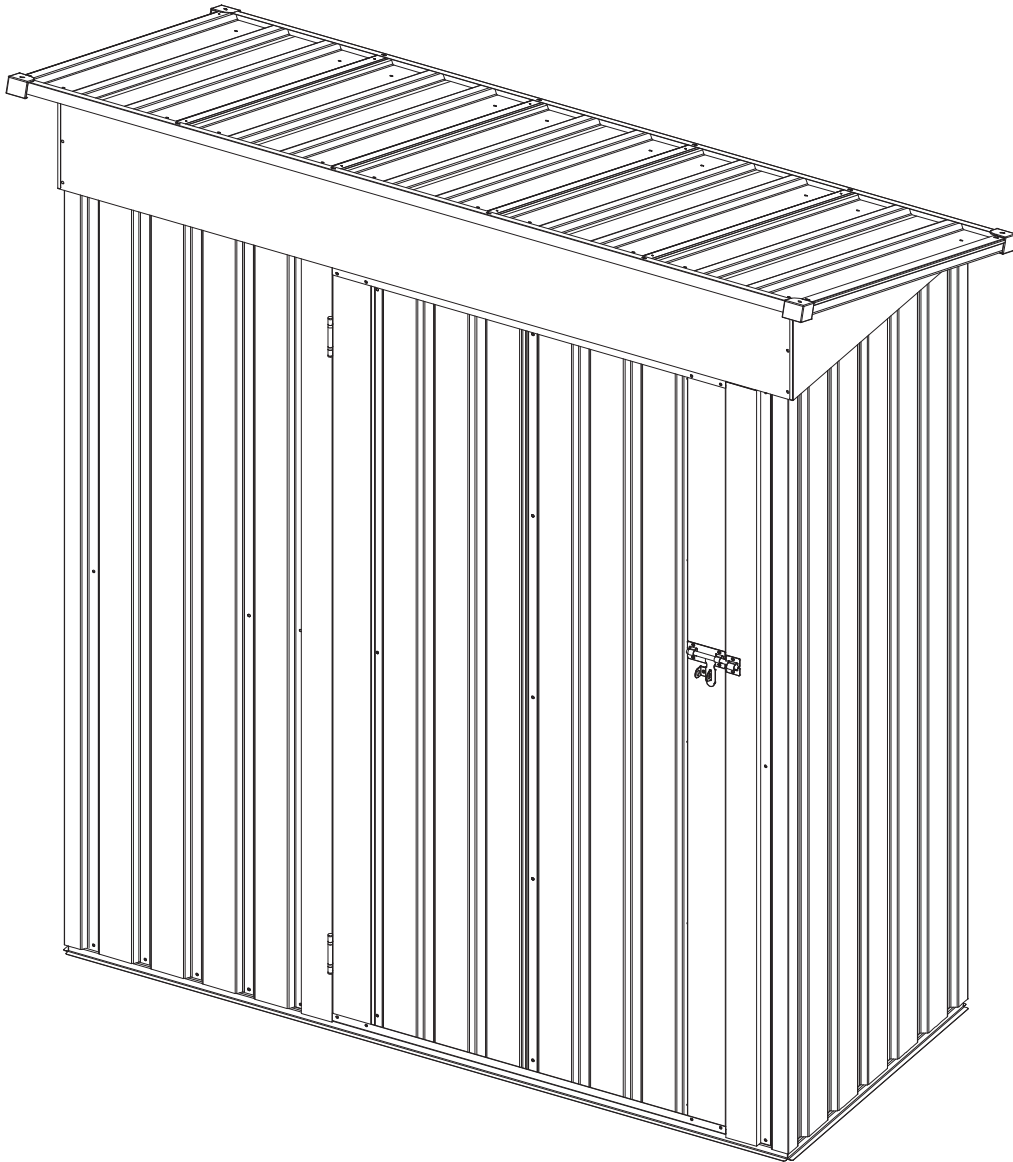

5x3 Storage Shed Installation

The product comes in one packages.
Please install after receiving all package.

Please prepare below tools before installation.(Not Included)

		
Electric Screwdriver	+ Manual Screwdriver	Ladder
Package included Tools		
	Gloves x 1 Pair	Screwdriver x 1

Make sure the colored panels are facing outwards and all the holes match. The panels are textured, please install the panels in the order specified in the instructions. All lines and holes must be accurately matched to make the storage shed more stable. Please ensure that all screws are tightened to prevent the product from falling apart.