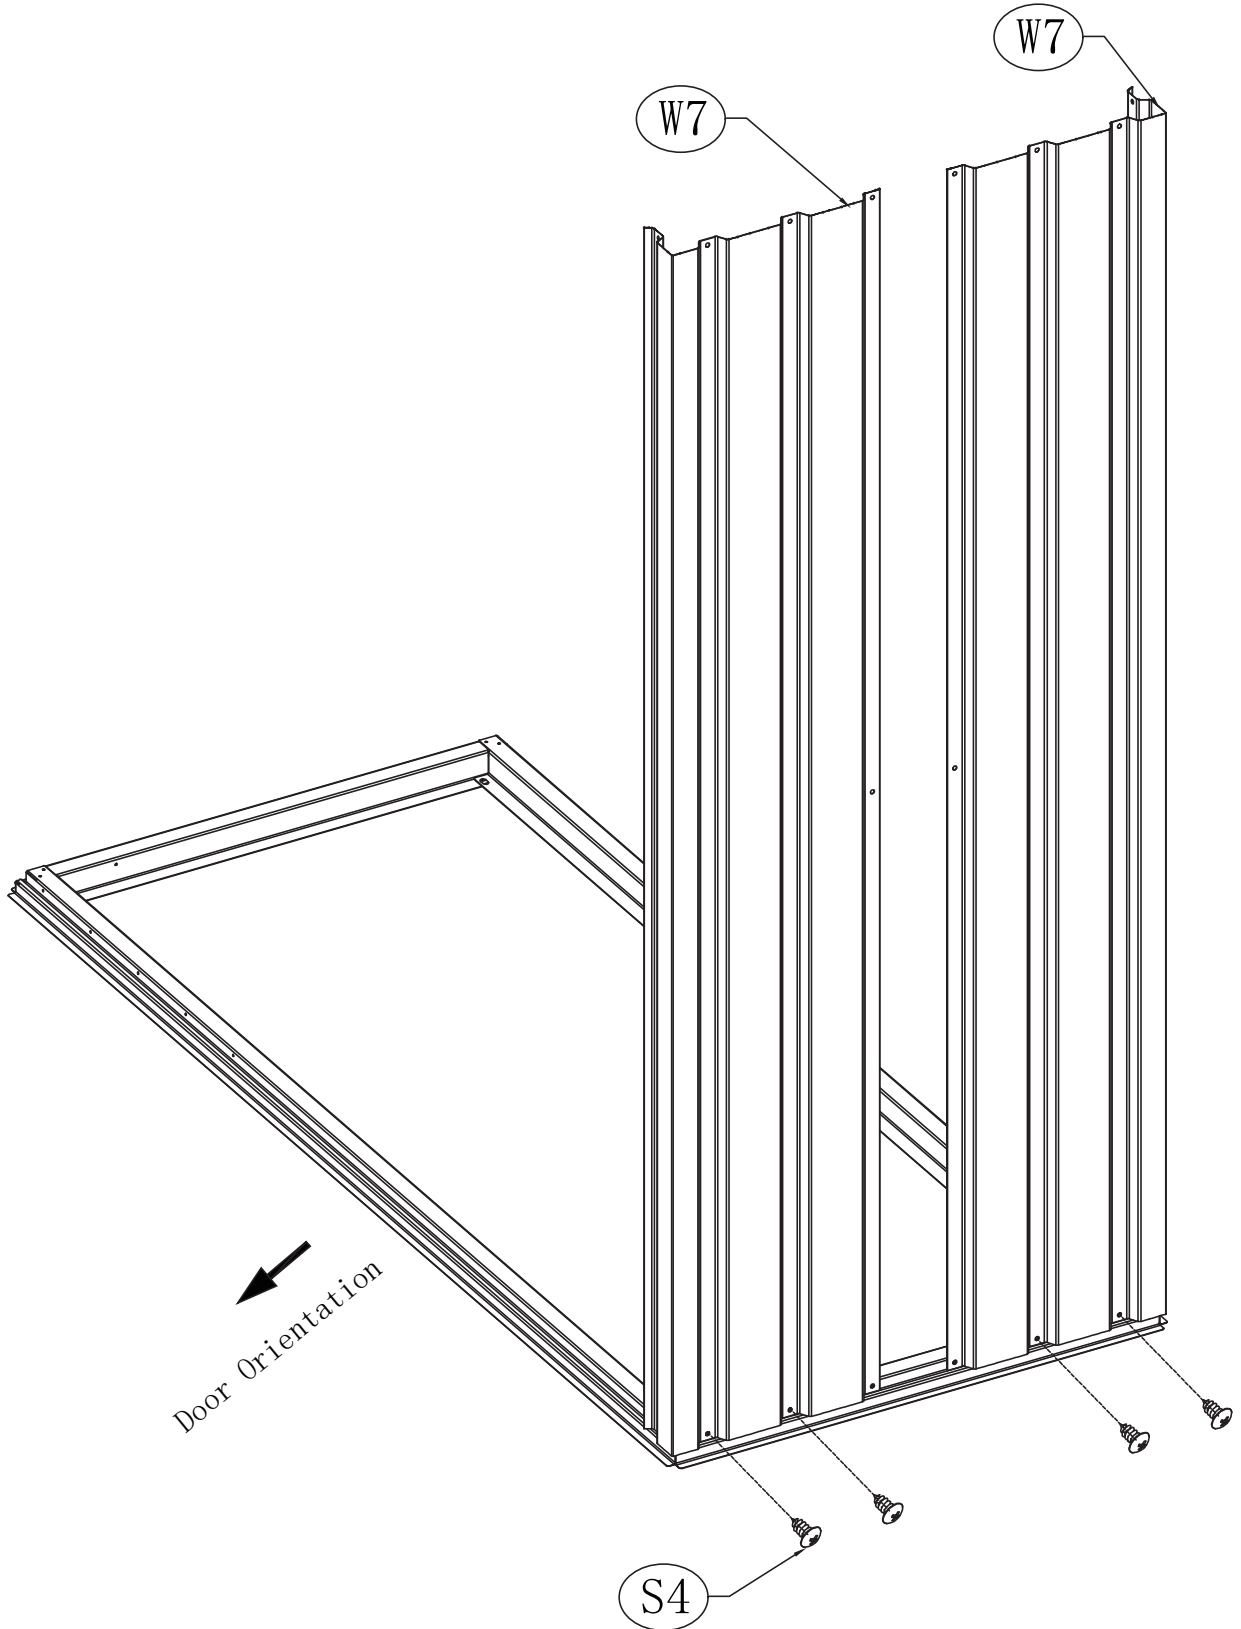

Part List

NO.	PART.	Qty.	NO.	PART.	Qty.
S2		1			
S3		1			
S4		153			
S6		39			
S6A		5			
S7		38			
S8		4			
S9		4			
S12		1			
S15		1			

Storage Shed Assembly Instruction

STEP1

NO.	PART.	Qty.
1	 1485.2mm	1
2	 629.2mm	2
3	 1485.2mm	1
S4		8

STEP2

NO.	PART.	Qty.
W7	 1560mm	2
S4		4

STEP3

NO.	PART.	Qty.
W7	 1560mm	2
S4		4

STEP4

NO.	PART.	Qty.
7	 613.4mm	2
S4		8

STEP5

NO.	PART.	Qty.
6	 1429.6mm	1
8	 1429.4mm	1
S4		16
J1		4