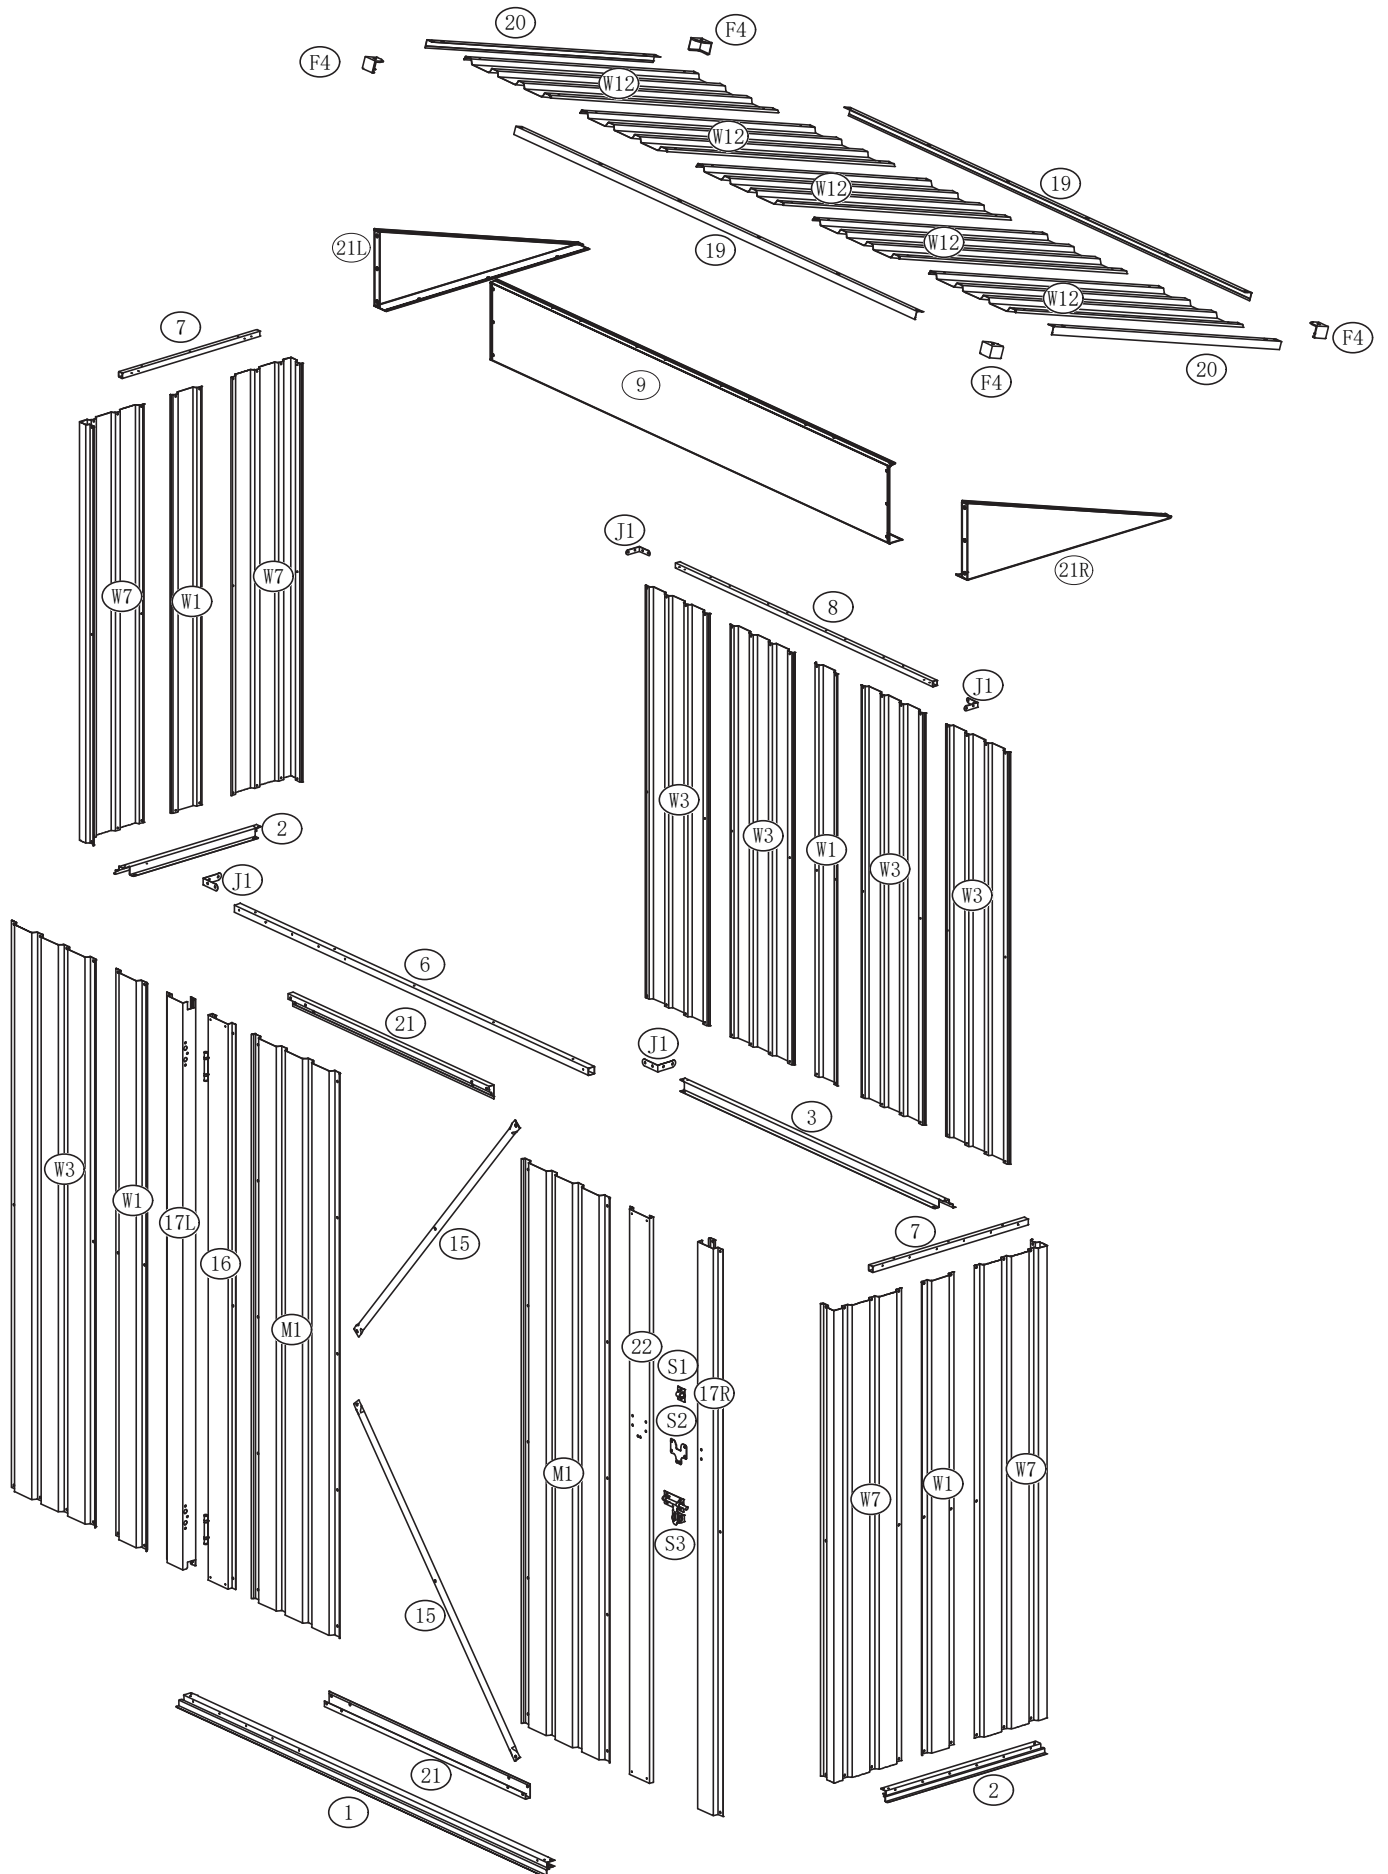

Be careful not to fall when installing the roof. Please steady the ladder and make sure the product placed on a flat ground.

PLEASE KEEP THIS INSTRUCTION FOR FUTURE REFERENCE.

Part List

NO.	PART.	Qty.	NO.	PART.	Qty.
1	 1485.2mm	1	21L		1
2	 629.2mm	2	21R		1
3	 1485.2mm	1	22	 1555mm	1
6	 1429.6mm	1	W1	 1560mm	4
7	 613.4mm	2	W3	 1560mm	5
8	 1429.4mm	1	W7	 1560mm	4
9	 1485.2mm	1	W12	 778.9mm	5
15	 1006.9mm	2	M1	 1553mm	2
16	 1555mm	1	J1		4
17L	 1560mm	1	F4		4
17R	 1560mm	1	F7		50
19	 1625mm	2	F8		24
20	 786.5mm	2	F9		2
21	 812mm	2	S1		1

Part List

NO.	PART.	Qty.	NO.	PART.	Qty.
S2		1			
S3		1			
S4		153			
S6		39			
S6A		5			
S7		38			
S8		4			
S9		4			
S12		1			
S15		1			

Storage Shed Assembly Instruction

STEP1

NO.	PART.	Qty.
1	 1485.2mm	1
2	 629.2mm	2
3	 1485.2mm	1
S4		8