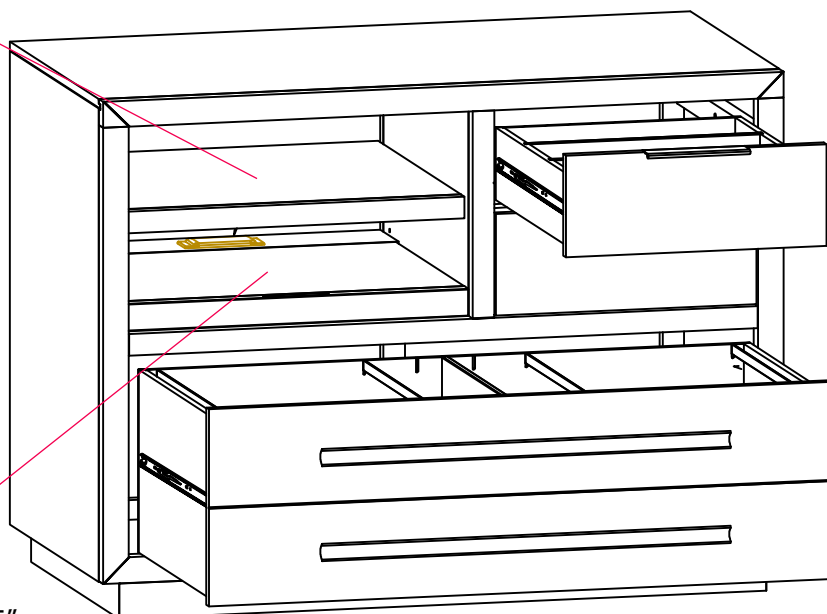

Overall: 40" x 21" x 30"

Top drawer
13.5" x 16" x 3.5"
2 dividers and felt tray
each 5" deep

Second drawer (open)
13.5" x 16" x 3.5"

Shelf and Pull out space
Inside: 21" x 19" x 9.5"
Front: 20" x 19" x 9.5"

Adjustable shelf
bottom to first hole 2.5"
2.5" between each hole

File Drawer
35" x 16" x 10"
17.5" each side

Pull out extends 13.75"
total depth of pull out: 16.75"