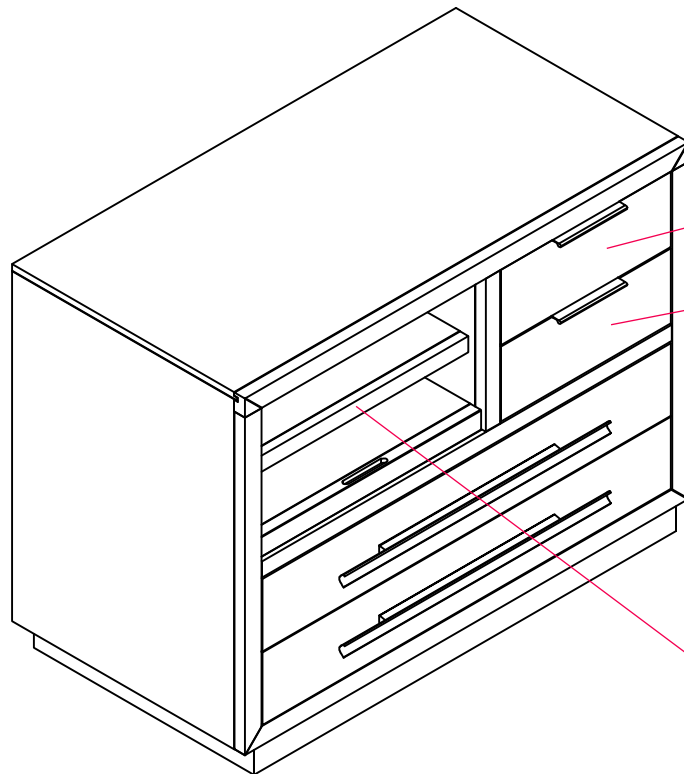

Overall: 40" x 21" x 30"

Top drawer
13.5" x 16" x 3.5"
2 dividers and felt tray
each 5" deep

Second drawer (open)
13.5" x 16" x 3.5"

Shelf and Pull out space
Inside: 21" x 19" x 9.5"
Front: 20" x 19" x 9.5"

Adjustable shelf
bottom to first hole 2.5"
2.5" between each hole

File Drawer
35" x 16" x 10"
17.5" each side

Pull out extends 13.75"
total depth of pull out: 16.75"