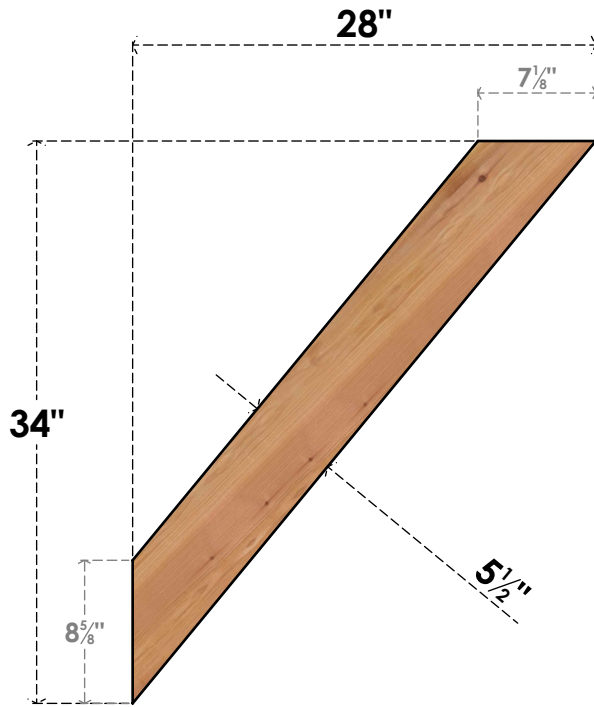

BRC06X28X34TRA00SWR

5 1/2"W X 28"D X 34"H TRADITIONAL SMOOTH BRACE, WESTERN RED CEDAR

SIDE

FRONT

EKENA MILLWORK
 2300 WEST MAIN ST.
 CLARKSVILLE, TX 75426
 TOLL FREE: 866-607-0453
 WWW.EKENAMILLWORK.COM

NOTES