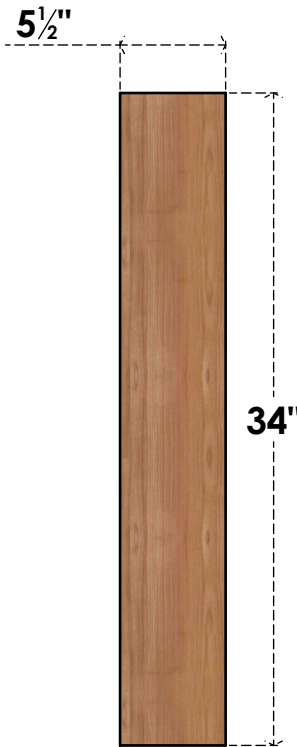

BRC06X28X34TRA00SWR

5 1/2"W X 28"D X 34"H TRADITIONAL SMOOTH BRACE, WESTERN RED CEDAR

SIDE

FRONT

EKENA MILLWORK
 2300 WEST MAIN ST.
 CLARKSVILLE, TX 75426
 TOLL FREE: 866-607-0453
 WWW.EKENAMILLWORK.COM

NOTES