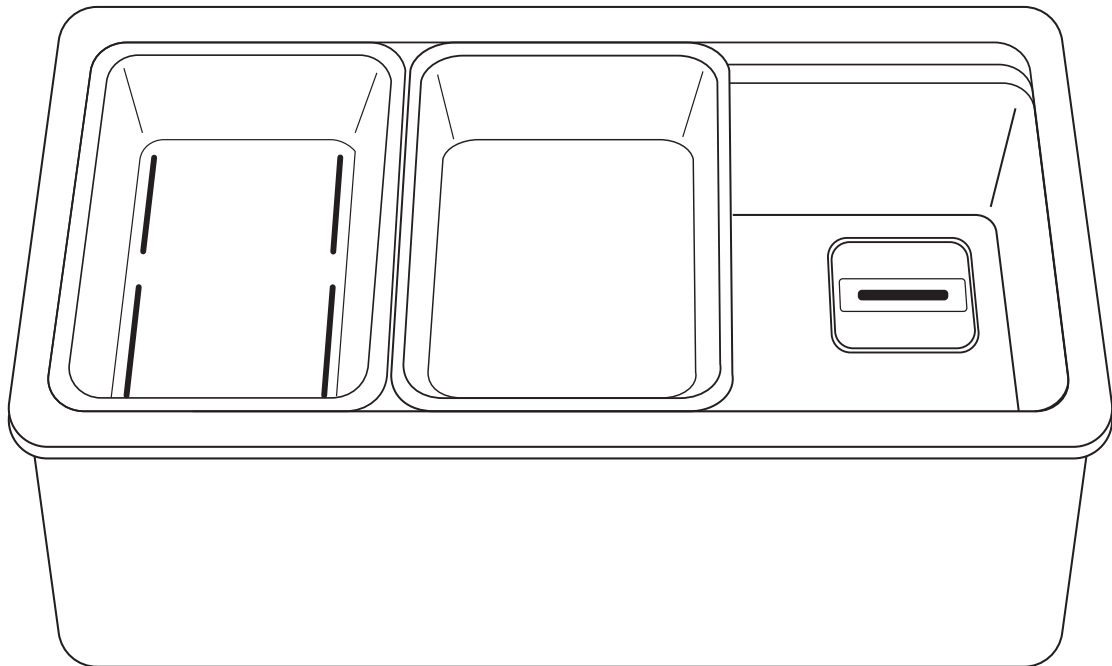

# DIMENSION DETAILS

## DELUXE KITCHEN SINK

PRODUCT  
INSTRUCTION  
VIDEO

# PRODUCT SIZE

## Sink Dimensions: 30" x 19" x 10"