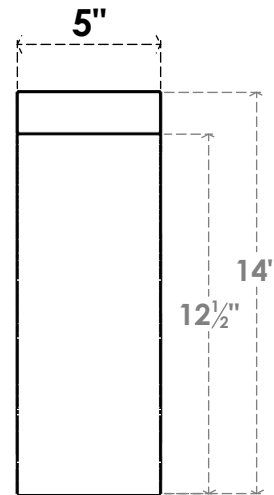

ITEM NUMBER: BRCURO050X10000X14000THRRCPR

5"W X 10"D X 14"H THORTON ROUGH CEDAR WOODGRAIN OPEN
TIMBERTHANE BRACE, PRIMED TAN

SIDE PROFILE

FRONT PROFILE

ISOMETRIC

EKENA MILLWORK
2300 WEST MAIN ST.
CLARKSVILLE, TX 75426
TOLL FREE: 866-607-0453
WWW.EKENAMILLWORK.COM

NOTES

1. INSTALLATION TO BE COMPLETED IN ACCORDANCE WITH MANUFACTURER'S SPECIFICATIONS.
2. DRAWING MAY NOT BE TO SCALE
3. THIS DRAWING IS INTENDED FOR DESIGN AND PLANNING PURPOSES ONLY.
4. ALL INFORMATION CONTAINED HEREIN WAS CURRENT AT THE TIME OF DEVELOPMENT BUT MUST BE REVIEWED AND APPROVED BY THE PRODUCT MANUFACTURER TO BE CONSIDERED ACCURATE.
5. TIMBERTHANE ARCHITECTURAL PRODUCTS ARE MADE FROM HIGH DENSITY URETHANE AND COME FACTORY PRIMED