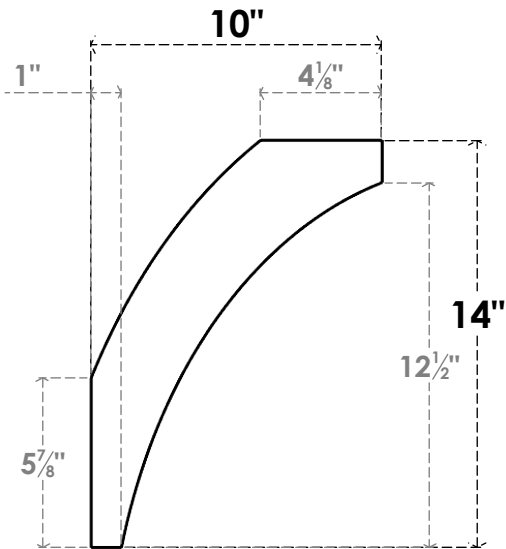

ITEM NUMBER: BRCURO050X10000X14000THRRCPR

5"W X 10"D X 14"H THORTON ROUGH CEDAR WOODGRAIN OPEN
TIMBERTHANE BRACE, PRIMED TAN

SIDE PROFILE

FRONT PROFILE

ISOMETRIC

EKENA MILLWORK
2300 WEST MAIN ST.
CLARKSVILLE, TX 75426
TOLL FREE: 866-607-0453
WWW.EKENAMILLWORK.COM

NOTES

1. INSTALLATION TO BE COMPLETED IN ACCORDANCE WITH MANUFACTURER'S SPECIFICATIONS.
2. DRAWING MAY NOT BE TO SCALE
3. THIS DRAWING IS INTENDED FOR DESIGN AND PLANNING PURPOSES ONLY.
4. ALL INFORMATION CONTAINED HEREIN WAS CURRENT AT THE TIME OF DEVELOPMENT BUT MUST BE REVIEWED AND APPROVED BY THE PRODUCT MANUFACTURER TO BE CONSIDERED ACCURATE.
5. TIMBERTHANE ARCHITECTURAL PRODUCTS ARE MADE FROM HIGH DENSITY URETHANE AND COME FACTORY PRIMED