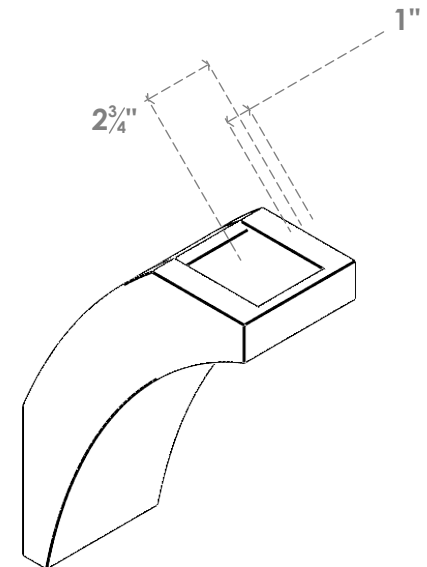

ITEM NUMBER: BRCURO050X10000X14000THRRCPR

5"W X 10"D X 14"H THORTON ROUGH CEDAR WOODGRAIN OPEN
TIMBERTHANE BRACE, PRIMED TAN

SIDE PROFILE

FRONT PROFILE

ISOMETRIC

EKENA MILLWORK
2300 WEST MAIN ST.
CLARKSVILLE, TX 75426
TOLL FREE: 866-607-0453
WWW.EKENAMILLWORK.COM

NOTES

1. INSTALLATION TO BE COMPLETED IN ACCORDANCE WITH MANUFACTURER'S SPECIFICATIONS.
2. DRAWING MAY NOT BE TO SCALE
3. THIS DRAWING IS INTENDED FOR DESIGN AND PLANNING PURPOSES ONLY.
4. ALL INFORMATION CONTAINED HEREIN WAS CURRENT AT THE TIME OF DEVELOPMENT BUT MUST BE REVIEWED AND APPROVED BY THE PRODUCT MANUFACTURER TO BE CONSIDERED ACCURATE.
5. TIMBERTHANE ARCHITECTURAL PRODUCTS ARE MADE FROM HIGH DENSITY URETHANE AND COME FACTORY PRIMED