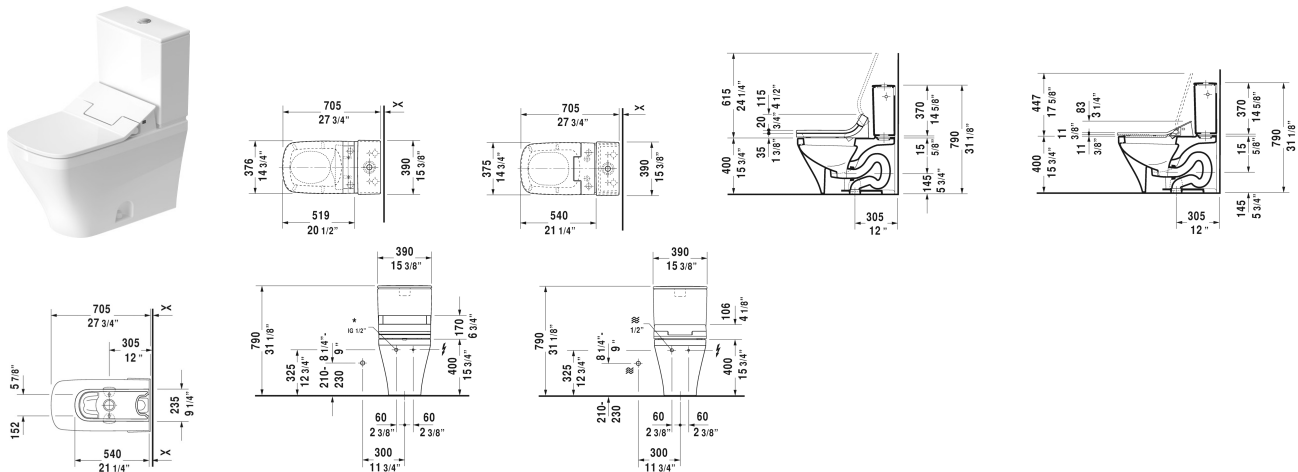

DuraStyle Two-piece toilet for SensoWash® # 216051..00 / 216051..00 / 216051..85 / 216051..85

< 14 1/8" Inch >

| Two-piece toilet for SensoWash® | Dimension | Weight | Order number |
|--|------------------------|--------|--------------|
| (without tank), syphonic, only in combination with SensoWash, 12" rough-in, connecting elements for SensoWash with concealed connections included, vertical outlet, cUPC® listed*, WaterSense® listed | | | |
| Colors | | | |
| 00 White 20 HygieneGlaze (an antibacterial ceramic glaze that provides almost indefinite effectiveness) | | | |
| Variant | | | |
| ◆ 1.32/0.92 gpf, ADA height | 14 1/8" x 27 1/2" Inch | 92 lb | 216051..00 |
| ◆ 1.32/0.92 gpf, ADA height | 14 1/8" x 27 1/2" Inch | 92 lb | 216051..00 |
| ◆ 1.28 gpf, ADA height | 14 1/8" x 27 1/2" Inch | 92 lb | 216051..85 |
| ◆ 1.28 gpf, ADA height | 14 1/8" x 27 1/2" Inch | 92 lb | 216051..85 |
| Sanitary ceramics with the special WonderGliss surface finish will remain clean and attractive-looking for a long time to come. When ordering WonderGliss please add a "1" as eleventh digit to the model number. | | | |
| Accessory for ceramics | | | |
| Tank for bottom left supply, cUPC® listed*, WaterSense® listed | 15 3/8" x 6 3/4" Inch | 30 lb | 093520 |
| Mounting set for One-Piece and Two-Piece toilets, outlet 3/8" - male thread, wall connection 1/2" - female thread, 1/2", North American version | 17 3/4" Inch | 1.1 lb | 001417 |
| Suitable products | | | |