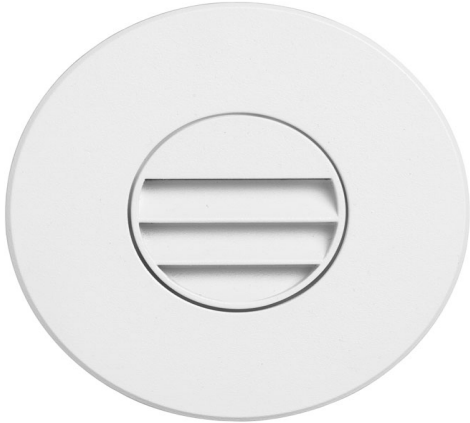

LED White Round In/Outdoor 3W LED Wall Li

120VAC input, Ø88xH82mm, 2700K, 3.3W IP65, White Wall LED with Louver

#CONNECT!

| | |
|---------------------|---------|
| Height | 3.75" |
| Width/Length | 3.5" |
| Depth | 3.5" |
| Weight | 0.7 lbs |

| | |
|-----------------------|----------------|
| Body Material | Metal |
| Finish/Color | White |
| Type of Finish | Powder Coating |

| | |
|-----------------------|-------------|
| Light Qty | 1 |
| Light Base | LED |
| Light Max Watt | 3.3 |
| Light Inc | Yes |
| Light Lumens | 237 |
| Light CRI | 85+ |
| Light CCT | 2700K |
| Light Life | 50000 Hours |

| | |
|-----------------------|----------------|
| Dimmable | Dimmable |
| LED Compatible | Integrated LED |
| Total Wattage | 3.3W |

| | |
|------------------|----------------|
| Rated For | Indoor/Outdoor |
| Voltage | 120VAC |