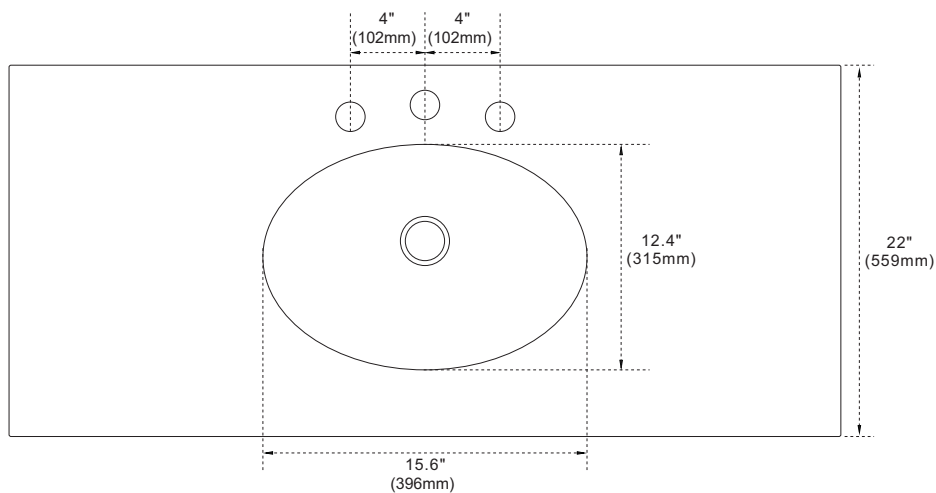

Model: 430001-49-QWO Countertop

Features

- Genuine Quartz
- Single 15.1" oval under mount sink cutout
- 8" wide spread faucet holes
- Matching 4" height backsplash available for purchase (**sold separately, not included**)
- Solid 1" counter top thickness

TOP VIEW

SIDE VIEW

NOTE: SINK STYLE, SHAPE, FAUCET HOLES, CUTOUT ON TOP, VANITY MAY VARY FROM THE PICTURE ABOVE. INSTRUCTIONAL PURPOSE ONLY.