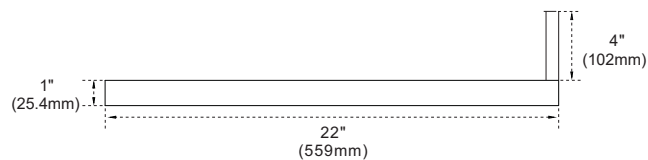

Model: 430001-49-QWO Countertop

Features

- Genuine Quartz
- Single 15.1" oval under mount sink cutout
- 8" wide spread faucet holes
- Matching 4" height backsplash available for purchase (**sold separately, not included**)
- Solid 1" counter top thickness

TOP VIEW

SIDE VIEW

NOTE: SINK STYLE, SHAPE, FAUCET HOLES, CUTOUT ON TOP, VANITY MAY VARY FROM THE PICTURE ABOVE. INSTRUCTIONAL PURPOSE ONLY.