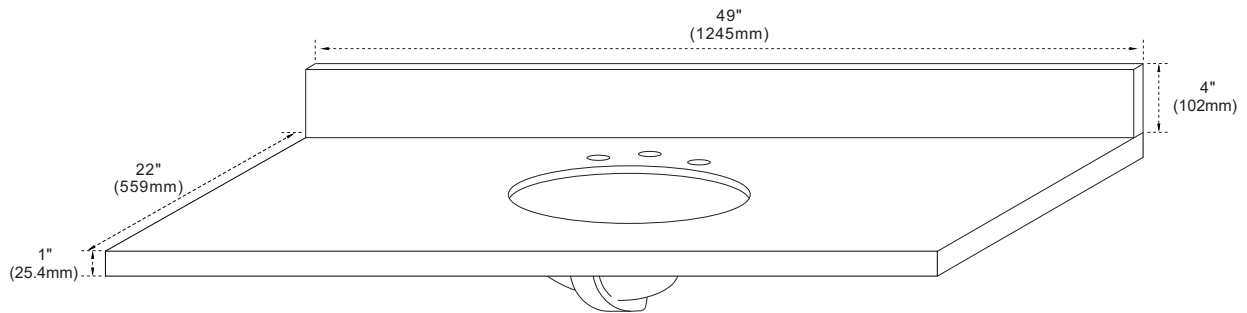

Model: 430001-49-QWO Countertop

Features

- Genuine Quartz
- Single 15.1" oval under mount sink cutout
- 8" wide spread faucet holes
- Matching 4" height backsplash available for purchase (**sold separately, not included**)
- Solid 1" counter top thickness

TOP VIEW

SIDE VIEW

NOTE: SINK STYLE, SHAPE, FAUCET HOLES, CUTOUT ON TOP, VANITY MAY VARY FROM THE PICTURE ABOVE. INSTRUCTIONAL PURPOSE ONLY.