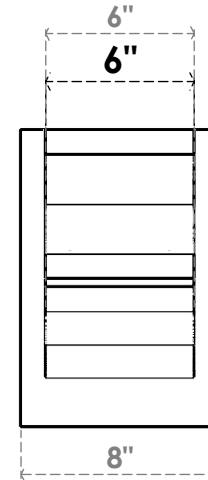

ITEM NUMBER: OUTUROC060X080X12000X12000X060X020X060FST04RCPR

6"W TOP X 8"W BACK X 12"D X 12"H X 6"T TOP X 2"T BACK TIMBERTHANE ROUGH CEDAR FUNSTON FAUX WOOD OPEN OUTLOOKER, TRADITIONAL TOP AND BLOCK BACK, 6"W CLOSED BRACE, PRIMED TAN

SIDE PROFILE

FRONT PROFILE

ISOMETRIC

GENERATED DATE : 07/06/2023

EKENA MILLWORK
2300 WEST MAIN ST.
CLARKSVILLE, TX 75426
TOLL FREE: 866-607-0453
WWW.EKENAMILLWORK.COM

NOTES

1. INSTALLATION TO BE COMPLETED IN ACCORDANCE WITH MANUFACTURER'S SPECIFICATIONS.
2. DRAWING MAY NOT BE TO SCALE
3. THIS DRAWING IS INTENDED FOR DESIGN AND PLANNING PURPOSES ONLY.
4. ALL INFORMATION CONTAINED HEREIN WAS CURRENT AT THE TIME OF DEVELOPMENT BUT MUST BE REVIEWED AND APPROVED BY THE PRODUCT MANUFACTURER TO BE CONSIDERED ACCURATE.
5. TIMBERTHANE ARCHITECTURAL PRODUCTS ARE MADE FROM HIGH DENSITY URETHANE AND COME FACTORY PRIMED