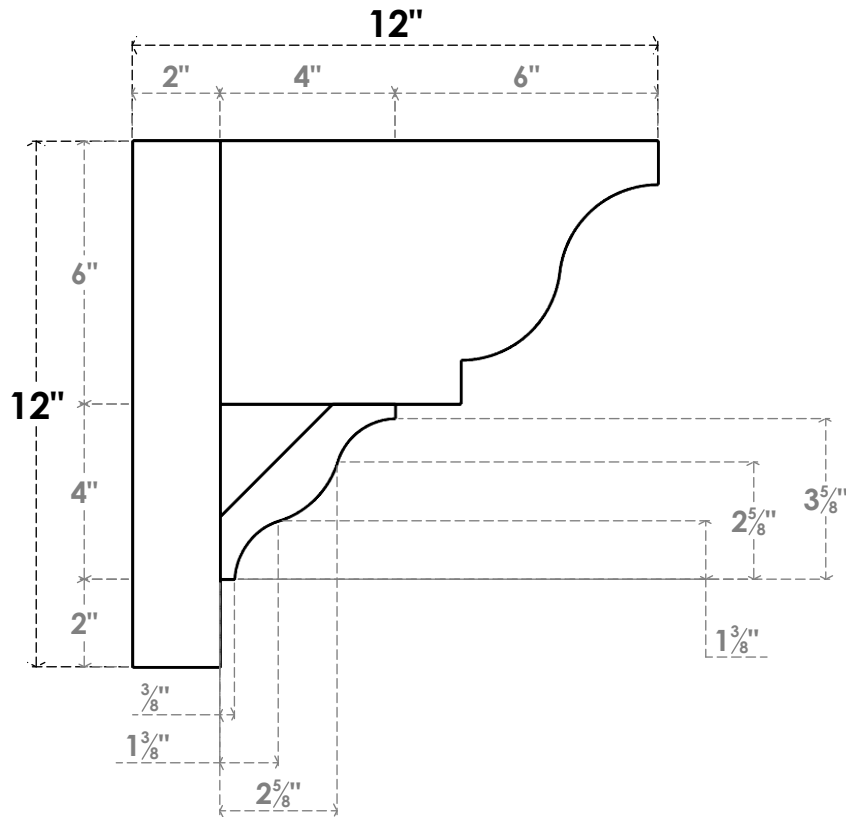

ITEM NUMBER: OUTUROC060X080X12000X12000X060X020X060FST04RCPR

6"W TOP X 8"W BACK X 12"D X 12"H X 6"T TOP X 2"T BACK TIMBERTHANE ROUGH CEDAR FUNSTON FAUX WOOD OPEN OUTLOOKER, TRADITIONAL TOP AND BLOCK BACK, 6"W CLOSED BRACE, PRIMED TAN

SIDE PROFILE

FRONT PROFILE

ISOMETRIC

GENERATED DATE : 07/06/2023

EKENA MILLWORK
2300 WEST MAIN ST.
CLARKSVILLE, TX 75426
TOLL FREE: 866-607-0453
WWW.EKENAMILLWORK.COM

NOTES

1. INSTALLATION TO BE COMPLETED IN ACCORDANCE WITH MANUFACTURER'S SPECIFICATIONS.
2. DRAWING MAY NOT BE TO SCALE
3. THIS DRAWING IS INTENDED FOR DESIGN AND PLANNING PURPOSES ONLY.
4. ALL INFORMATION CONTAINED HEREIN WAS CURRENT AT THE TIME OF DEVELOPMENT BUT MUST BE REVIEWED AND APPROVED BY THE PRODUCT MANUFACTURER TO BE CONSIDERED ACCURATE.
5. TIMBERTHANE ARCHITECTURAL PRODUCTS ARE MADE FROM HIGH DENSITY URETHANE AND COME FACTORY PRIMED