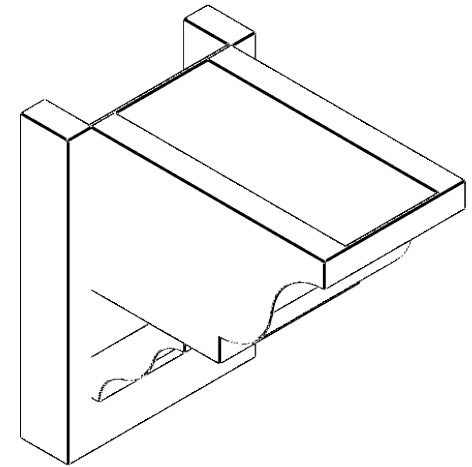

ITEM NUMBER: OUTUROC060X080X12000X12000X060X020X060FST04RCPR

6"W TOP X 8"W BACK X 12"D X 12"H X 6"T TOP X 2"T BACK TIMBERTHANE ROUGH CEDAR FUNSTON FAUX WOOD OPEN OUTLOOKER, TRADITIONAL TOP AND BLOCK BACK, 6"W CLOSED BRACE, PRIMED TAN

SIDE PROFILE

FRONT PROFILE

ISOMETRIC

GENERATED DATE : 07/06/2023

EKENA MILLWORK
2300 WEST MAIN ST.
CLARKSVILLE, TX 75426
TOLL FREE: 866-607-0453
WWW.EKENAMILLWORK.COM

NOTES

1. INSTALLATION TO BE COMPLETED IN ACCORDANCE WITH MANUFACTURER'S SPECIFICATIONS.
2. DRAWING MAY NOT BE TO SCALE
3. THIS DRAWING IS INTENDED FOR DESIGN AND PLANNING PURPOSES ONLY.
4. ALL INFORMATION CONTAINED HEREIN WAS CURRENT AT THE TIME OF DEVELOPMENT BUT MUST BE REVIEWED AND APPROVED BY THE PRODUCT MANUFACTURER TO BE CONSIDERED ACCURATE.
5. TIMBERTHANE ARCHITECTURAL PRODUCTS ARE MADE FROM HIGH DENSITY URETHANE AND COME FACTORY PRIMED