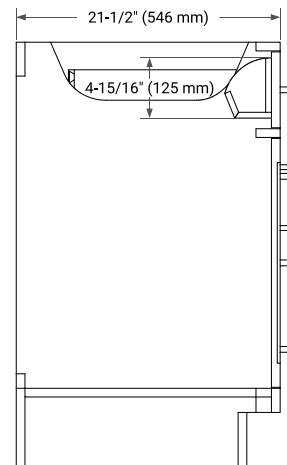

42" RIGHT OFFSET CABINET

BASE CABINET DIMENSIONS

42" W x 21.5" D x 34.5" H

FEATURES

- Solid wood frame & plywood panels
- Dovetail drawers and joints
- Soft closing doors & drawers

HARDWARE FINISHES*

Brushed Nickel   Satin Brass   Matte Black   Polished Chrome

Hardware comes preinstalled with the illustrated option. Other finishes are available on our online store if you prefer a different one.

AVAILABLE COLORS

White   Grey   Midnight Blue   Oak

FRONT VIEW

SIDE VIEW

PLAN VIEW