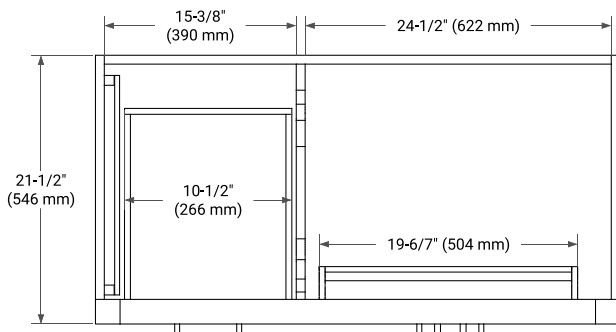

42" RIGHT OFFSET CABINET

BASE CABINET DIMENSIONS

42" W x 21.5" D x 34.5" H

FEATURES

- Solid wood frame & plywood panels
- Dovetail drawers and joints
- Soft closing doors & drawers

HARDWARE FINISHES*

Brushed Nickel Satin Brass Matte Black Polished Chrome

42" RIGHT OVAL SINK COUNTERTOP WITH 1.5 IN. THICKNESS

OVERALL DIMENSIONS

42.25" W x 22" D x 1.5" H

COUNTERTOP OPTIONS

Carrara White Quartz

FEATURES

- Solid countertop with mitered edges & seams
- Undermount white oval sink
- Pre-drilled for 8" widespread faucet

INCLUDED

- Countertop
- Matching Backsplash
- Oval Sink

COUNTERTOP PLAN VIEW

EDGE SIDE VIEW

THREE DIMENSIONAL COUNTERTOP VIEW