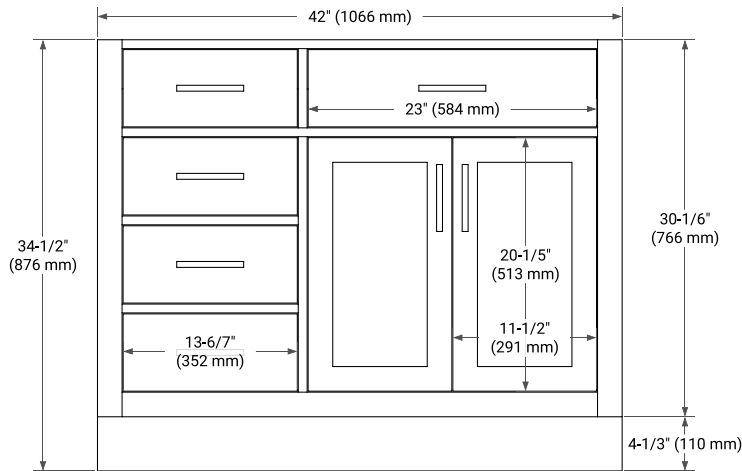

42" RIGHT OFFSET CABINET

BASE CABINET DIMENSIONS

42" W x 21.5" D x 34.5" H

FEATURES

- Solid wood frame & plywood panels
- Dovetail drawers and joints
- Soft closing doors & drawers

HARDWARE FINISHES*

Brushed Nickel   Satin Brass   Matte Black   Polished Chrome

Hardware comes preinstalled with the illustrated option. Other finishes are available on our online store if you prefer a different one.

AVAILABLE COLORS

White   Grey   Midnight Blue   Oak

FRONT VIEW

SIDE VIEW

PLAN VIEW