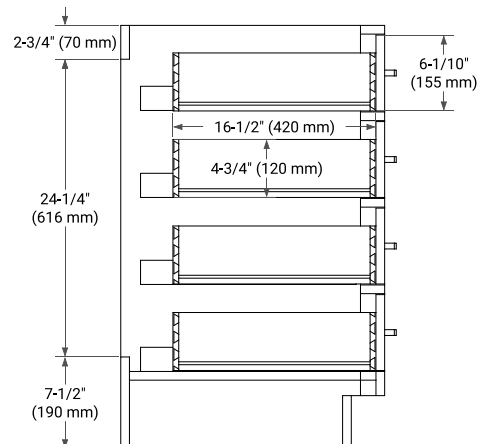

42" RIGHT OFFSET CABINET

BASE CABINET DIMENSIONS

42" W x 21.5" D x 34.5" H

FEATURES

- Solid wood frame & plywood panels
- Dovetail drawers and joints
- Soft closing doors & drawers

HARDWARE FINISHES*

Brushed Nickel Satin Brass Matte Black Polished Chrome

42" RIGHT OVAL SINK COUNTERTOP WITH 1.5 IN. THICKNESS

OVERALL DIMENSIONS

42.25" W x 22" D x 1.5" H

COUNTERTOP OPTIONS

Carrara White Quartz

FEATURES

- Solid countertop with mitered edges & seams
- Undermount white oval sink
- Pre-drilled for 8" widespread faucet

INCLUDED

- Countertop
- Matching Backsplash
- Oval Sink

COUNTERTOP PLAN VIEW

EDGE SIDE VIEW

THREE DIMENSIONAL COUNTERTOP VIEW