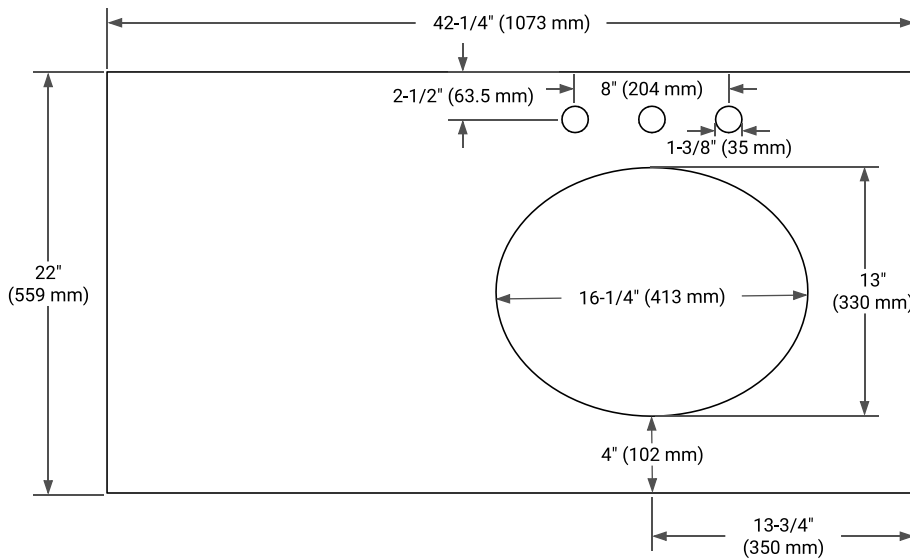

42" RIGHT OFFSET CABINET

BASE CABINET DIMENSIONS

42" W x 21.5" D x 34.5" H

FEATURES

- Solid wood frame & plywood panels
- Dovetail drawers and joints
- Soft closing doors & drawers

HARDWARE FINISHES*

Brushed Nickel Satin Brass Matte Black Polished Chrome

42" RIGHT OVAL SINK COUNTERTOP WITH 1.5 IN. THICKNESS

OVERALL DIMENSIONS

42.25" W x 22" D x 1.5" H

COUNTERTOP OPTIONS

Carrara White Quartz

FEATURES

- Solid countertop with mitered edges & seams
- Undermount white oval sink
- Pre-drilled for 8" widespread faucet

INCLUDED

- Countertop
- Matching Backsplash
- Oval Sink

COUNTERTOP PLAN VIEW

EDGE SIDE VIEW

THREE DIMENSIONAL COUNTERTOP VIEW