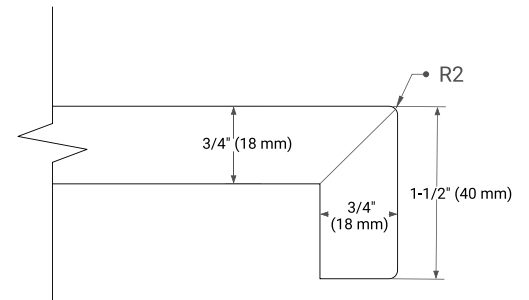

42" RIGHT OFFSET CABINET

BASE CABINET DIMENSIONS

42" W x 21.5" D x 34.5" H

FEATURES

- Solid wood frame & plywood panels
- Dovetail drawers and joints
- Soft closing doors & drawers

HARDWARE FINISHES*

Brushed Nickel Satin Brass Matte Black Polished Chrome

42" RIGHT OVAL SINK COUNTERTOP WITH 1.5 IN. THICKNESS

OVERALL DIMENSIONS

42.25" W x 22" D x 1.5" H

COUNTERTOP OPTIONS

Carrara White Quartz

FEATURES

- Solid countertop with mitered edges & seams
- Undermount white oval sink
- Pre-drilled for 8" widespread faucet

INCLUDED

- Countertop
- Matching Backsplash
- Oval Sink

COUNTERTOP PLAN VIEW

EDGE SIDE VIEW

THREE DIMENSIONAL COUNTERTOP VIEW