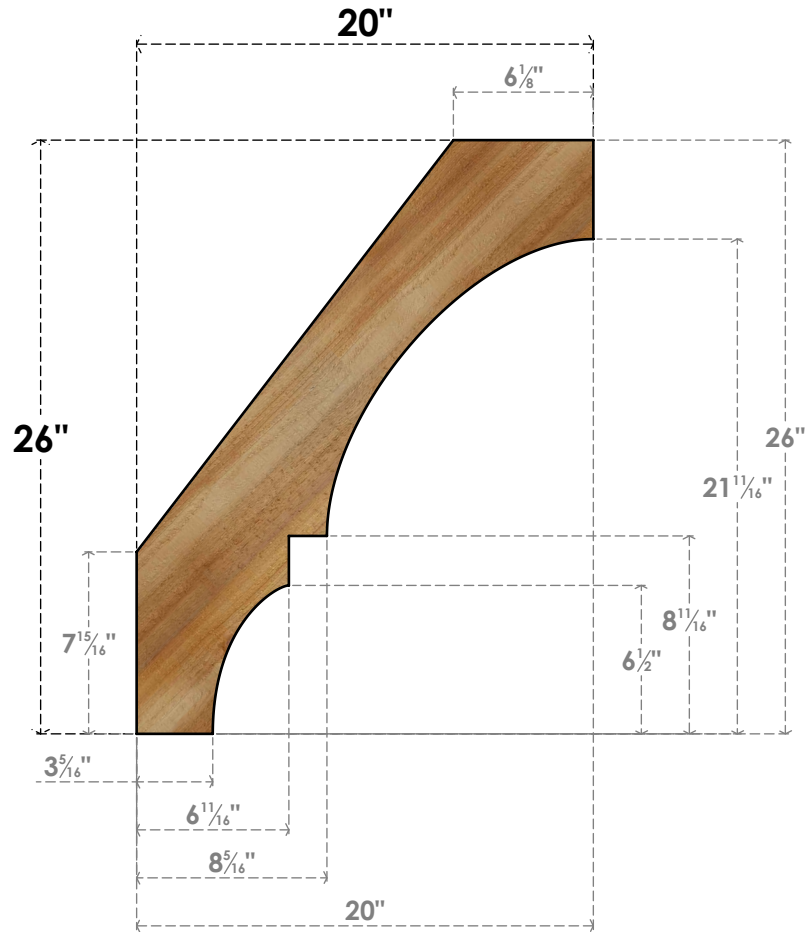

BRC06X20X26BOA00RWR

6"W X 20"D X 26"H BALBOA ROUGH SAWN BRACE, WESTERN RED CEDAR

SIDE

FRONT

EKENA MILLWORK
 2300 WEST MAIN ST.
 CLARKSVILLE, TX 75426
 TOLL FREE: 866-607-0453
 WWW.EKENAMILLWORK.COM

NOTES

1. INSTALLATION TO BE COMPLETED IN ACCORDANCE WITH MANUFACTURER'S SPECIFICATIONS.
2. DRAWING MAY NOT BE TO SCALE
3. THIS DRAWING IS INTENDED FOR DESIGN AND PLANNING PURPOSES ONLY.
4. ALL INFORMATION CONTAINED HEREIN WAS CURRENT AT THE TIME OF DEVELOPMENT BUT MUST BE REVIEWED AND APPROVED BY THE PRODUCT MANUFACTURER TO BE CONSIDERED ACCURATE.
5. PRODUCTS ARE NOT KILN DRIED. THIS ITEM IS UNIQUE AND WILL CONTAIN THE NATURAL VARIATIONS THAT THE WOOD SPECIES OFFERS. THIS MAY RESULT IN VARIATIONS UP TO 1/4"