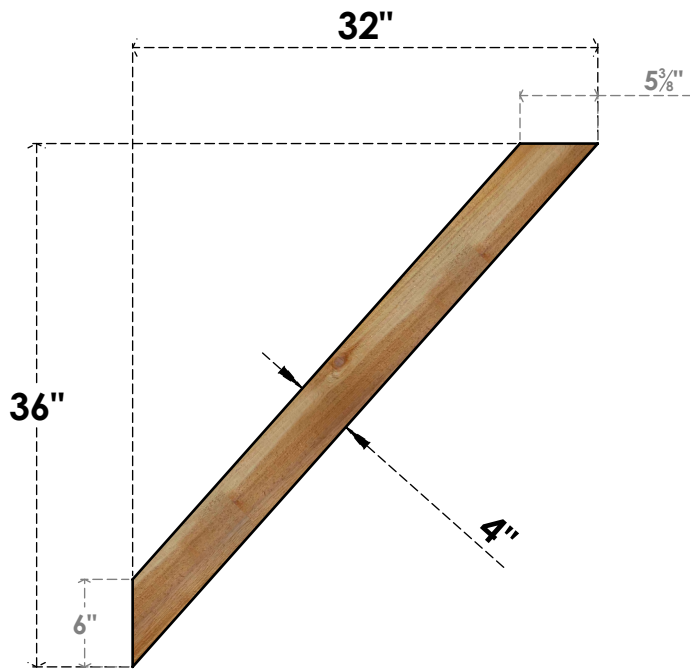

# BRC04X32X36TRA00RWR

4"W X 32"D X 36"H TRADITIONAL ROUGH SAWN BRACE, WESTERN RED CEDAR

**SIDE**

**FRONT**

EKENA MILLWORK  
 2300 WEST MAIN ST.  
 CLARKSVILLE, TX 75426  
 TOLL FREE: 866-607-0453  
 WWW.EKENAMILLWORK.COM