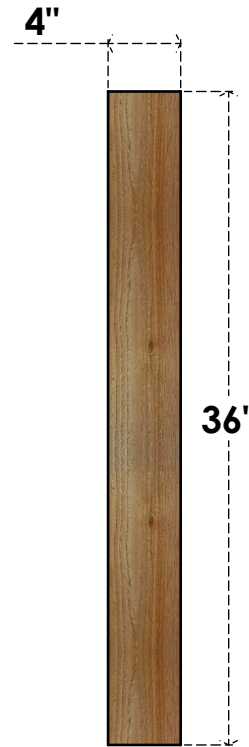

# BRC04X32X36TRA00RWR

4"W X 32"D X 36"H TRADITIONAL ROUGH SAWN BRACE, WESTERN RED CEDAR

**SIDE**

**FRONT**

EKENA MILLWORK  
 2300 WEST MAIN ST.  
 CLARKSVILLE, TX 75426  
 TOLL FREE: 866-607-0453  
 WWW.EKENAMILLWORK.COM

**NOTES**

1. INSTALLATION TO BE COMPLETED IN ACCORDANCE WITH MANUFACTURER'S SPECIFICATIONS.
2. DRAWING MAY NOT BE TO SCALE
3. THIS DRAWING IS INTENDED FOR DESIGN AND PLANNING PURPOSES ONLY.
4. ALL INFORMATION CONTAINED HEREIN WAS CURRENT AT THE TIME OF DEVELOPMENT BUT MUST BE REVIEWED AND APPROVED BY THE PRODUCT MANUFACTURER TO BE CONSIDERED ACCURATE.
5. PRODUCTS ARE NOT KILN DRIED. THIS ITEM IS UNIQUE AND WILL CONTAIN THE NATURAL VARIATIONS THAT THE WOOD SPECIES OFFERS. THIS MAY RESULT IN VARIATIONS UP TO 1/4"