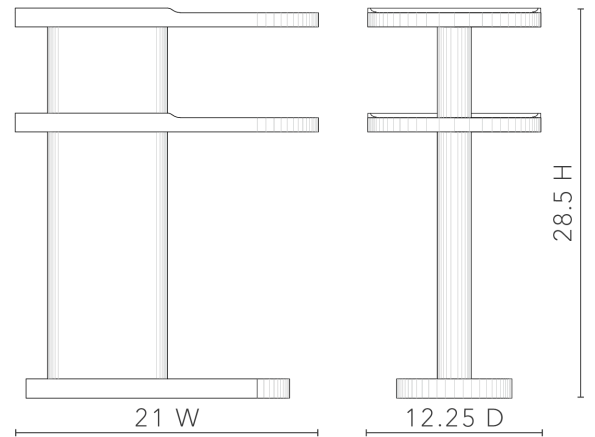

Casey Side Table, Arabica Burl

CSY-100-48

- 21W x 12.25D x 28.5H
- Clear Lacquered Stained Burl Mappa Wood and Veneers

Azure
Burl

Arabica
Burl

VILLA & HOUSE