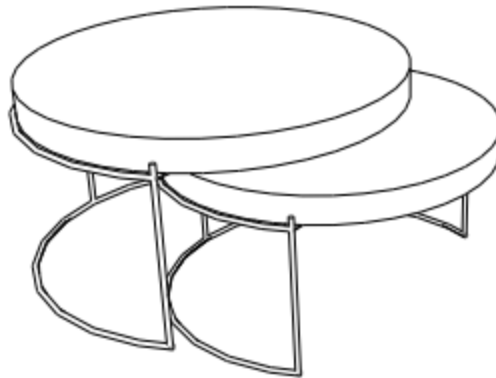

ICC016

ASSEMBLING INSTRUCTION

Volterra | ROUND
CIRCULAR STEEL FEET
TOP CONCRETE

DIAM 90X45
DIAM 65X35cm

component

ASSEMBLING