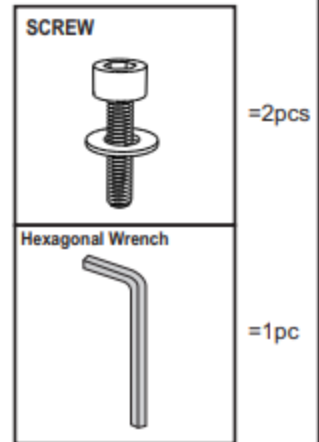

ICC016

ASSEMBLING INSTRUCTION

Volterra | ROUND
CIRCULAR STEEL FEET
TOP CONCRETE

DIAM 90X45
DIAM 65X35cm

component

ASSEMBLING