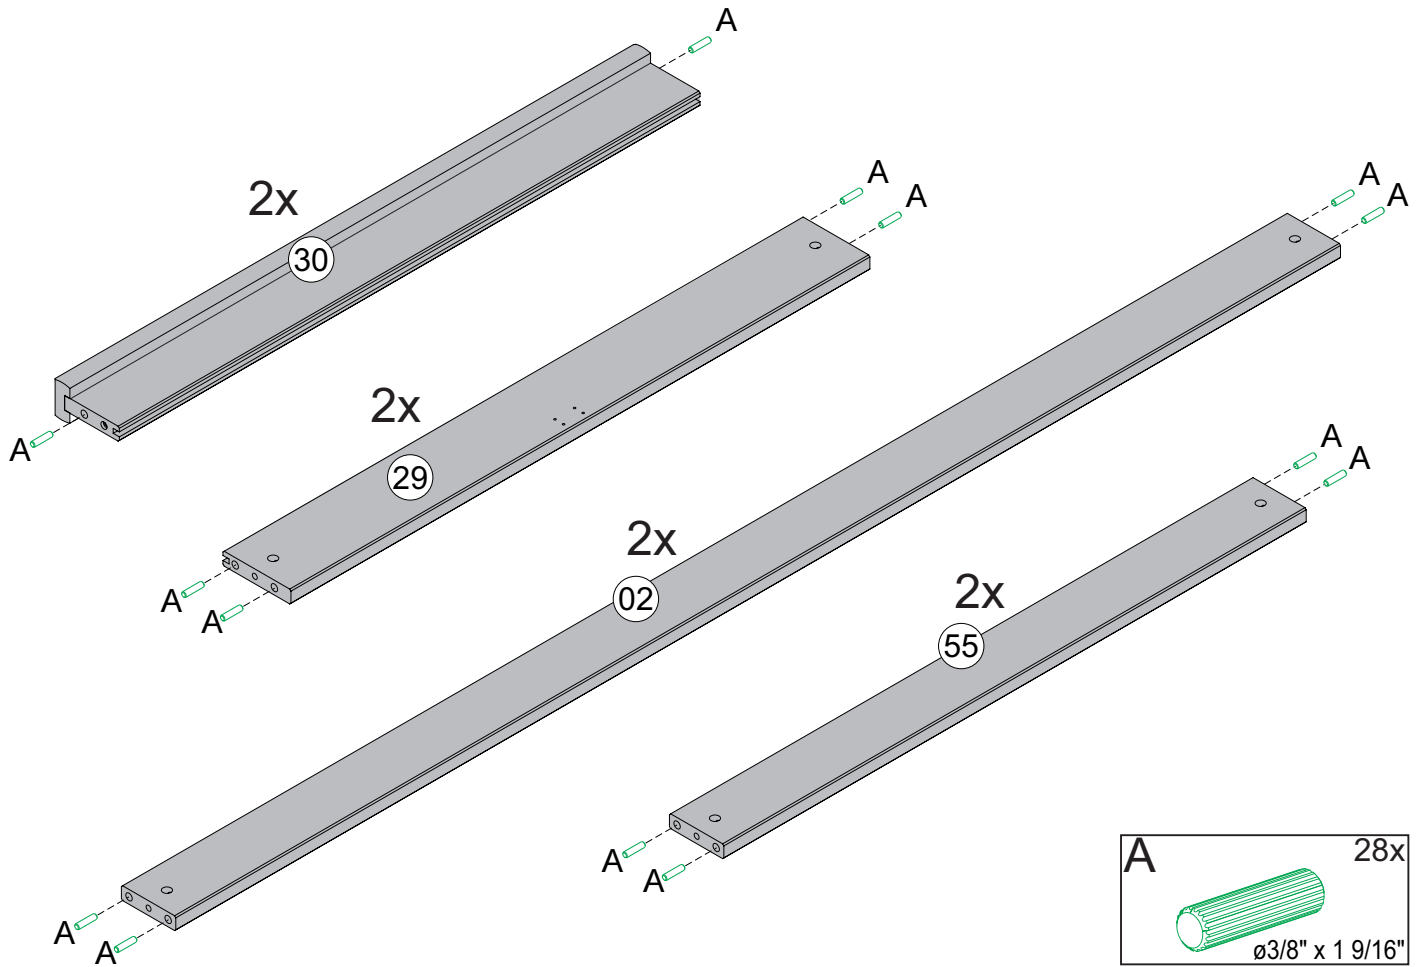

Day Bed With Front Guard Rail Twin Size - Panel - With Drawers

Assembly
02 people

Time
1:30 hours approximately

Tools
philips key, rubber hammer

Volume quantity
01 boxes

Parts list for assembly. Please confirm all parts available before assembly

Hardware list for assembly.
Please confirm all hardware available before assembly

				SPARE	
A		$\varnothing 3/8" \times 1' 9/16"$	44x	+	02x
B		$\varnothing 1/4" \times 4' 1/4"$	16x	+	01x
D		$\varnothing 5/16"$	02x	+	01x
E		$\varnothing 3/8"$	08x	+	01x
F			01x	+	01x
G		$\varnothing 1/4" \times 3' 7/8"$	04x		
I		$\varnothing 1/8" \times 1' 3/8"$	61x	+	04x
J			02x		
M		$\varnothing 1/8" \times 3/4"$	40x	+	03x
T		$1' 5/16"$	08x		
AA		$\varnothing 1/4" \times 7/16"$	16x	+	02x
BH		$2' 3/4"$	02x		

Step - 01

Step - 02

Step - 03

Step - 04

<p>B 02x</p>  <p>Ø1/4" x 4 1/4"</p>	<p>F 01x</p> 	<p>G 02x</p>  <p>Ø1/4" x 3' 7/8"</p>
<p>J 02x</p> 	<p>M 08x</p>  <p>Ø1/8" x 3/4"</p>	<p>AA 02x</p>  <p>Ø1/4" x 7/16"</p>

Step - 13

Step - 14

M		16x ø1/8" x 3/4"	T		08x 1' 5/16"
----------	--	---------------------	----------	--	-----------------

Step - 15

E		08x ø3/8"	D		02x ø5/16"
			I		03x ø1/8" x 1' 3/8"