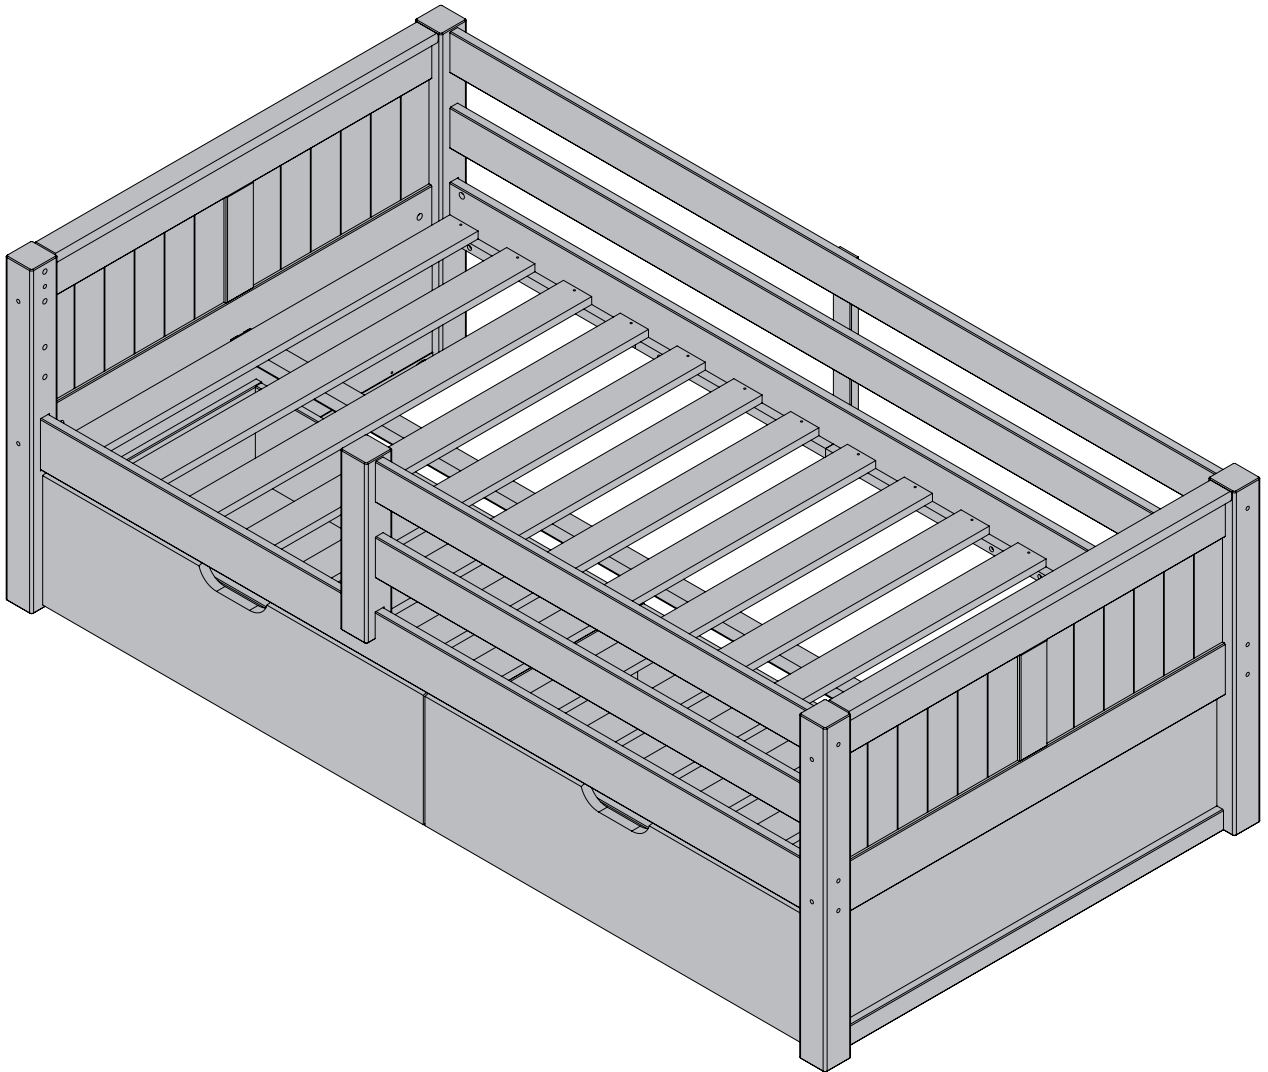

Day Bed With Front Guard Rail Twin Size - Panel - With Drawers

Assembly
02 people

Time
1:30 hours approximately

Tools
philips key, rubber hammer

Volume quantity
01 boxes

Parts list for assembly. Please confirm all parts available before assembly