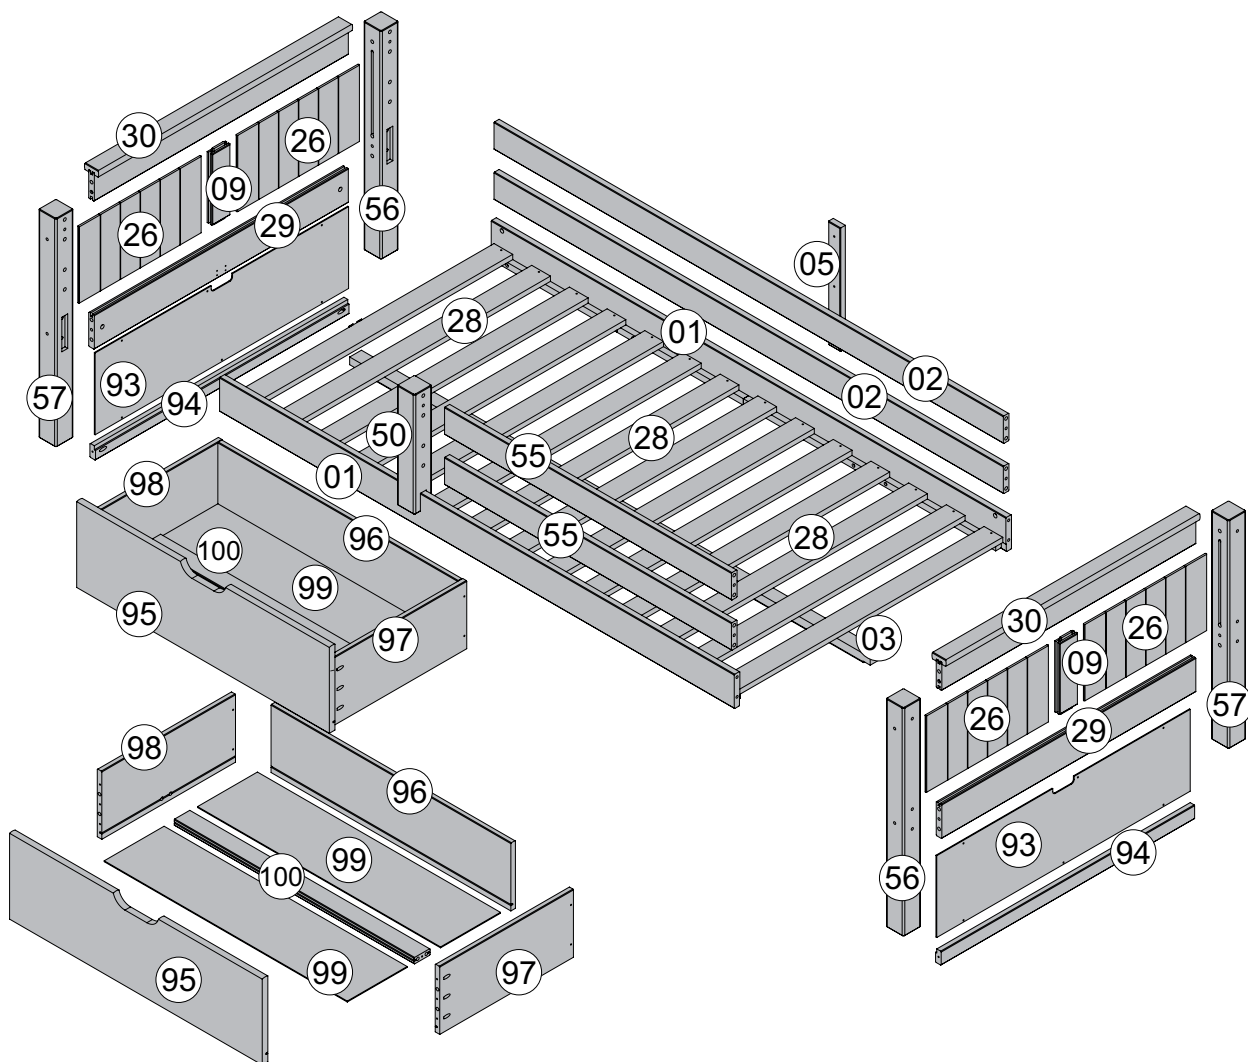

Day Bed With Front Guard Rail Twin Size - Panel - With Drawers

Assembly
02 people

Time
1:30 hours approximately

Tools
philips key, rubber hammer

Volume quantity
01 boxes

Parts list for assembly. Please confirm all parts available before assembly

Hardware list for assembly.
Please confirm all hardware available before assembly

				SPARE	
A		$\varnothing 3/8" \times 1' 9/16"$	44x	+	02x
B		$\varnothing 1/4" \times 4' 1/4"$	16x	+	01x
D		$\varnothing 5/16"$	02x	+	01x
E		$\varnothing 3/8"$	08x	+	01x
F			01x	+	01x
G		$\varnothing 1/4" \times 3' 7/8"$	04x		
I		$\varnothing 1/8" \times 1' 3/8"$	61x	+	04x
J			02x		
M		$\varnothing 1/8" \times 3/4"$	40x	+	03x
T		$1' 5/16"$	08x		
AA		$\varnothing 1/4" \times 7/16"$	16x	+	02x
BH		$2' 3/4"$	02x		

Step - 01

Step - 02

Step - 03

Step - 04

<p>B 02x</p>  <p>Ø1/4" x 4 1/4"</p>	<p>F 01x</p> 	<p>G 02x</p>  <p>Ø1/4" x 3' 7/8"</p>
<p>J 02x</p> 	<p>M 08x</p>  <p>Ø1/8" x 3/4"</p>	<p>AA 02x</p>  <p>Ø1/4" x 7/16"</p>

Step - 13

Step - 14

M		16x ø1/8" x 3/4"	T		08x 1' 5/16"
----------	--	---------------------	----------	--	-----------------

Step - 15

E		08x ø3/8"	D		02x ø5/16"
			I		03x ø1/8" x 1' 3/8"