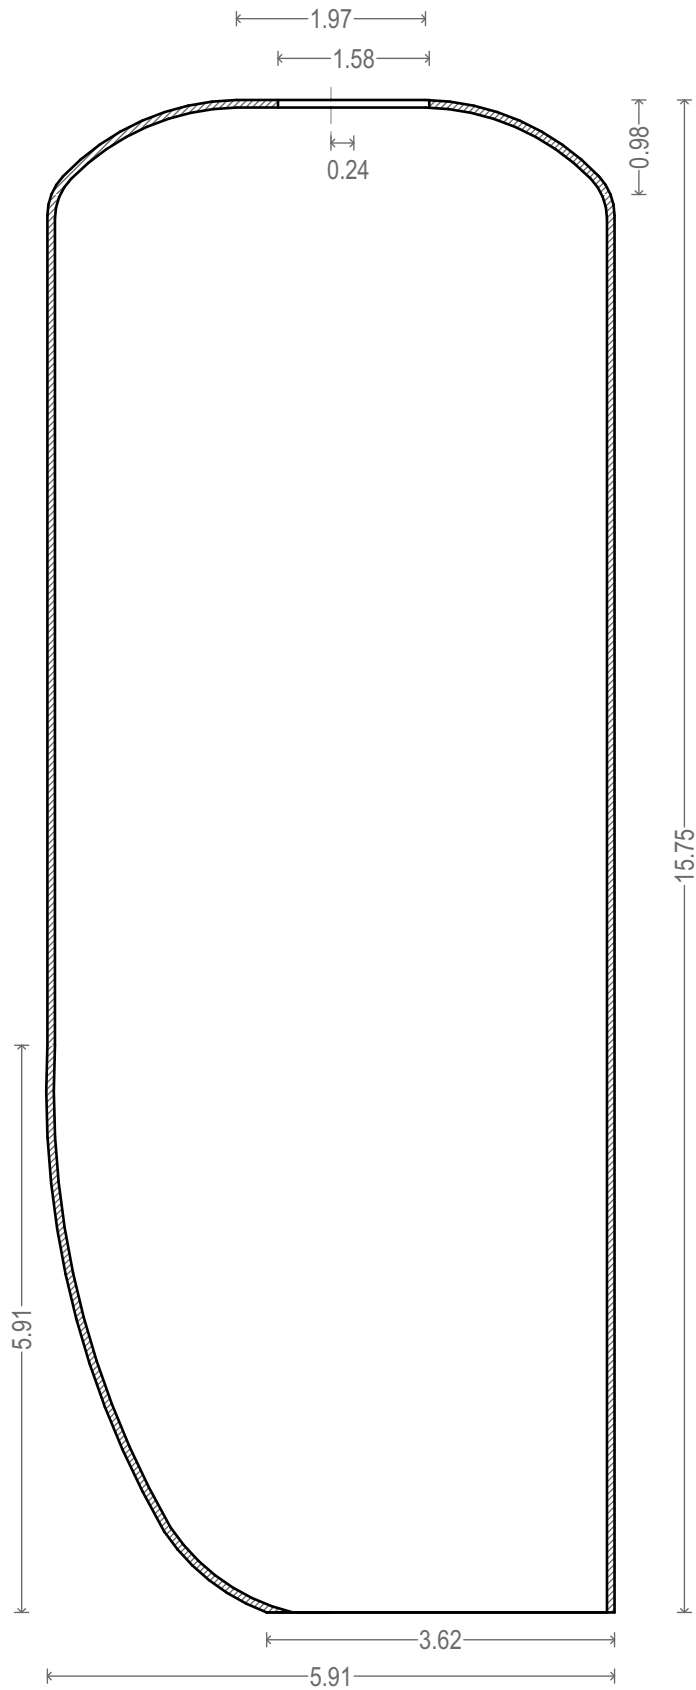

Wall thickness 0.06 inches / 16 gauge

Front view

LUMINOSA
HAND MADE

Series: Alquimia

Model: Pipa large

Code: ALQ-PIP-GRA

Scale 1:2

Measurements: inches

www.studioluminosa.com

Wall thickness 0.06 inches / 16 gauge

Side view

LUMINOSA
HAND MADE

Series: Alquimia

Model: Pipa large

Code: ALQ-PIP-GRA

Scale 1:2

Measurements: inches

www.studioluminosa.com