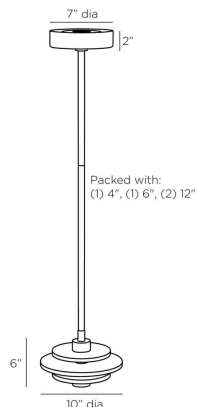

# ARTERIO RS

## BEVINS PENDANT

DPC10  
H: 12 IN, Dia: 10.00 IN  
English Bronze

The simple forms of Elementalism provoked the design of the Bevins. Stacked rings of white alabaster are pierced by the support of an English bronze finished iron pipe. Integrated LED provides a rich glow through each ring of alabaster. Damp-rated, although limited covered outdoor conditions may affect finish. Finish will vary.

### DIMENSIONS

Canopy	H: 2 IN, Dia: 7.00 IN
Pendant	H: 6 IN, Dia: 10.00 IN
Minimum Hanging	H: 12 IN
Max Hanging Height	42 in

### REPLACEMENT PARTS

Replacement Part 1	PIPE-240
Replacement Part 1 Dim	(1) 4", (1) 6", (1) 12"