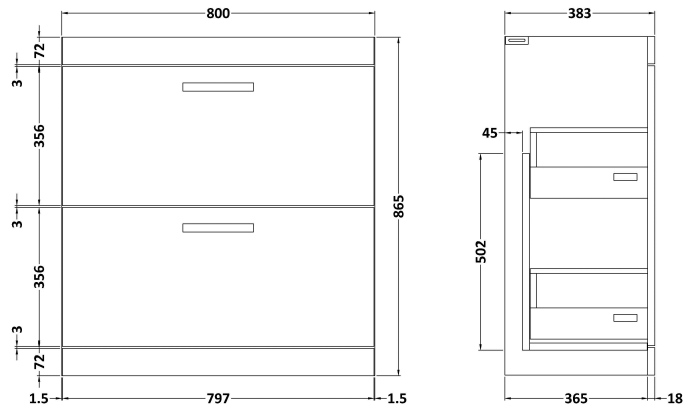

CUSTOMER DATA SHEET

DESCRIPTION: 800 Fs 2-Drawer Vanity With Basin A

CUSTOMER DATA SHEET - FURNITURE

DESCRIPTION: 800 Floor Standing 2-Drawer Basin Unit

PRODUCT DIMENSIONS

Height (mm)	Width (mm)	Depth (mm)	Nett Wgt Kg
865	800	383	38

PACKAGING DIMENSIONS

Height (mm)	Width (mm)	Depth (mm)	Gross Wgt Kg
885	820	405	38

PACKAGING DATA

Box Colour	Brown Cardboard Box		
Box Qty	1	Label Colour	White Label
Label Size	100 x 50	Label Qty	2

OUTER BOX DIMENSIONS (If Applicable)

CUSTOMER DATA SHEET - CERAMICS

DESCRIPTION: 800 Mid Edged Basin 1 Th

PRODUCT DIMENSIONS

Height (mm)	Width (mm)	Depth (mm)	Nett Wgt Kg
180	810	390	15

PACKAGING DIMENSIONS

Height (mm)	Width (mm)	Depth (mm)	Gross Wgt Kg
210	410	830	15

PACKAGING DATA

Box Colour	Brown Cardboard Box		
Box Qty	1	Label Colour	White Label
Label Size	100 x 50	Label Qty	2

OUTER BOX DIMENSIONS (If Applicable)

Height (mm)	Width (mm)	Depth (mm)	Gross Wgt Kg

PRODUCT DETAILS