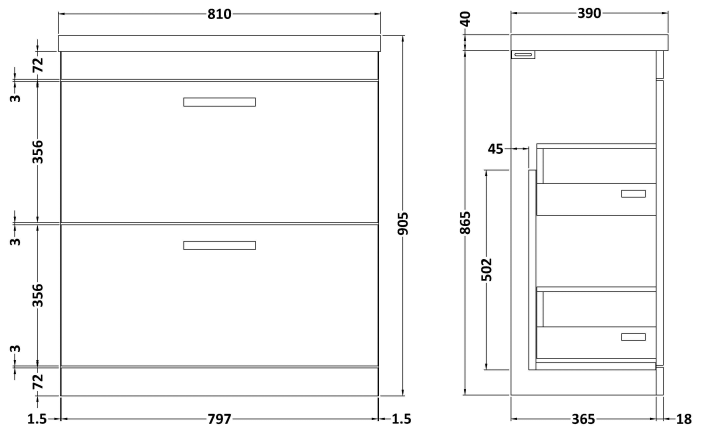

CUSTOMER DATA SHEET

DESCRIPTION: 800 Fs 2-Drawer Vanity With Basin A

CUSTOMER DATA SHEET - FURNITURE

DESCRIPTION: 800 Floor Standing 2-Drawer Basin Unit

PRODUCT DIMENSIONS

Height (mm)	Width (mm)	Depth (mm)	Nett Wgt Kg
865	800	383	38

PACKAGING DIMENSIONS

Height (mm)	Width (mm)	Depth (mm)	Gross Wgt Kg
885	820	405	38

PACKAGING DATA

Box Colour	Brown Cardboard Box		
Box Qty	1	Label Colour	White Label
Label Size	100 x 50	Label Qty	2

OUTER BOX DIMENSIONS (If Applicable)

CUSTOMER DATA SHEET - CERAMICS

DESCRIPTION: 800 Mid Edged Basin 1 Th

PRODUCT DIMENSIONS

Height (mm)	Width (mm)	Depth (mm)	Nett Wgt Kg
180	810	390	15

PACKAGING DIMENSIONS

Height (mm)	Width (mm)	Depth (mm)	Gross Wgt Kg
210	410	830	15

PACKAGING DATA

Box Colour	Brown Cardboard Box		
Box Qty	1	Label Colour	White Label
Label Size	100 x 50	Label Qty	2

OUTER BOX DIMENSIONS (If Applicable)

Height (mm)	Width (mm)	Depth (mm)	Gross Wgt Kg

PRODUCT DETAILS