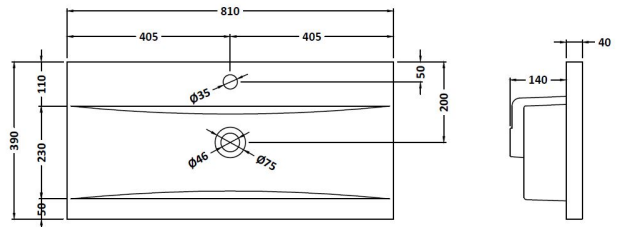

CUSTOMER DATA SHEET

DESCRIPTION: 800 Fs 2-Drawer Vanity With Basin A

CUSTOMER DATA SHEET - FURNITURE

DESCRIPTION: 800 Floor Standing 2-Drawer Basin Unit

PRODUCT DIMENSIONS

Height (mm)	Width (mm)	Depth (mm)	Nett Wgt Kg
865	800	383	38

PACKAGING DIMENSIONS

Height (mm)	Width (mm)	Depth (mm)	Gross Wgt Kg
885	820	405	38

PACKAGING DATA

Box Colour	Brown Cardboard Box		
Box Qty	1	Label Colour	White Label
Label Size	100 x 50	Label Qty	2

OUTER BOX DIMENSIONS (If Applicable)

Height (mm)	Width (mm)	Depth (mm)	Gross Wgt Kg

PRODUCT DETAILS

Country of Origin	United Kingdom			
Fitting Instruction	No			
Constr' Method	Cam & Wood Dowel			
Cabinet Finish	MFC Textured Woodgrain			
Cab Thickness (mm)	18			
Drawer Included	Yes			
No of Shelves	0			
Hinge Inc'	Not Applicable			
Fixings Inc'	Yes			
Handle Inc'	Yes, Supplied			
Handle Type	Strap			
Certification	FSC	Yes	CE	N/A
Colour	Driftwood			
Constr' Type	Rigid			
Fascia Finish	MFC Textured Woodgrain			
Fas Thickness (mm)	18			
Drawer Type	80mm High Metal S/C Inc Galler			
Hinge Type	Not Applicable			
Adjustable Legs	No, Not Required			
Handle Style	Contemporary			
Waste Shroud	Yes			

CUSTOMER DATA SHEET - CERAMICS

DESCRIPTION: 800 Mid Edged Basin 1 Th

PRODUCT DIMENSIONS

Height (mm)	Width (mm)	Depth (mm)	Nett Wgt Kg
180	810	390	15

PACKAGING DIMENSIONS

Height (mm)	Width (mm)	Depth (mm)	Gross Wgt Kg
210	410	830	15