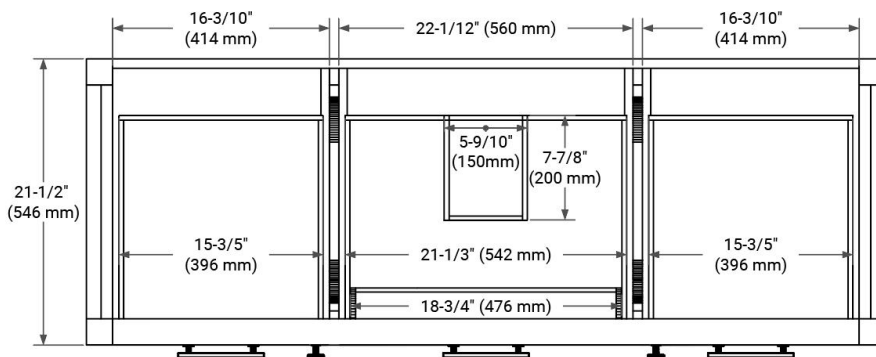

60" SINGLE SINK BASE CABINET

BASE CABINET DIMENSIONS

60" W x 21.5" D x 34.5" H

FEATURES

- Solid Oak wood and Plywood veneers
- Soft-close system
- Dovetail construction
- 45 degrees fall-out drawer
- Natural rattan-decorated doors

AVAILABLE COLORS

Oak

HARDWARE FINISHES

Matte Black

PLAN VIEW