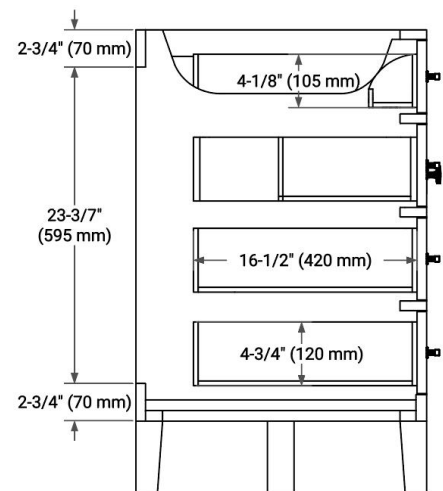

## BASE CABINET DIMENSIONS

60" W x 21.5" D x 34.5" H

# 60" SINGLE OVAL SINK COUNTERTOP WITH 1.5 IN. THICKNESS

## OVERALL DIMENSIONS

60.25" W x 22" D x 1.5" H