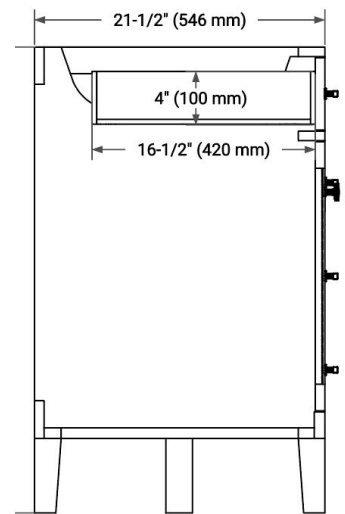

SIDE VIEW

PLAN VIEW