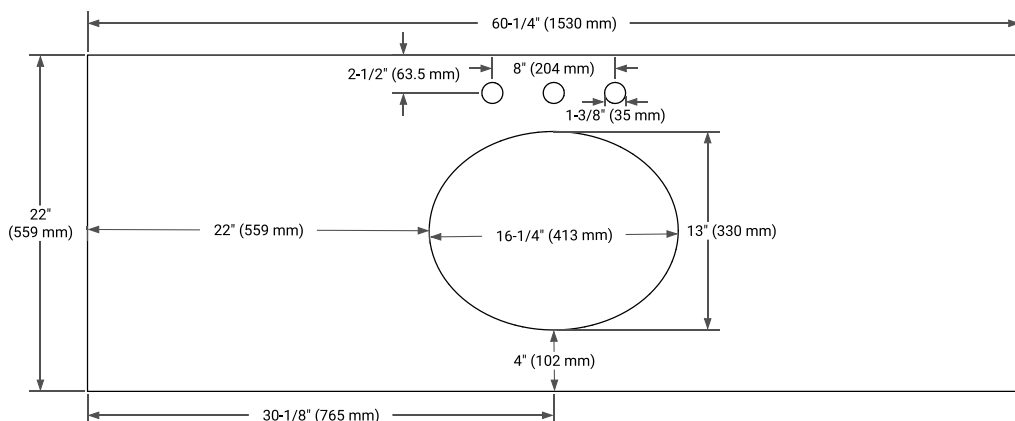

60" SINGLE OVAL SINK COUNTERTOP WITH 1.5 IN. THICKNESS

OVERALL DIMENSIONS

60.25" W x 22" D x 1.5" H

COUNTERTOP OPTIONS

FEATURES

- Solid countertop with mitered edges & seams
- Undermount white oval sink
- Pre-drilled for 8" widespread faucet

INCLUDED

- Countertop
- Matching Backsplash
- Oval Sink

COUNTERTOP PLAN VIEW