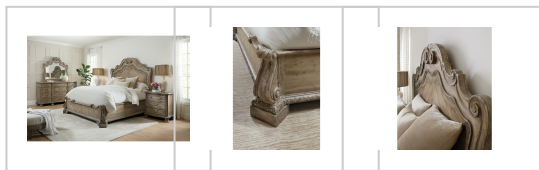

Bed Size: California King

Finish: Medium Wood

Brand: Hooker Furniture

Product Description: A chevron veneer pattern inspired by a French antique gives a striking appearance to the Castella California King panel bed. Adding to the drama is the elaborately carved headboard, adorned with a grand interpretation of the recurring scroll motif. The final exquisite touch to this focal point piece is the rustic yet refined sun-bathed Antique Slate finish with a beautiful patina over Quartered Walnut, Maple and Ash Veneers. The mix of veneers creates character through variations of color tones in the wood, knots and striate. Includes headboard, footboard and rails.

Status: New

Finish: Antique Slate: a mid-tone brown finish with a beautiful patina. Distressing includes sandblasting, drawknife, wormholes and stags.

HOOKER[®]
— FURNITURE —

Hooker Furniture Bedroom Castella California King Panel Bed

Style: Traditional

Bed Size: California King

Finish: Medium Wood

Brand: Hooker Furniture

Product Description: A chevron veneer pattern inspired by a French antique gives a striking appearance to the Castella California King panel bed. Adding to the drama is the elaborately carved headboard, adorned with a grand interpretation of the recurring scroll motif. The final exquisite touch to this focal point piece is the rustic yet refined sun-bathed Antique Slate finish with a beautiful patina over Quartered Walnut, Maple and Ash Veneers. The mix of veneers creates character through variations of color tones in the wood, knots and striate. Includes headboard, footboard and rails.