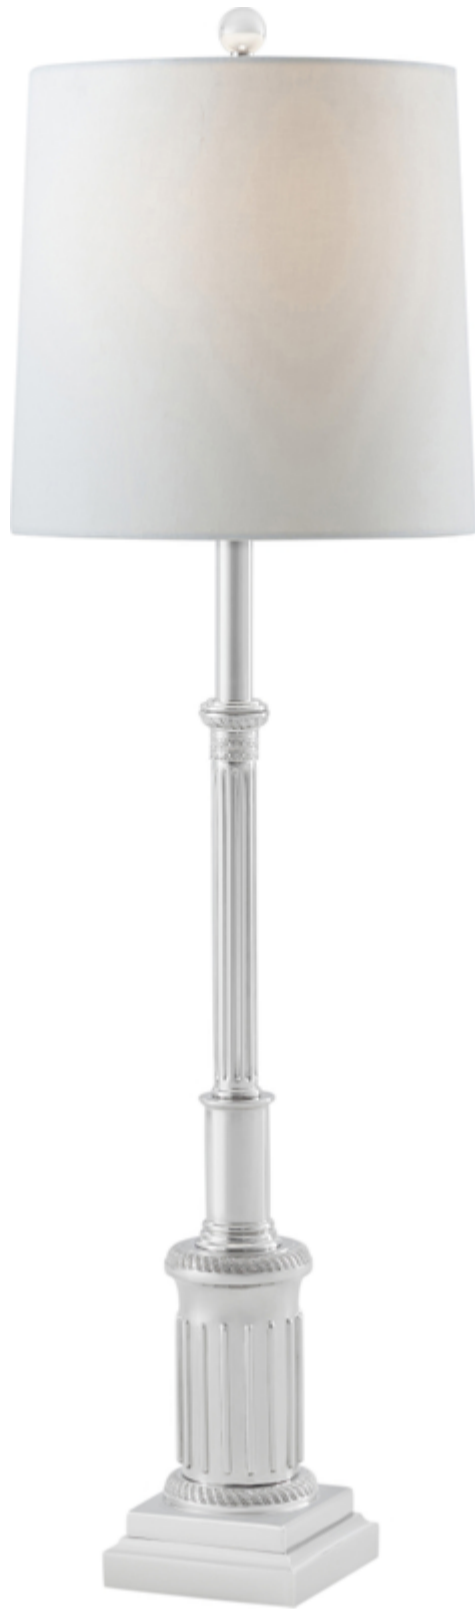

THEODORE ALEXANDER

Ashleigh Buffet Lamp

TA20032.C383

Ashleigh Buffet Lamp in Nickel Plated Brass with Round Linen Shade

W 12 x D 12 x H 41½ inches

Material(s): Brass

Collection: TA Illuminations

Style: Transitional / Formal Transitional

Type: Lighting / Table Lighting