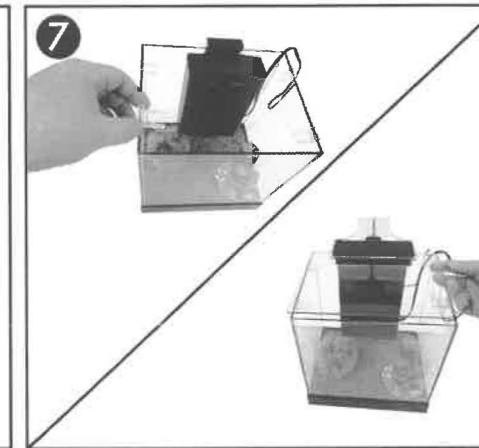

PARTS LIST

QTY	Description
1	Tank
1	Lid
1	Filter
1	Filter Sponge
2	Filter cartridge
1	LED Light
1	Light Holder
1	Power Supply
4	Lid Clips

To avoid the possibility of the appliance plug getting wet, position the aquarium and all electric components in such a way as to allow for a "drip loop" as shown here. A drip loop should be employed for all electrical components used with the aquarium. If the plug becomes wet, do not unplug it. Disconnect the fuse or circuit breaker prior to unplugging.

- 1) Rinse your tank, filter and filter media in cool water. Do not use soap or any sort of cleaning agents.
- 2) Attach light holder to filter. Attach filter to back wall of aquarium. Apply light pressure on filter case to affix suction cups.
- 3) Add gravel or substrate to your aquarium (optional).
- 4) Decorate the aquarium to your liking.
- 5) Add water to the aquarium. Add a water conditioner if you intend on adding fish to your tank immediately. Otherwise, let your tank cycle for a full 24 hours prior to adding fish.
- 6) Attach light to light holder.
- 7) Attach lid clips to sides of aquarium and place lid on top of aquarium. TIP: Notched side of lid should face front of aquarium for easy feeding and lid removal.
- 8) Connect light plug to light power supply. Plug power supply for light and power supply for filter into outlet.