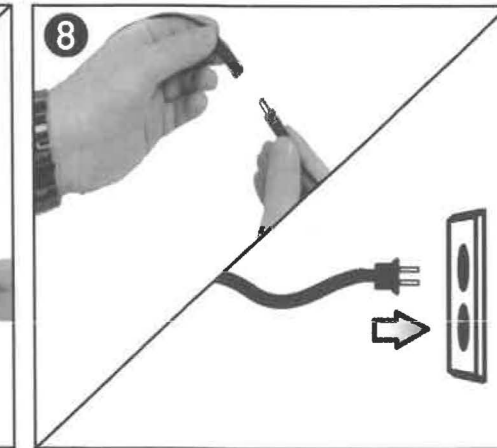

PARTS LIST

QTY	Description
1	Tank
1	Lid
1	Filter
1	Filter Sponge
2	Filter cartridge
1	LED Light
1	Light Holder
1	Power Supply
4	Lid Clips

To avoid the possibility of the appliance plug getting wet, position the aquarium and all electric components in such a way as to allow for a "drip loop" as shown here. A drip loop should be employed for all electrical components used with the aquarium. If the plug becomes wet, do not unplug it. Disconnect the fuse or circuit breaker prior to unplugging.

- 1) Rinse your tank, filter and filter media in cool water. Do not use soap or any sort of cleaning agents.
- 2) Attach light holder to filter. Attach filter to back wall of aquarium. Apply light pressure on filter case to affix suction cups.
- 3) Add gravel or substrate to your aquarium (optional).
- 4) Decorate the aquarium to your liking.
- 5) Add water to the aquarium. Add a water conditioner if you intend on adding fish to your tank immediately. Otherwise, let your tank cycle for a full 24 hours prior to adding fish.
- 6) Attach light to light holder.
- 7) Attach lid clips to sides of aquarium and place lid on top of aquarium. TIP: Notched side of lid should face front of aquarium for easy feeding and lid removal.
- 8) Connect light plug to light power supply. Plug power supply for light and power supply for filter into outlet.