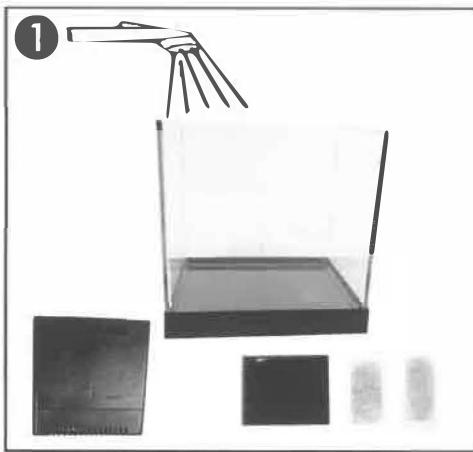

PARTS LIST

QTY	Description
1	Tank
1	Lid
1	Filter
1	Filter Sponge
2	Filter cartridge
1	LED Light
1	Light Holder
1	Power Supply
4	Lid Clips

To avoid the possibility of the appliance plug getting wet, position the aquarium and all electric components in such a way as to allow for a "drip loop" as shown here. A drip loop should be employed for all electrical components used with the aquarium. If the plug becomes wet, do not unplug it. Disconnect the fuse or circuit breaker prior to unplugging.

- 1) Rinse your tank, filter and filter media in cool water. Do not use soap or any sort of cleaning agents.
- 2) Attach light holder to filter. Attach filter to back wall of aquarium. Apply light pressure on filter case to affix suction cups.
- 3) Add gravel or substrate to your aquarium (optional).
- 4) Decorate the aquarium to your liking.
- 5) Add water to the aquarium. Add a water conditioner if you intend on adding fish to your tank immediately. Otherwise, let your tank cycle for a full 24 hours prior to adding fish.
- 6) Attach light to light holder.
- 7) Attach lid clips to sides of aquarium and place lid on top of aquarium. TIP: Notched side of lid should face front of aquarium for easy feeding and lid removal.
- 8) Connect light plug to light power supply. Plug power supply for light and power supply for filter into outlet.