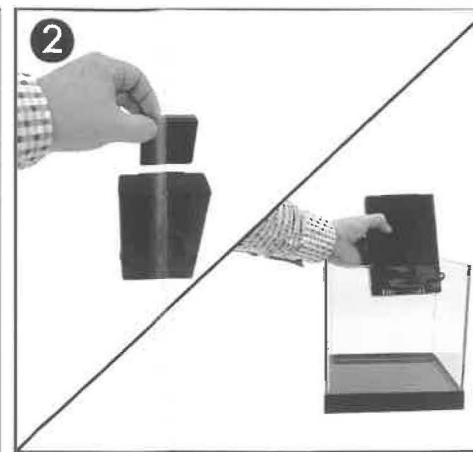

PARTS LIST

QTY	Description
1	Tank
1	Lid
1	Filter
1	Filter Sponge
2	Filter cartridge
1	LED Light
1	Light Holder
1	Power Supply
4	Lid Clips

To avoid the possibility of the appliance plug getting wet, position the aquarium and all electric components in such a way as to allow for a "drip loop" as shown here. A drip loop should be employed for all electrical components used with the aquarium. If the plug becomes wet, do not unplug it. Disconnect the fuse or circuit breaker prior to unplugging.

- 1) Rinse your tank, filter and filter media in cool water. Do not use soap or any sort of cleaning agents.
- 2) Attach light holder to filter. Attach filter to back wall of aquarium. Apply light pressure on filter case to affix suction cups.
- 3) Add gravel or substrate to your aquarium (optional).
- 4) Decorate the aquarium to your liking.
- 5) Add water to the aquarium. Add a water conditioner if you intend on adding fish to your tank immediately. Otherwise, let your tank cycle for a full 24 hours prior to adding fish.
- 6) Attach light to light holder.
- 7) Attach lid clips to sides of aquarium and place lid on top of aquarium. TIP: Notched side of lid should face front of aquarium for easy feeding and lid removal.
- 8) Connect light plug to light power supply. Plug power supply for light and power supply for filter into outlet.