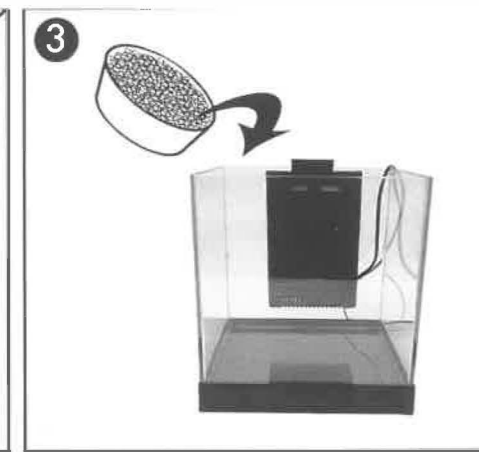

PARTS LIST

QTY	Description
1	Tank
1	Lid
1	Filter
1	Filter Sponge
2	Filter cartridge
1	LED Light
1	Light Holder
1	Power Supply
4	Lid Clips

To avoid the possibility of the appliance plug getting wet, position the aquarium and all electric components in such a way as to allow for a "drip loop" as shown here. A drip loop should be employed for all electrical components used with the aquarium. If the plug becomes wet, do not unplug it. Disconnect the fuse or circuit breaker prior to unplugging.

- 1) Rinse your tank, filter and filter media in cool water. Do not use soap or any sort of cleaning agents.
- 2) Attach light holder to filter. Attach filter to back wall of aquarium. Apply light pressure on filter case to affix suction cups.
- 3) Add gravel or substrate to your aquarium (optional).
- 4) Decorate the aquarium to your liking.
- 5) Add water to the aquarium. Add a water conditioner if you intend on adding fish to your tank immediately. Otherwise, let your tank cycle for a full 24 hours prior to adding fish.
- 6) Attach light to light holder.
- 7) Attach lid clips to sides of aquarium and place lid on top of aquarium. TIP: Notched side of lid should face front of aquarium for easy feeding and lid removal.
- 8) Connect light plug to light power supply. Plug power supply for light and power supply for filter into outlet.