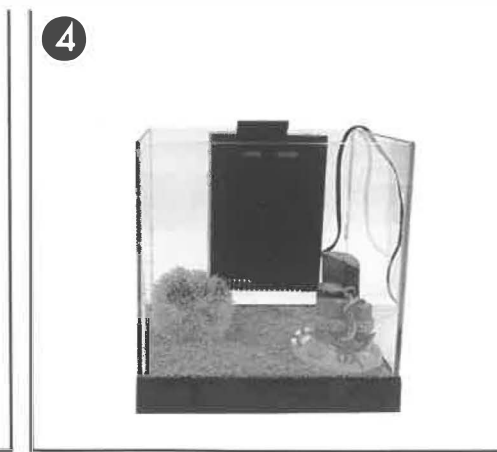

PARTS LIST

QTY	Description
1	Tank
1	Lid
1	Filter
1	Filter Sponge
2	Filter cartridge
1	LED Light
1	Light Holder
1	Power Supply
4	Lid Clips

To avoid the possibility of the appliance plug getting wet, position the aquarium and all electric components in such a way as to allow for a "drip loop" as shown here. A drip loop should be employed for all electrical components used with the aquarium. If the plug becomes wet, do not unplug it. Disconnect the fuse or circuit breaker prior to unplugging.

- 1) Rinse your tank, filter and filter media in cool water. Do not use soap or any sort of cleaning agents.
- 2) Attach light holder to filter. Attach filter to back wall of aquarium. Apply light pressure on filter case to affix suction cups.
- 3) Add gravel or substrate to your aquarium (optional).
- 4) Decorate the aquarium to your liking.
- 5) Add water to the aquarium. Add a water conditioner if you intend on adding fish to your tank immediately. Otherwise, let your tank cycle for a full 24 hours prior to adding fish.
- 6) Attach light to light holder.
- 7) Attach lid clips to sides of aquarium and place lid on top of aquarium. TIP: Notched side of lid should face front of aquarium for easy feeding and lid removal.
- 8) Connect light plug to light power supply. Plug power supply for light and power supply for filter into outlet.