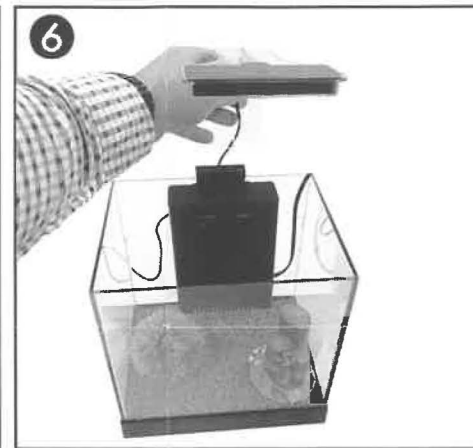

PARTS LIST

QTY	Description
1	Tank
1	Lid
1	Filter
1	Filter Sponge
2	Filter cartridge
1	LED Light
1	Light Holder
1	Power Supply
4	Lid Clips

To avoid the possibility of the appliance plug getting wet, position the aquarium and all electric components in such a way as to allow for a "drip loop" as shown here. A drip loop should be employed for all electrical components used with the aquarium. If the plug becomes wet, do not unplug it. Disconnect the fuse or circuit breaker prior to unplugging.

- 1) Rinse your tank, filter and filter media in cool water. Do not use soap or any sort of cleaning agents.
- 2) Attach light holder to filter. Attach filter to back wall of aquarium. Apply light pressure on filter case to affix suction cups.
- 3) Add gravel or substrate to your aquarium (optional).
- 4) Decorate the aquarium to your liking.
- 5) Add water to the aquarium. Add a water conditioner if you intend on adding fish to your tank immediately. Otherwise, let your tank cycle for a full 24 hours prior to adding fish.
- 6) Attach light to light holder.
- 7) Attach lid clips to sides of aquarium and place lid on top of aquarium. TIP: Notched side of lid should face front of aquarium for easy feeding and lid removal.
- 8) Connect light plug to light power supply. Plug power supply for light and power supply for filter into outlet.