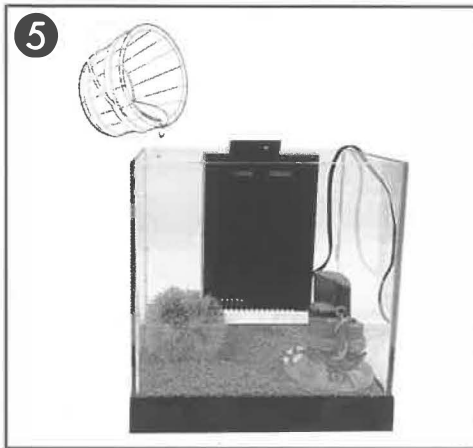

PARTS LIST

QTY	Description
1	Tank
1	Lid
1	Filter
1	Filter Sponge
2	Filter cartridge
1	LED Light
1	Light Holder
1	Power Supply
4	Lid Clips

To avoid the possibility of the appliance plug getting wet, position the aquarium and all electric components in such a way as to allow for a "drip loop" as shown here. A drip loop should be employed for all electrical components used with the aquarium. If the plug becomes wet, do not unplug it. Disconnect the fuse or circuit breaker prior to unplugging.

- 1) Rinse your tank, filter and filter media in cool water. Do not use soap or any sort of cleaning agents.
- 2) Attach light holder to filter. Attach filter to back wall of aquarium. Apply light pressure on filter case to affix suction cups.
- 3) Add gravel or substrate to your aquarium (optional).
- 4) Decorate the aquarium to your liking.
- 5) Add water to the aquarium. Add a water conditioner if you intend on adding fish to your tank immediately. Otherwise, let your tank cycle for a full 24 hours prior to adding fish.
- 6) Attach light to light holder.
- 7) Attach lid clips to sides of aquarium and place lid on top of aquarium. TIP: Notched side of lid should face front of aquarium for easy feeding and lid removal.
- 8) Connect light plug to light power supply. Plug power supply for light and power supply for filter into outlet.