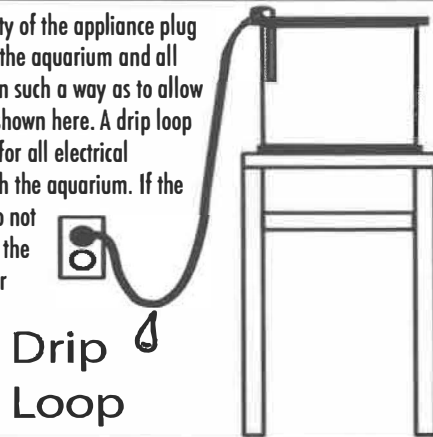

PARTS LIST

QTY	Description
1	Tank
1	Lid
1	Filter
1	Filter Sponge
2	Filter cartridge
1	LED Light
1	Light Holder
1	Power Supply
4	Lid Clips

To avoid the possibility of the appliance plug getting wet, position the aquarium and all electric components in such a way as to allow for a "drip loop" as shown here. A drip loop should be employed for all electrical components used with the aquarium. If the plug becomes wet, do not unplug it. Disconnect the fuse or circuit breaker prior to unplugging.

- 1) Rinse your tank, filter and filter media in cool water. Do not use soap or any sort of cleaning agents.
- 2) Attach light holder to filter. Attach filter to back wall of aquarium. Apply light pressure on filter case to affix suction cups.
- 3) Add gravel or substrate to your aquarium (optional).
- 4) Decorate the aquarium to your liking.
- 5) Add water to the aquarium. Add a water conditioner if you intend on adding fish to your tank immediately. Otherwise, let your tank cycle for a full 24 hours prior to adding fish.
- 6) Attach light to light holder.
- 7) Attach lid clips to sides of aquarium and place lid on top of aquarium. TIP: Notched side of lid should face front of aquarium for easy feeding and lid removal.
- 8) Connect light plug to light power supply. Plug power supply for light and power supply for filter into outlet.