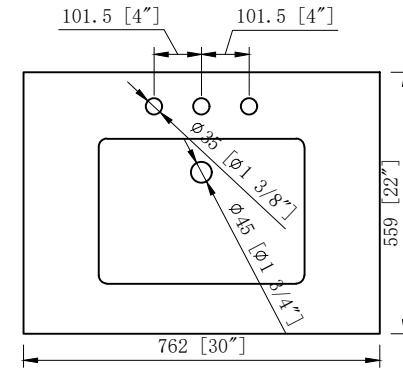

30" Bathroom Vanity

30 in. W x 22 in.D x 37 11/16 in.H
(76.2 cm x 55.9 cm x 95.8 cm)

Top View

Back View