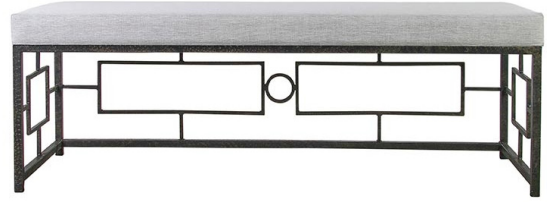

ELLAHOME

SKU#

BH02

Overall

60"w x 18"d x 20"h

Description

A beautiful bedroom bench offers an ideal area for sitting and preparing for the day. A soft cushion is provided for comfort while the wrought iron base is crafted into geometric shapes for visual appeal.

Materials

Wrought Iron/ Linen

Seat Height

20"

Finish Options

-  AB Antique Black
-  BB Bronzed Brass
-  DO Deep Ocean
-  DG Distressed Gray
-  FB Flat Black
-  GL Gold Leaf (+15%)
-  MB Metallic Bronze
-  MG Metallic Graphite
-  OW Oyster White
-  SL Silver Leaf (+15%)

Cushion Options

-  L4 A La Mode Ivory
-  L1 Beige Linen
-  L3 Charcoal Linen
-  L2 Dove Grey Linen
-  F1 Faux White Lamb Fur
-  C.O.M. COM Customer Own Materials (+20%)

London Bench

Floor Protection

Rubber Plugs