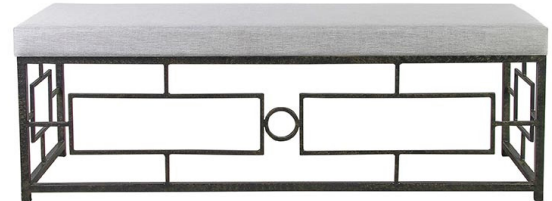

ELLAHOME

SKU#

BH02

Overall

60"w x 18"d x 20"h

Description

A beautiful bedroom bench offers an ideal area for sitting and preparing for the day. A soft cushion is provided for comfort while the wrought iron base is crafted into geometric shapes for visual appeal.

Materials

Wrought Iron/ Linen

Seat Height

20"

Finish Options

-  AB Antique Black
-  BB Bronzed Brass
-  DO Deep Ocean
-  DG Distressed Gray
-  FB Flat Black
-  GL Gold Leaf (+15%)
-  MB Metallic Bronze
-  MG Metallic Graphite
-  OW Oyster White
-  SL Silver Leaf (+15%)

Cushion Options

-  L4 A La Mode Ivory
-  L1 Beige Linen
-  L3 Charcoal Linen
-  L2 Dove Grey Linen
-  F1 Faux White Lamb Fur
-  C.O.M. COM Customer Own Materials (+20%)

London Bench

Floor Protection

Rubber Plugs