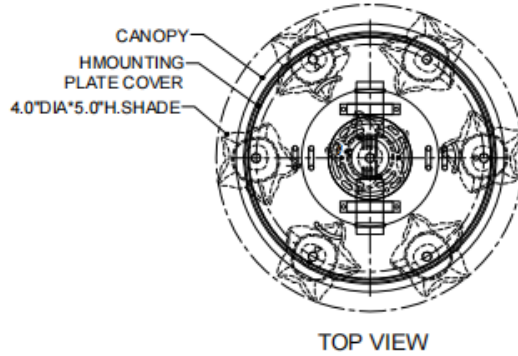

ITEM: 9000-1397

Overall Dimensions

Height: 17.5"

Diameter: 14.75"

CANOPY DETAIL