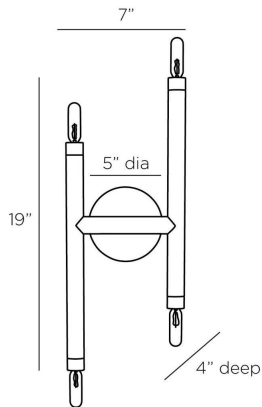

ARTERIO RS

BALLARD FLUSH MOUNT

DFI03

H: 19 IN, W: 7 IN, D: 4 IN,

Antique Brass

The staggered bars of our sleek Ballard add an industrial charm offset with a two-tone finish. Crafted of antique brass-plated iron with bronze accents, its intriguing form recalls the linear spacing between bricks. This clever tubular design can also be mounted as a sconce. Damp-rated, although limited covered outdoor conditions may affect finish.

APPEARANCE

Material	Iron
Finish	Antique Brass, Bronze
Top Coat/Sealant	Yes

DIMENSIONS

Canopy	H: 1 IN, Dia: 5.00 IN
--------	-----------------------

WIRING

Rating	Damp
Cord	10 FT, Clear/Silver, SPT-2
Socket	4, Type B - E12
Maximum Watt	40
Voltage	110-120 V

CERTIFICATIONS

Certifications	Mexico, United States, Canada
----------------	-------------------------------

COMPLIANCY

UL/ETL	Yes
RoHS	Yes

SHIPPING

Product Weight	4 lbs
Gross Weight 1	11 lbs
Shipping Box 1	H: 17 IN, L: 20 IN, W: 16 IN