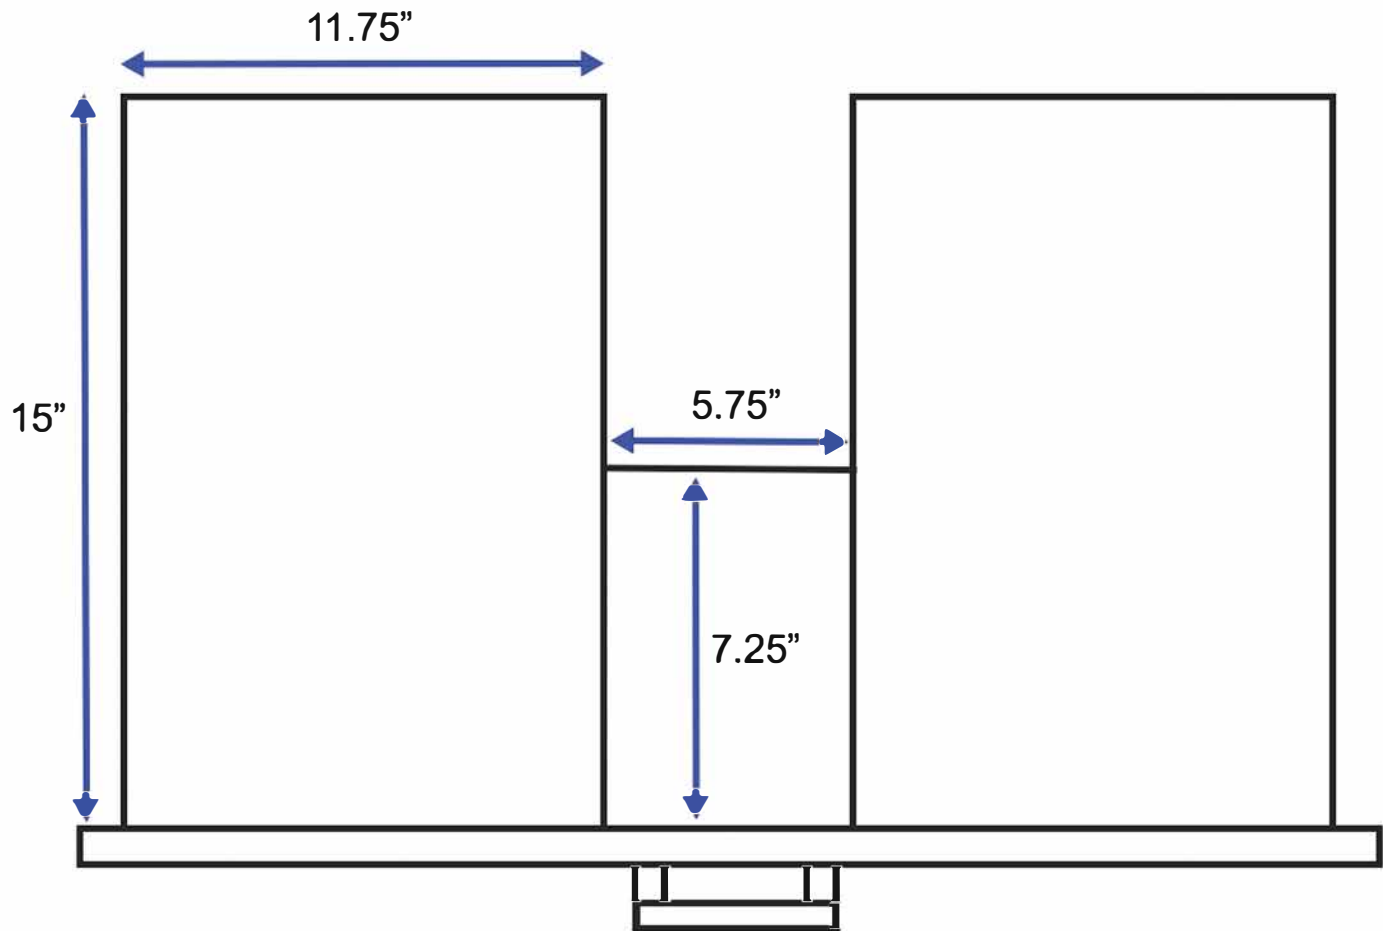

72-inch Double Vanity Middle Drawer - Bird's Eye View

All measurements are approximate and rounded to the nearest quarter inch.
Please allow for a slight margin of error.