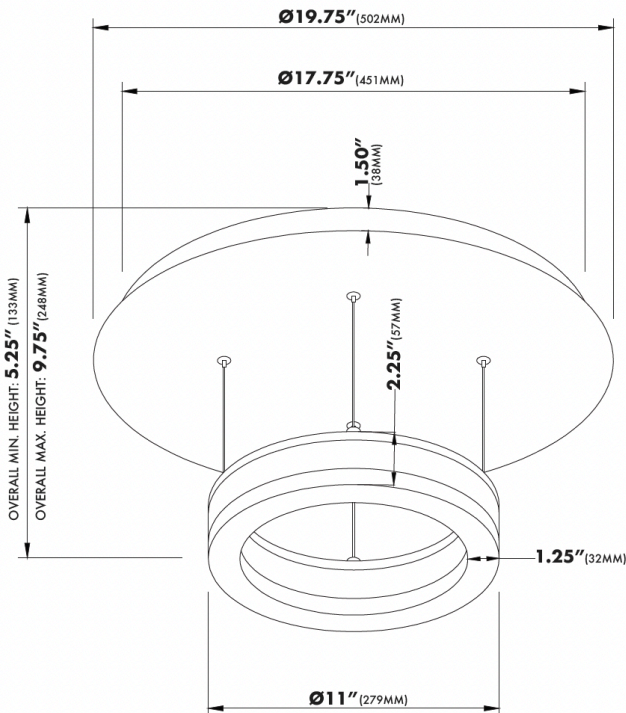

DIMENSIONS

TECHNOLOGIES

- **SMART KOLOR:** Kelvin color changing and dimming technology, operated by remote or via the Mi-Light 3.0 App (iOS & Android). Wi Fi connected driver.
- **OPTICS:** Prismatic lenses create a spread of even, full bodied light.
- **PEARL PURE:** Produces brilliant, full bodied white light with high color rendering so colors within the room are lit accurately and vibrantly.

Theoretical Lumens: XXX LM (subject to change)

Theoretical Wattage: XXX W (subject to change)

***Please note lumens and wattage are subject to change and will be determined post production of the first articles.

*Any custom modifications are subject to minimum order quantity. (M.O.Q.)

© VONN Lighting, 2025

VONN, LLC.

3323 NE 163rd St, PH-706
North Miami Beach, FL 33160

WWW.VONN.COM 888.604.8666

VONN, LLC. reserves the right to make any design changes for continuous improvement which will not affect the overall appearance or performance.