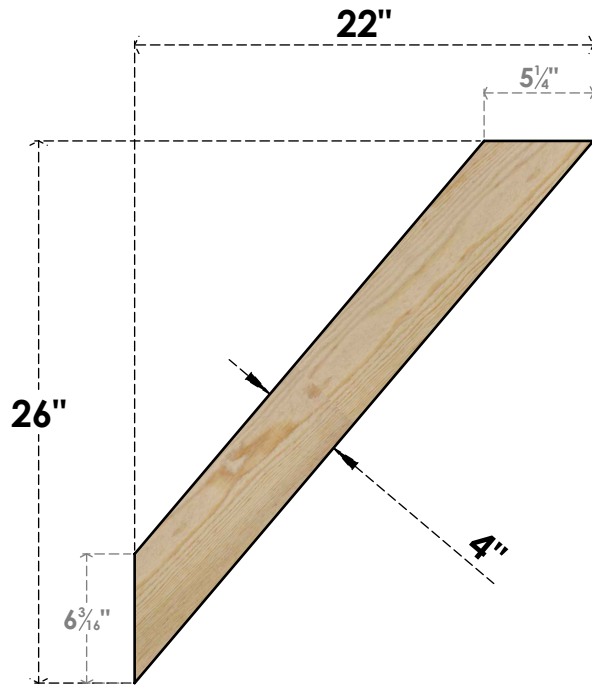

BRC04X22X26TRA00RDF

4"W X 22"D X 26"H TRADITIONAL ROUGH SAWN BRACE, DOUGLAS FIR

SIDE

FRONT

EKENA MILLWORK
 2300 WEST MAIN ST.
 CLARKSVILLE, TX 75426
 TOLL FREE: 866-607-0453
 WWW.EKENAMILLWORK.COM

NOTES

1. INSTALLATION TO BE COMPLETED IN ACCORDANCE WITH MANUFACTURER'S SPECIFICATIONS.
2. DRAWING MAY NOT BE TO SCALE
3. THIS DRAWING IS INTENDED FOR DESIGN AND PLANNING PURPOSES ONLY.
4. ALL INFORMATION CONTAINED HEREIN WAS CURRENT AT THE TIME OF DEVELOPMENT BUT MUST BE REVIEWED AND APPROVED BY THE PRODUCT MANUFACTURER TO BE CONSIDERED ACCURATE.
5. PRODUCTS ARE NOT KILN DRIED. THIS ITEM IS UNIQUE AND WILL CONTAIN THE NATURAL VARIATIONS THAT THE WOOD SPECIES OFFERS. THIS MAY RESULT IN VARIATIONS UP TO 1/4"