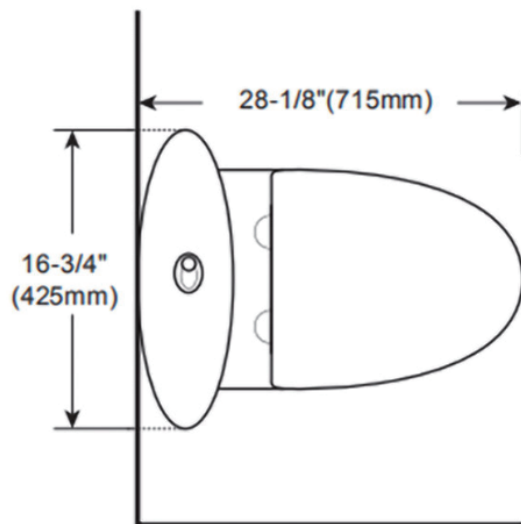

Dimension/Specification

Sku RX-T38W