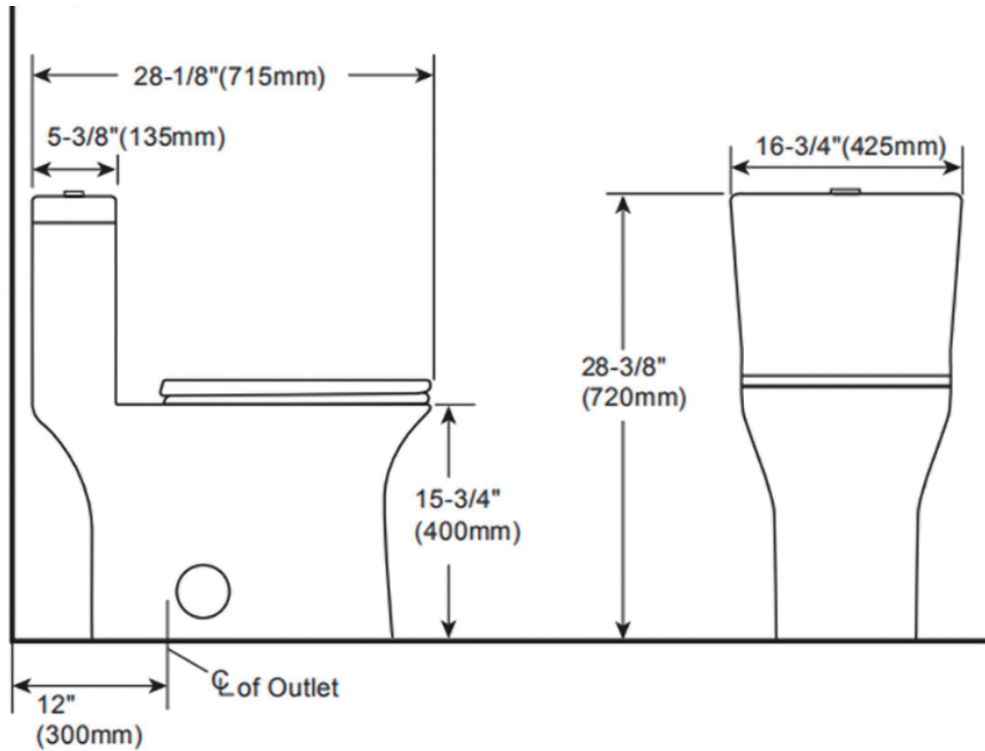

Dimension/Specification

Sku RX-T38W