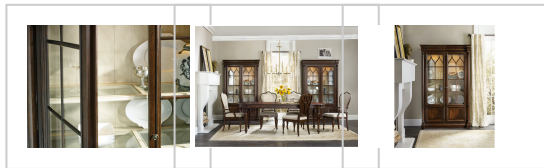

HOOKER® FURNITURE

Hooker Furniture Dining Room Leesburg Display Cabinet

Hooker Furniture
www.hookerfurniture.com

SKU: 5381-75906

Width: 52" (132.1 cm)

Depth: 18" (45.7 cm)

Height: 84" (213.4 cm)

Weight: 242.5 lb (109.1 kg)

Volume: 60.81 cu ft (1.7 m³)

Carton Width: 21.25 (54 cm)

Carton Length: 55.25" (140.3 cm)

Carton Height: 89.5 (227.3 cm)

Carton Weight: 310.8 lb (139.9 kg)

Type: Cabinets, Curio Cabinets

Category: Dining Room

Collection: Leesburg

Color: Rich Traditional Mahogany

Number of Shelves: 4

Style: Traditional

Finish: Dark Wood

Brand: Hooker Furniture

Product Description: A stunning focal point piece, the Leesburg Display Cabinet has beautiful arched fretwork in the glass doors and a contrasting antique white finish on the back panel and 3 adjustable shelves. Two interior can lights are activated by a touch switch. Column motifs and a rich traditional mahogany finish with elegant cathedral and swirl mahogany veneers with light physical distressing create classic style with a fashionable flair.

Collection Features: Leesburg harkens back to an antebellum time when elegant traditional mahogany furnishings with graceful lines set the stage for Southern hospitality and grand occasions. The mixture of rich mahogany with the more casual antique white finish results in an unexpected twist on classic style with a fashion flair.

Status: Active

Finish: Leesburg features a rich, traditional mahogany finish with elegant cathedral and swirl mahogany veneers with light physical distressing. An accent finish offered on selected pieces is in a casual antique white. Custom-designed knobs and rosettes with an antique brass finish add distinction to Leesburg. Distressing includes worm holes.

Features: Two lights with touch switch