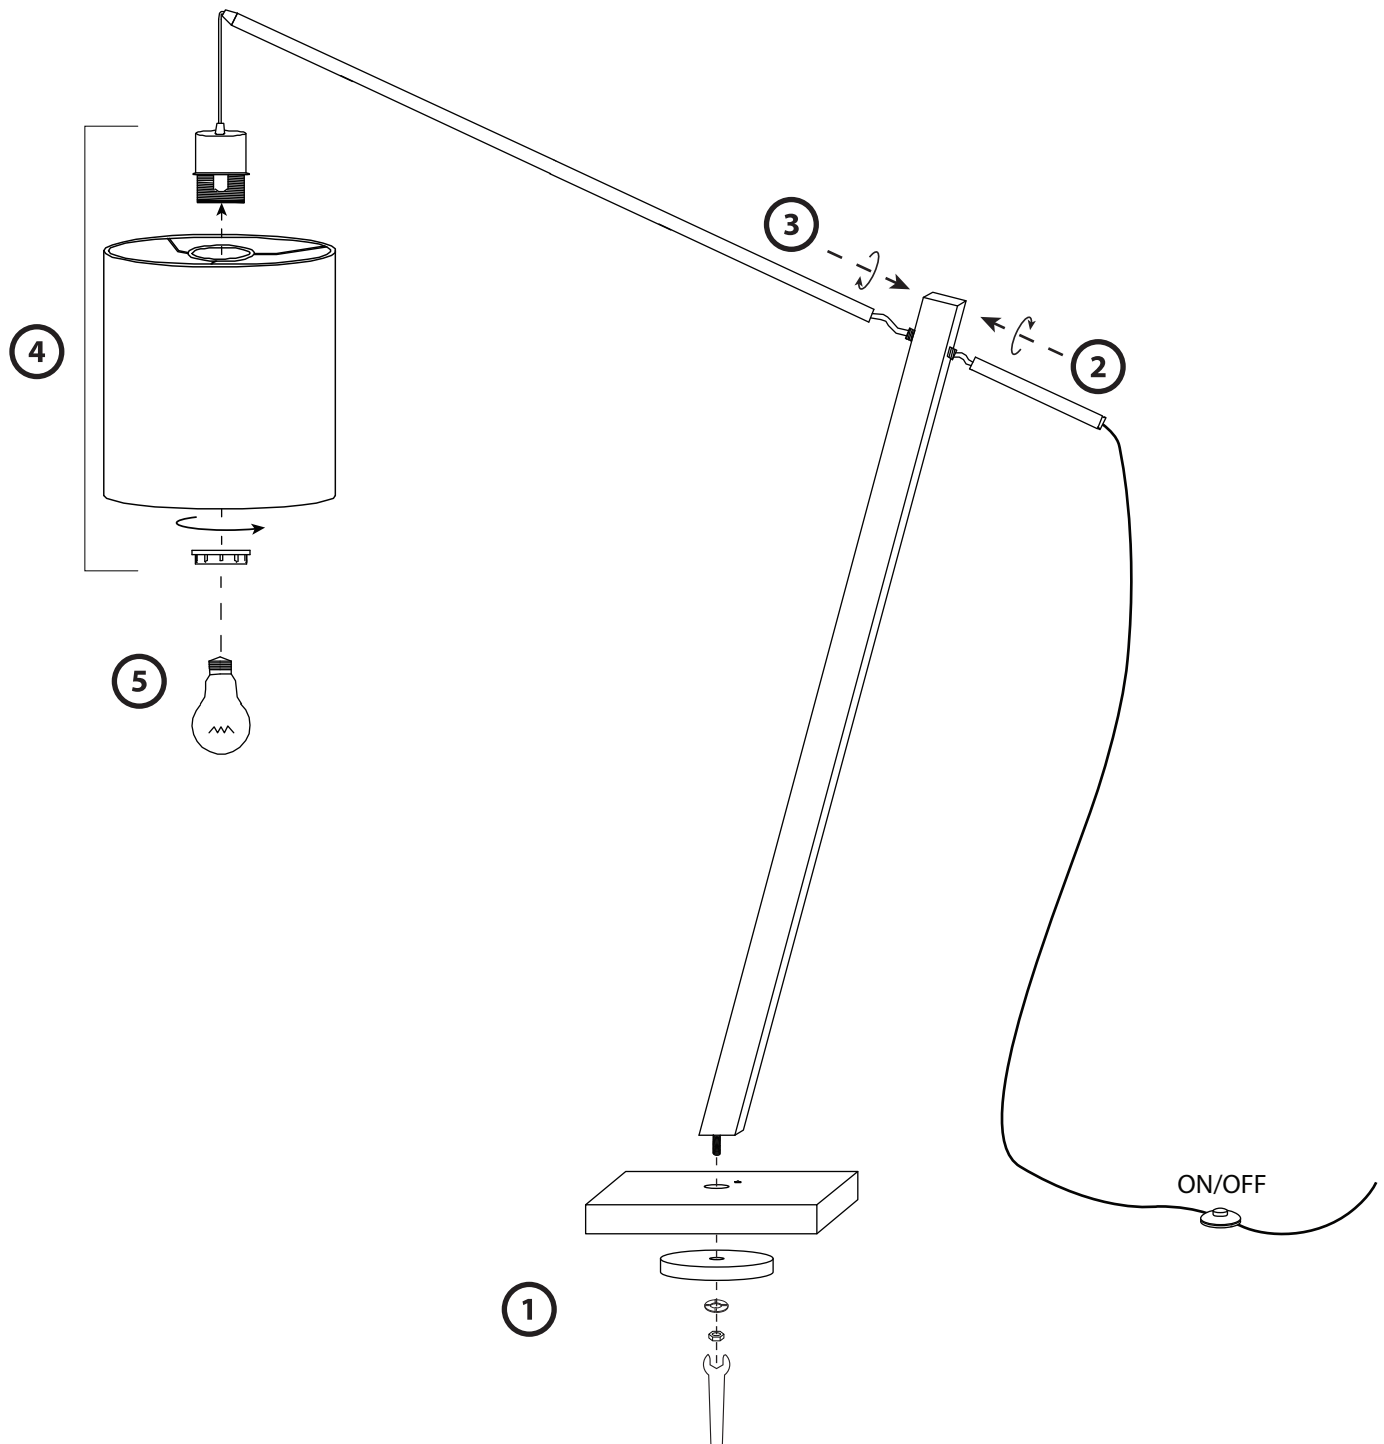

Floor Lamp

Assembly Instructions
Instrucciones De Asamblea
Instructions d'Assemblée

CAUTION

For indoor use only. Keep out of reach of children and animals. Place on flat surface and away from flammable materials. Never operate this appliance if it has a damaged cord, plug or cable. Keep cord away from heated and/or damp areas. Use 60 WATT max. (or LED equivalent), Type A E26 Bulb only.

Do not over tighten.
Do not use power tools to assemble.