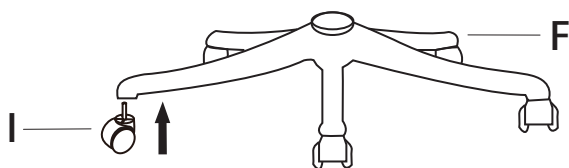

Assembly Instructions

Tips!

Check all the components & screws before assembly. **Do not install in case part is missing contact us to get.** We will resend within 24 hours.

Screws&Tools			Components			
A	 M6*40mm	4	F	 1	J	 1
B	 M6*30mm	2	G	 1		
C	 Φ 8*22*1.5	4	H	 1	K	 1
D	 Φ 6*15*1.2	2	I	 5	L	 1
E	 1					

Return Policy

We believe you will absolutely love your new item. But if for some reason you want to return, please contact us directly before you decide to return your product. Our customer service organization can answer most concerns and assist you with any questions you may have about your new item, please email us.

The item must be return within 30 days of delivery for a full refund. The item must be returned in good condition, in original box, with all original proof of purchase, parts and accessories.

Trouble shooting

We control manufacturing and distribution ourselves, ensure the quality.

1

2