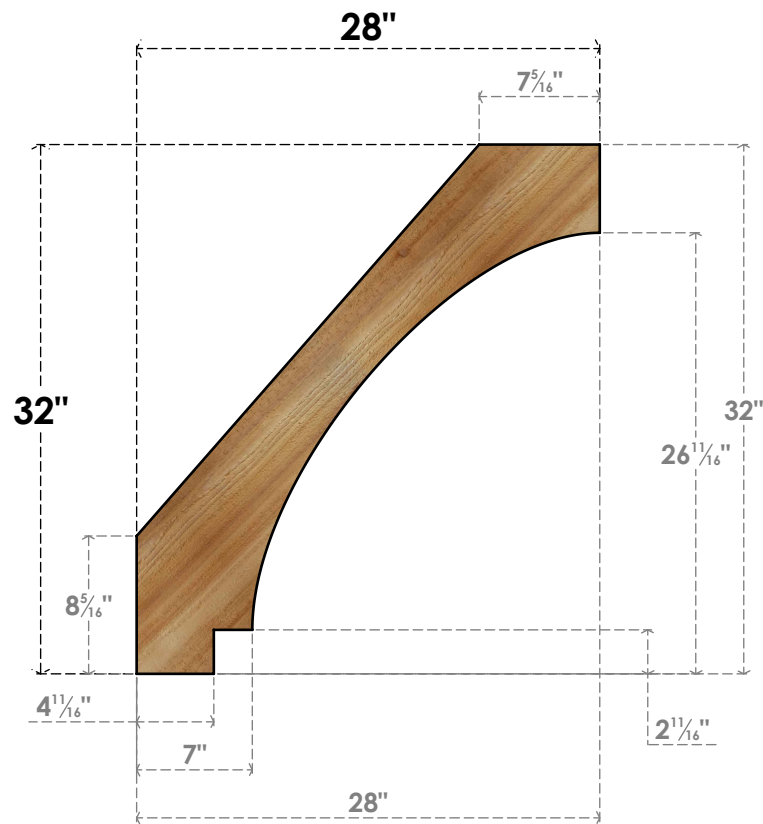

BRC04X28X32IMP00RWR

4"W X 28"D X 32"H IMPERIAL ROUGH SAWN BRACE, WESTERN RED CEDAR

SIDE

FRONT

EKENA MILLWORK
 2300 WEST MAIN ST.
 CLARKSVILLE, TX 75426
 TOLL FREE: 866-607-0453
 WWW.EKENAMILLWORK.COM

NOTES