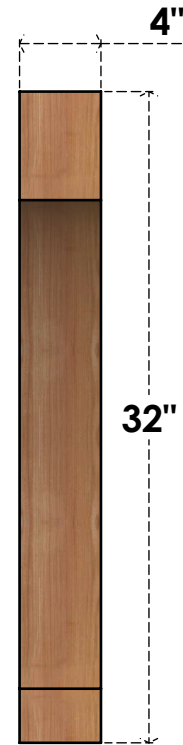

BRC04X28X32IMP00RWR

4"W X 28"D X 32"H IMPERIAL ROUGH SAWN BRACE, WESTERN RED CEDAR

SIDE

FRONT

EKENA MILLWORK
 2300 WEST MAIN ST.
 CLARKSVILLE, TX 75426
 TOLL FREE: 866-607-0453
 WWW.EKENAMILLWORK.COM

NOTES

1. INSTALLATION TO BE COMPLETED IN ACCORDANCE WITH MANUFACTURER'S SPECIFICATIONS.
2. DRAWING MAY NOT BE TO SCALE
3. THIS DRAWING IS INTENDED FOR DESIGN AND PLANNING PURPOSES ONLY.
4. ALL INFORMATION CONTAINED HEREIN WAS CURRENT AT THE TIME OF DEVELOPMENT BUT MUST BE REVIEWED AND APPROVED BY THE PRODUCT MANUFACTURER TO BE CONSIDERED ACCURATE.
5. PRODUCTS ARE NOT KILN DRIED. THIS ITEM IS UNIQUE AND WILL CONTAIN THE NATURAL VARIATIONS THAT THE WOOD SPECIES OFFERS. THIS MAY RESULT IN VARIATIONS UP TO 1/4"