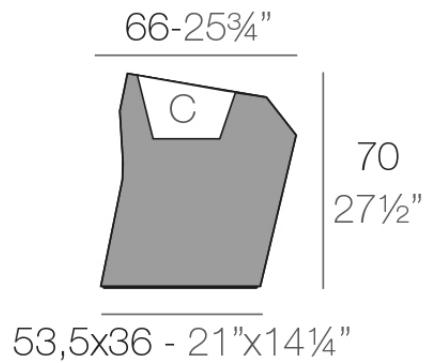

Products / Planters / Fazmaceteros

Faz planter 66x55x70

by Ramón Esteve

Faz is a modular collection of outdoor furniture and planters designed by Ramón Esteve for Vondom. He is the architect of harmony, serenity, timelessness and universality, and he has created mineral and emphatic shapes that make Faz a design that contextualizes with homes and installations. An ambience, encircling as a result of the blissful combination of the material and lighting, so that the sole sensation would be its fusion.

Info

Description

Made of polyethylene resin by rotational moulding. 100% Recyclable. Item suitable for indoor and outdoor use. Available in different finishes.

Weight: 8 Kg

FAZ Macetero medio C = 21 L
FAZ Medium planter C = 5¹/₂ gal