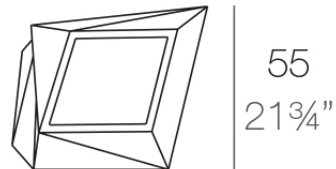

Products / Planters / Fazmaceteros

Faz planter 66x55x70

by Ramón Esteve

Faz is a modular collection of outdoor furniture and planters designed by Ramón Esteve for Vondom. He is the architect of harmony, serenity, timelessness and universality, and he has created mineral and emphatic shapes that make Faz a design that contextualizes with homes and installations. An ambience, encircling as a result of the blissful combination of the material and lighting, so that the sole sensation would be its fusion.

Info

Description

Made of polyethylene resin by rotational moulding. 100% Recyclable. Item suitable for indoor and outdoor use. Available in different finishes.

Weight: 8 Kg

FAZ Macetero medio C = 21 L
FAZ Medium planter C = 5¹/₂ gal