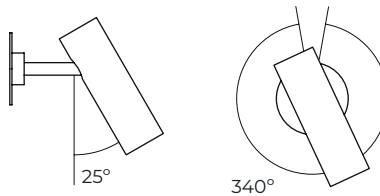

HERON WALL

FINISH

bronze
satin brass
antique bronze

DIMENSIONS (body of fixture)

114 x 145 x 200 mm (w x d x h)

WEIGHT

2kg (4.4lbs)

ILLUMINATION

WALL ROSE / PLATE

round wall plate - ϕ 114 x 5 mm (ϕ x h)

CERTIFICATION

VIEW ON WEBSITE

movable head

North America junction box cover

mounting plate dimensions

*Diagrams are not to scale.

HERON WALL - DALI-A

FINISH

bronze
satin brass
antique bronze

DIMENSIONS (body of fixture)

114 x 145 x 200 mm (w x d x h)

WEIGHT

2kg (4.4lbs)

ILLUMINATION

bronze
satin brass
antique bronze

DIMENSIONS (body of fixture)

114 x 170 x 200 mm (w x d x h)

WEIGHT

2kg (4.4lbs)

ILLUMINATION

220-240v - 1 x GU10 - 5.5w - 2700k - LED ONLY
DALI converter to be installed in the wall rose