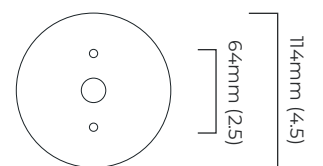

HERON WALL

FINISH

bronze
satin brass
antique bronze

DIMENSIONS (body of fixture)

114 x 145 x 200 mm (w x d x h)

WEIGHT

2kg (4.4lbs)

ILLUMINATION

WALL ROSE / PLATE

round wall plate - ϕ 114 x 5 mm (ϕ x h)

CERTIFICATION

VIEW ON WEBSITE

movable head

North America junction box cover

mounting plate dimensions

*Diagrams are not to scale.

HERON WALL - DALI-A

FINISH

bronze
satin brass
antique bronze

DIMENSIONS (body of fixture)

114 x 145 x 200 mm (w x d x h)

WEIGHT

2kg (4.4lbs)

ILLUMINATION

bronze
satin brass
antique bronze

DIMENSIONS (body of fixture)

114 x 170 x 200 mm (w x d x h)

WEIGHT

2kg (4.4lbs)

ILLUMINATION

220-240v - 1 x GU10 - 5.5w - 2700k - LED ONLY
DALI converter to be installed in the wall rose