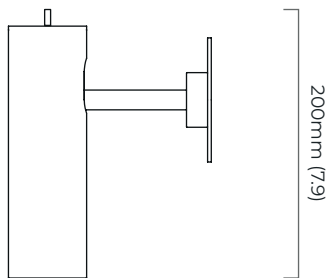

HERON WALL

FINISH

bronze
satin brass
antique bronze

DIMENSIONS (body of fixture)

114 x 145 x 200 mm (w x d x h)

WEIGHT

2kg (4.4lbs)

ILLUMINATION

WALL ROSE / PLATE

round wall plate - ϕ 114 x 5 mm (ϕ x h)

CERTIFICATION

VIEW ON WEBSITE

movable head

North America junction box cover

mounting plate dimensions

*Diagrams are not to scale.

HERON WALL - DALI-A

FINISH

bronze
satin brass
antique bronze

DIMENSIONS (body of fixture)

114 x 145 x 200 mm (w x d x h)

WEIGHT

2kg (4.4lbs)

ILLUMINATION

bronze
satin brass
antique bronze

DIMENSIONS (body of fixture)

114 x 170 x 200 mm (w x d x h)

WEIGHT

2kg (4.4lbs)

ILLUMINATION

220-240v - 1 x GU10 - 5.5w - 2700k - LED ONLY
DALI converter to be installed in the wall rose