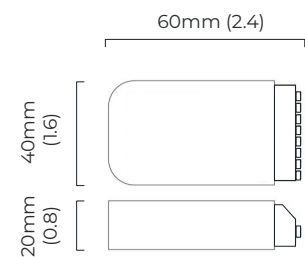

HERON WALL

FINISH

bronze
satin brass
antique bronze

DIMENSIONS (body of fixture)

114 x 145 x 200 mm (w x d x h)

WEIGHT

2kg (4.4lbs)

ILLUMINATION

HERON WALL - DALI-A

FINISH

bronze
satin brass
antique bronze

DIMENSIONS (body of fixture)

114 x 145 x 200 mm (w x d x h)

WEIGHT

2kg (4.4lbs)

ILLUMINATION

CERTIFICATION

VIEW ON WEBSITE

movable head

mounting plate dimensions

DALI converter dimensions

*Diagrams are not to scale.

HERON WALL - DALI-B

FINISH

bronze
satin brass
antique bronze

DIMENSIONS (body of fixture)

114 x 170 x 200 mm (w x d x h)

WEIGHT

2kg (4.4lbs)

ILLUMINATION

220-240v - 1 x GU10 - 5.5w - 2700k - LED ONLY
DALI converter to be installed in the wall rose