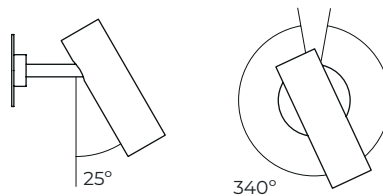

HERON WALL

FINISH

bronze
satin brass
antique bronze

DIMENSIONS (body of fixture)

114 x 145 x 200 mm (w x d x h)

WEIGHT

2kg (4.4lbs)

ILLUMINATION

HERON WALL - DALI-A

FINISH

bronze
satin brass
antique bronze

DIMENSIONS (body of fixture)

114 x 145 x 200 mm (w x d x h)

WEIGHT

2kg (4.4lbs)

ILLUMINATION

CERTIFICATION

VIEW ON WEBSITE

movable head

mounting plate dimensions

DALI converter dimensions

*Diagrams are not to scale.

HERON WALL - DALI-B

FINISH

bronze
satin brass
antique bronze

DIMENSIONS (body of fixture)

114 x 170 x 200 mm (w x d x h)

WEIGHT

2kg (4.4lbs)

ILLUMINATION

220-240v - 1 x GU10 - 5.5w - 2700k - LED ONLY
DALI converter to be installed in the wall rose