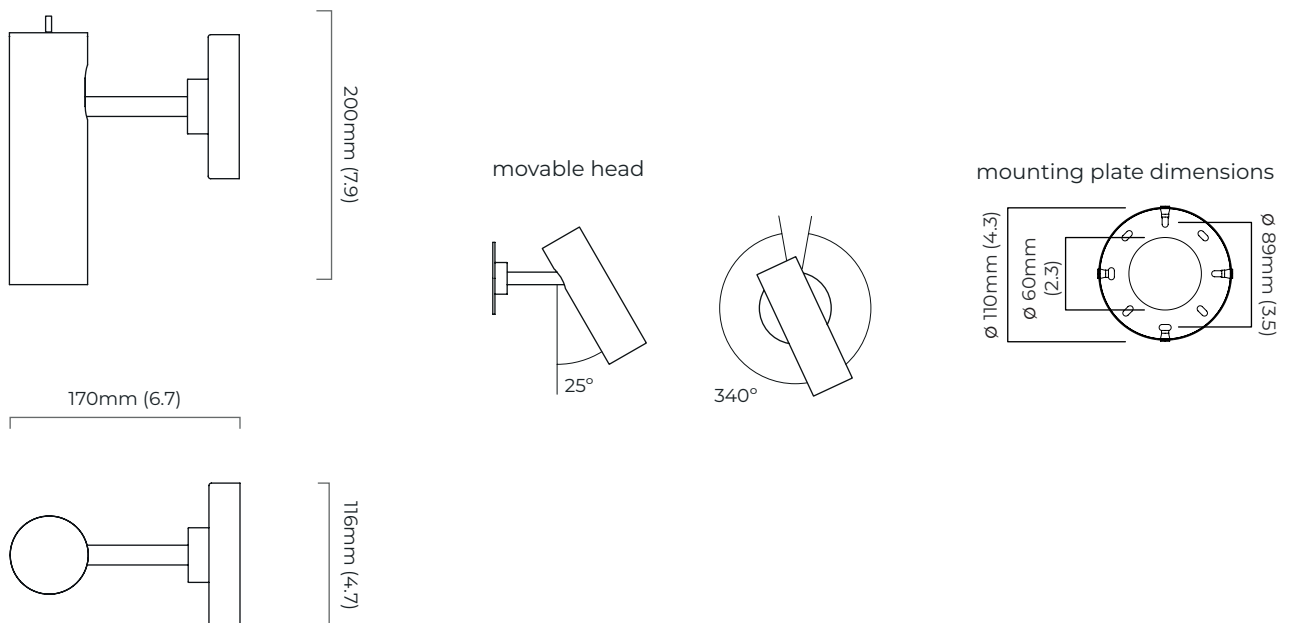

HERON WALL

FINISH

bronze
satin brass
antique bronze

DIMENSIONS (body of fixture)

114 x 145 x 200 mm (w x d x h)

WEIGHT

2kg (4.4lbs)

ILLUMINATION

HERON WALL - DALI-A

FINISH

bronze
satin brass
antique bronze

DIMENSIONS (body of fixture)

114 x 145 x 200 mm (w x d x h)

WEIGHT

2kg (4.4lbs)

ILLUMINATION

bronze
satin brass
antique bronze

DIMENSIONS (body of fixture)

114 x 170 x 200 mm (w x d x h)

WEIGHT

2kg (4.4lbs)

ILLUMINATION

220-240v - 1 x GU10 - 5.5w - 2700k - LED ONLY
DALI converter to be installed in the wall rose

DIMMING

dimnable bulb required
DALI compatible

WALL ROSE / PLATE

round wall rose - \varnothing 116 x 25 mm (\varnothing x h)

CERTIFICATION

VIEW ON WEBSITE

*Diagrams are not to scale.

HERON WALL