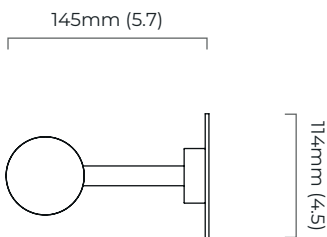

HERON WALL

FINISH

bronze
satin brass
antique bronze

DIMENSIONS (body of fixture)

114 x 145 x 200 mm (w x d x h)

WEIGHT

2kg (4.4lbs)

ILLUMINATION

WALL ROSE / PLATE

round wall plate - ϕ 114 x 5 mm (ϕ x h)

CERTIFICATION

VIEW ON WEBSITE

movable head

North America junction box cover

mounting plate dimensions

*Diagrams are not to scale.

HERON WALL - DALI-A

FINISH

bronze
satin brass
antique bronze

DIMENSIONS (body of fixture)

114 x 145 x 200 mm (w x d x h)

WEIGHT

2kg (4.4lbs)

ILLUMINATION

bronze
satin brass
antique bronze

DIMENSIONS (body of fixture)

114 x 170 x 200 mm (w x d x h)

WEIGHT

2kg (4.4lbs)

ILLUMINATION

220-240v - 1 x GU10 - 5.5w - 2700k - LED ONLY
DALI converter to be installed in the wall rose