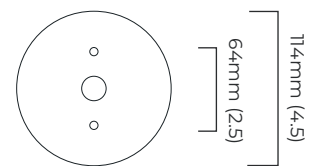

HERON WALL

FINISH

bronze
satin brass
antique bronze

DIMENSIONS (body of fixture)

114 x 145 x 200 mm (w x d x h)

WEIGHT

2kg (4.4lbs)

ILLUMINATION

HERON WALL - DALI-A

FINISH

bronze
satin brass
antique bronze

DIMENSIONS (body of fixture)

114 x 145 x 200 mm (w x d x h)

WEIGHT

2kg (4.4lbs)

ILLUMINATION

CERTIFICATION

VIEW ON WEBSITE

movable head

mounting plate dimensions

DALI converter dimensions

*Diagrams are not to scale.

HERON WALL - DALI-B

FINISH

bronze
satin brass
antique bronze

DIMENSIONS (body of fixture)

114 x 170 x 200 mm (w x d x h)

WEIGHT

2kg (4.4lbs)

ILLUMINATION

220-240v - 1 x GU10 - 5.5w - 2700k - LED ONLY
DALI converter to be installed in the wall rose