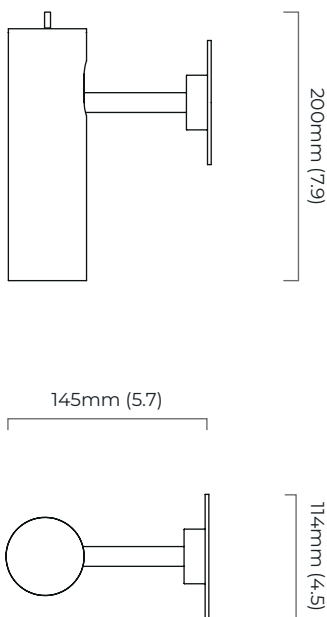

HERON WALL

FINISH

bronze
satin brass
antique bronze

DIMENSIONS (body of fixture)

114 x 145 x 200 mm (w x d x h)

WEIGHT

2kg (4.4lbs)

ILLUMINATION

HERON WALL - DALI-A

FINISH

bronze
satin brass
antique bronze

DIMENSIONS (body of fixture)

114 x 145 x 200 mm (w x d x h)

WEIGHT

2kg (4.4lbs)

ILLUMINATION

CERTIFICATION

VIEW ON WEBSITE

movable head

mounting plate dimensions

DALI converter dimensions

*Diagrams are not to scale.

HERON WALL - DALI-B

FINISH

bronze
satin brass
antique bronze

DIMENSIONS (body of fixture)

114 x 170 x 200 mm (w x d x h)

WEIGHT

2kg (4.4lbs)

ILLUMINATION

220-240v - 1 x GU10 - 5.5w - 2700k - LED ONLY
DALI converter to be installed in the wall rose