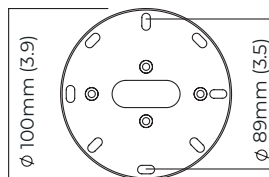

HERON WALL

FINISH

bronze
satin brass
antique bronze

DIMENSIONS (body of fixture)

114 x 145 x 200 mm (w x d x h)

WEIGHT

2kg (4.4lbs)

ILLUMINATION

WALL ROSE / PLATE

round wall plate - ϕ 114 x 5 mm (ϕ x h)

CERTIFICATION

VIEW ON WEBSITE

movable head

North America junction box cover

mounting plate dimensions

*Diagrams are not to scale.

HERON WALL - DALI-A

FINISH

bronze
satin brass
antique bronze

DIMENSIONS (body of fixture)

114 x 145 x 200 mm (w x d x h)

WEIGHT

2kg (4.4lbs)

ILLUMINATION

bronze
satin brass
antique bronze

DIMENSIONS (body of fixture)

114 x 170 x 200 mm (w x d x h)

WEIGHT

2kg (4.4lbs)

ILLUMINATION

220-240v - 1 x GU10 - 5.5w - 2700k - LED ONLY
DALI converter to be installed in the wall rose