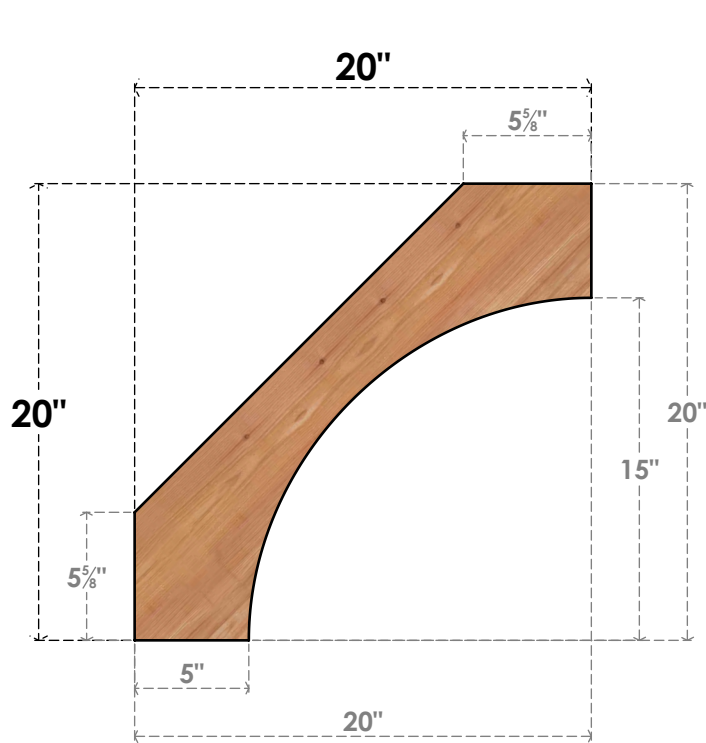

BRC06X20X20WTLOOSWR

5 1/2"W X 20"D X 20"H WESTLAKE SMOOTH BRACE, WESTERN RED CEDAR

SIDE

FRONT

EKENA MILLWORK
 2300 WEST MAIN ST.
 CLARKSVILLE, TX 75426
 TOLL FREE: 866-607-0453
 WWW.EKENAMILLWORK.COM

NOTES