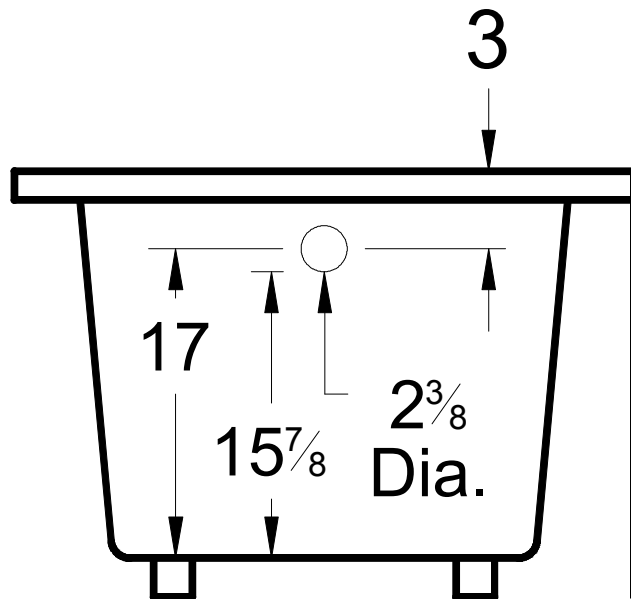

Eviva Nova Bathtub Specification Sheet

Model Number: EVTB3215-R-60WH

DIMENSIONS

60" x 32" x 22" (1524 x 813 x 559 mm)

FEATURES

Capacity = 68 (Liters = 258)

Water Depth: 14"

Installation Type: Alcove

Bath Type: Soaking

Drain Location: Left/Right

Material: Acrylic

All bathtub dimensions are $\pm 1/2''$.