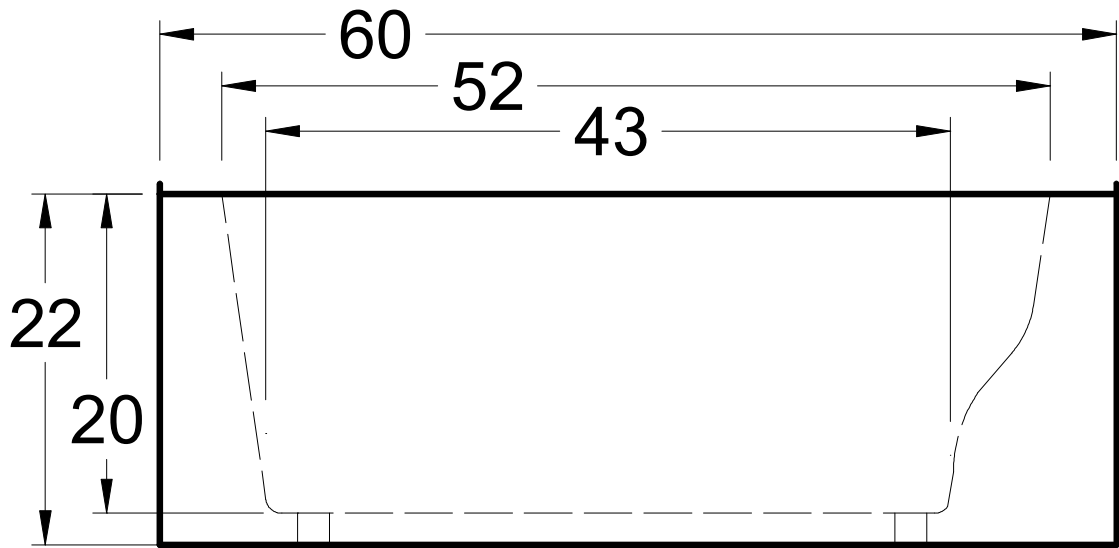

Eviva Nova Bathtub Specification Sheet

Model Number: EVTB3215-R-60WH

DIMENSIONS

60" x 32" x 22" (1524 x 813 x 559 mm)

FEATURES

Capacity = 68 (Liters = 258)

Water Depth: 14"

Installation Type: Alcove

Bath Type: Soaking

Drain Location: Left/Right

Material: Acrylic

All bathtub dimensions are $\pm 1/2''$.