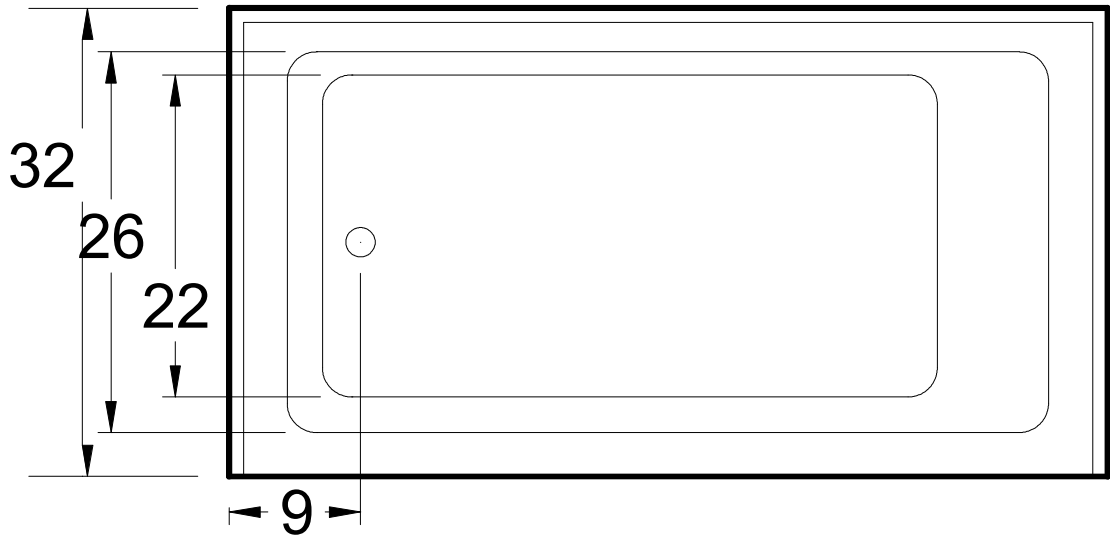

Eviva Nova Bathtub Specification Sheet

Model Number: EVTB3215-R-60WH

DIMENSIONS

60" x 32" x 22" (1524 x 813 x 559 mm)

FEATURES

Capacity = 68 (Liters = 258)

Water Depth: 14"

Installation Type: Alcove

Bath Type: Soaking

Drain Location: Left/Right

Material: Acrylic

All bathtub dimensions are $\pm 1/2''$.