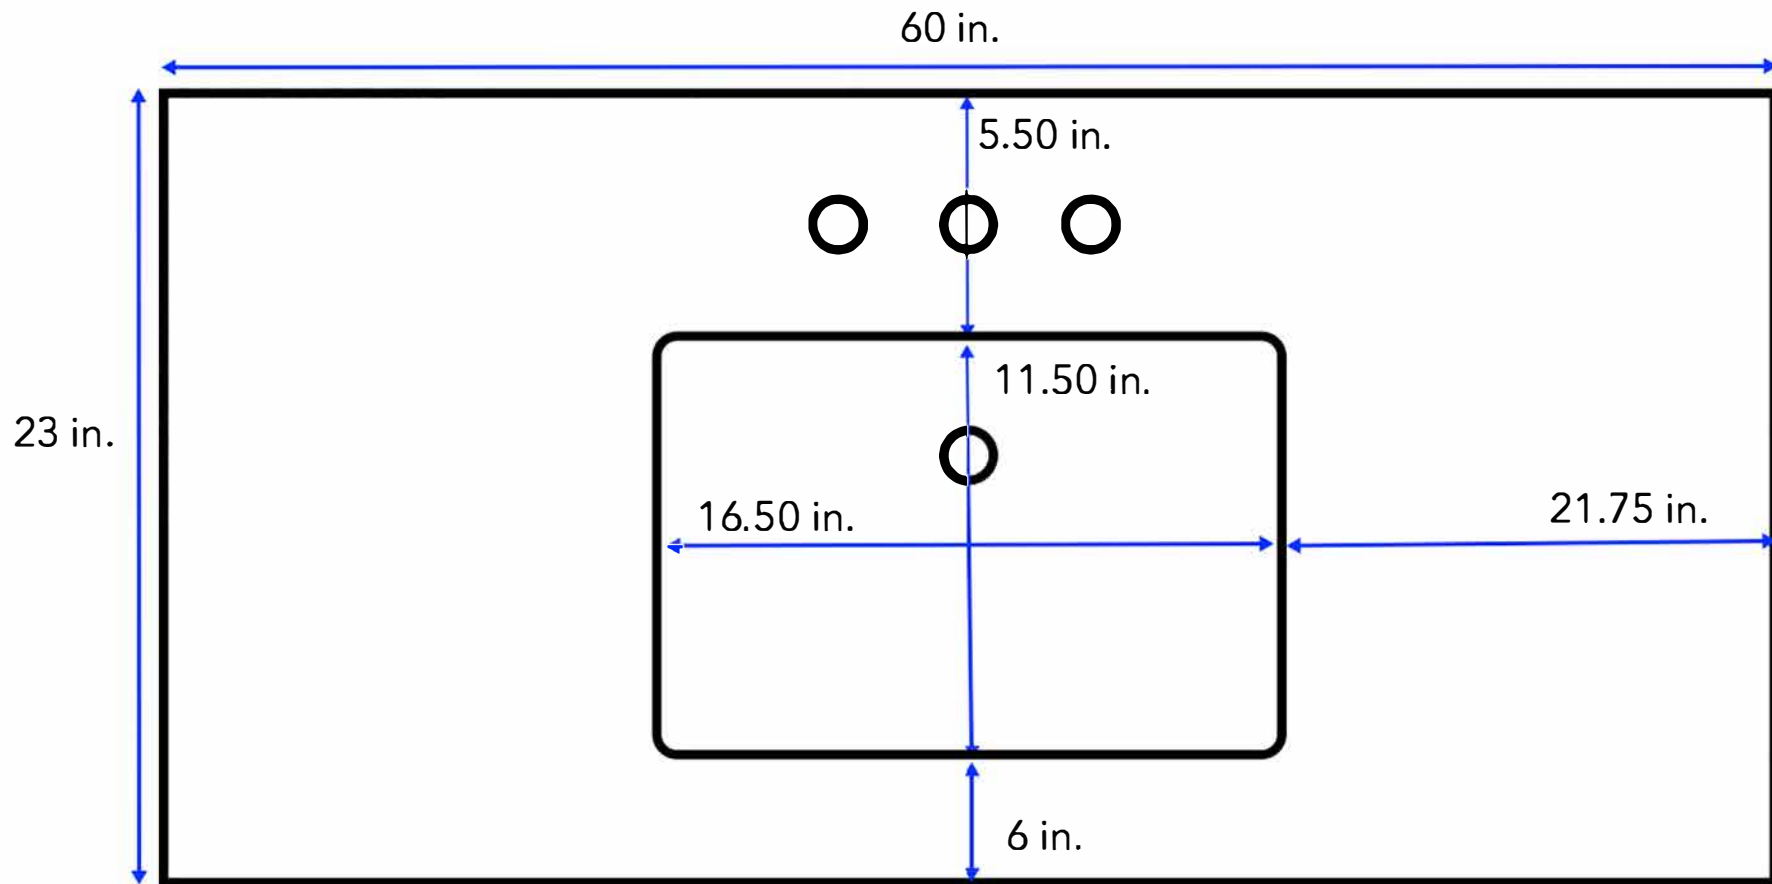

Paige 60-inch SingleVanity (Top View)

All measurements are approximate and rounded to the nearest quarter inch.
Please allow for a slight margin of error.